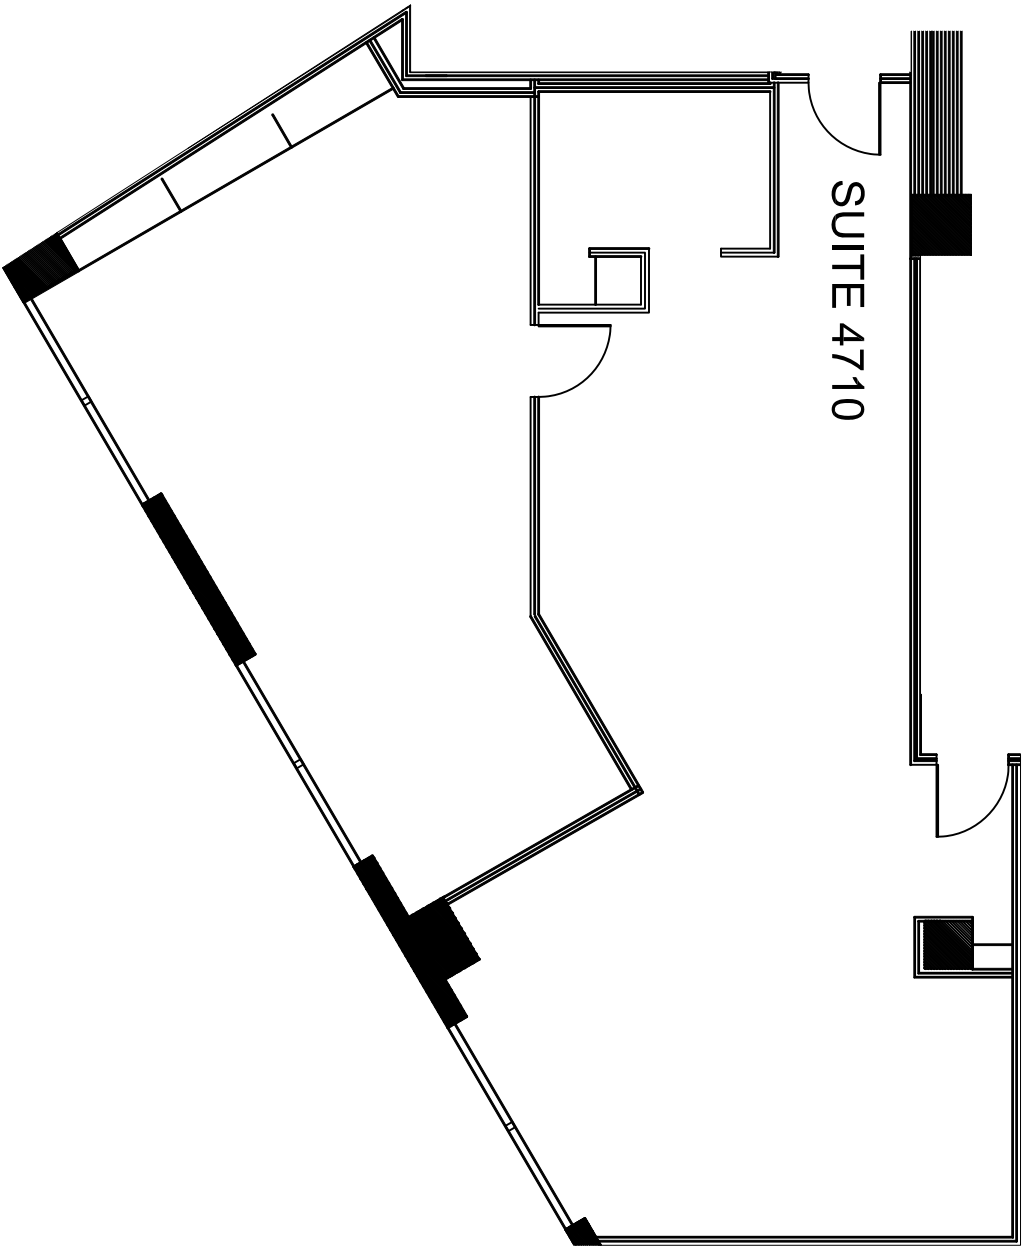

Revision	Revision	
no.	issue	date

Key Plan

Title:
47th Floor Plan
Suite 4710

Scale: N.T.S.
Drawn By:

1700 PACIFIC

OLYMBEC USA

1700 PACIFIC
DALLAS, TX, 75201
TEL: 1-888-OLYMBEC
WWW.OLYMBEC.COM

Date:
Project Name and Location:
1700 Pacific
Dallas, TX

Room #:
#4710

 Suite 4710

SCALE: 1/8"=1'-0"
(11"x17")

1,645 RSF
SQUARE FOOTAGE IS APPROXIMATE

*Note That All Dimensions Are Approximate and subject to change without notice