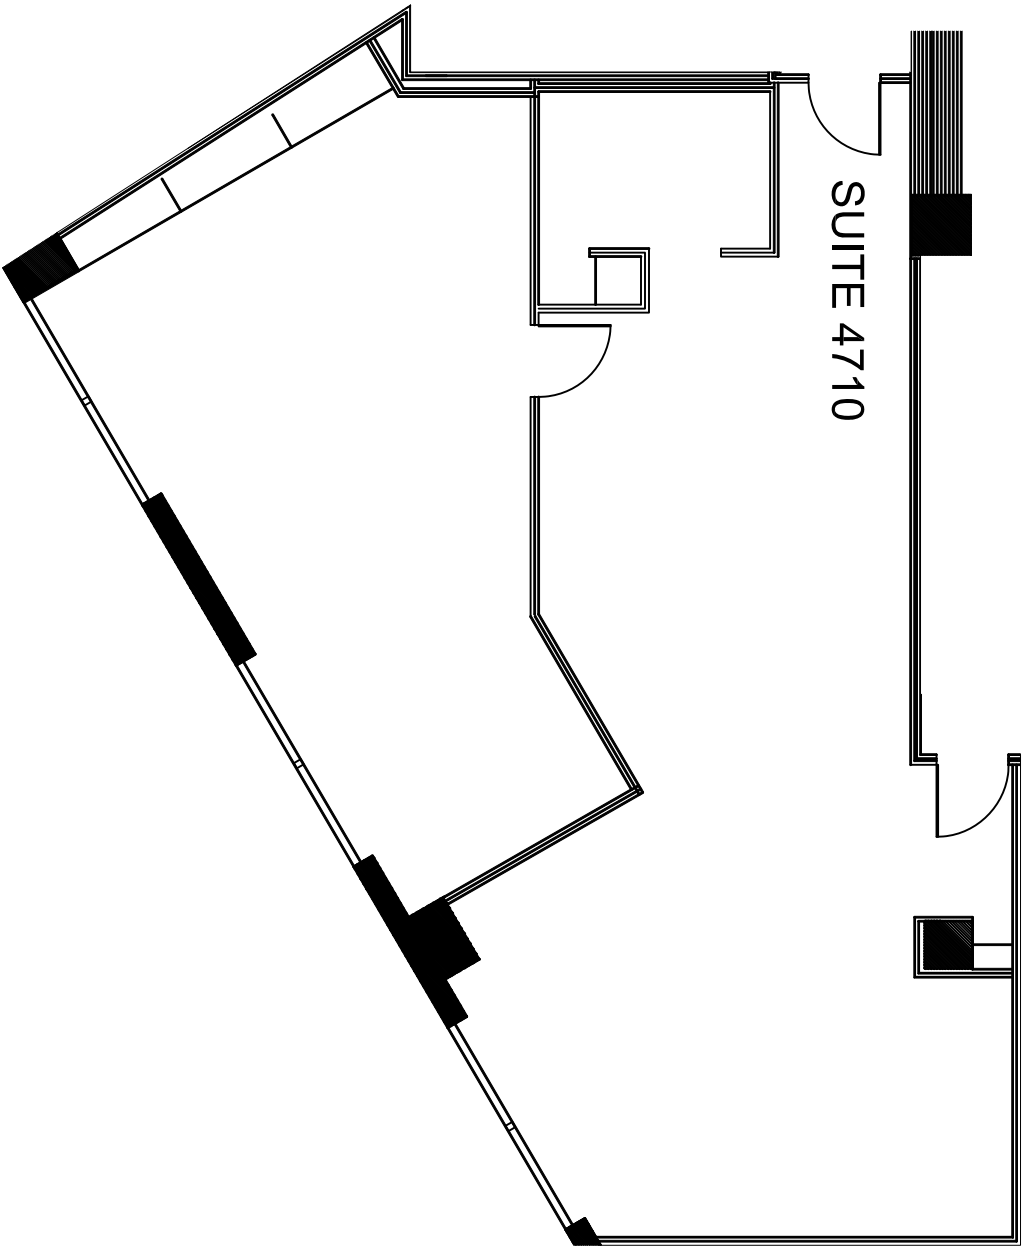

Revision	Entered	
no.	issue	date

Key Plan

Title:
47th Floor Plan
Suite 4710

1700 PACIFIC

OLYMBEC USA
1700 PACIFIC
DALLAS, TX, 75201
TEL: 1-888-OLYMBEC
WWW.OLYMBEC.COM

Scale: N.T.S.
Drawn By:

Date:
Project Name and Location:
1700 Pacific
Dallas, TX

Room #:
#4710

Suite 4710
SCALE: 1/8"=1'-0"
(11"x17")

1,645 RSF
SQUARE FOOTAGE IS APPROXIMATE

*Note That All Dimensions Are Approximate and subject to change without notice