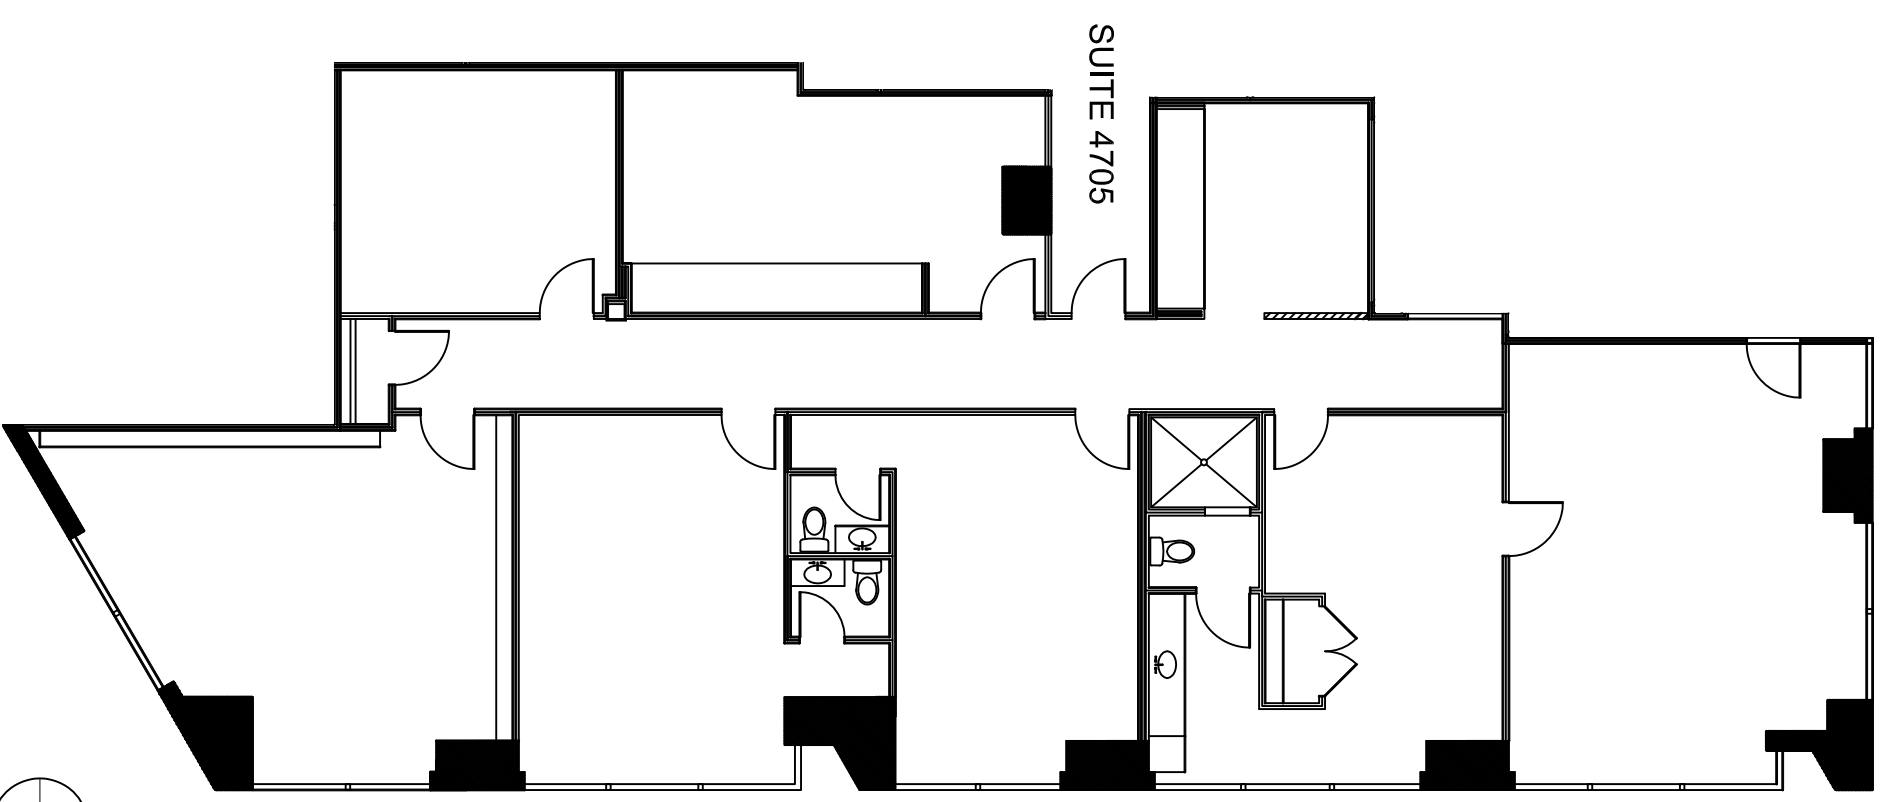

\*Note That All Dimensions Are Approximate and subject to change without notice

**Suite 4705**  
 SCALE: 3/32"=1'-0"  
 (11"x17")

SQUARE FOOTAGE IS APPROXIMATE  
 3,684 RSF

Revision		Emission	
no.	issue	date	

Title:  
 47th Floor Plan  
 Suite 4705

**1700 PACIFIC**

**OLYMBEC USA**  
 1700 PACIFIC  
 DALLAS, TX, 75201  
 TEL: 1-888-OLYMBEC  
 WWW.OLYMBEC.COM

Scale: N.T.S.  
 Drawn By:  
 Date:  
 Project Name and Location:  
 1700 Pacific  
 Dallas, TX  
 Room #:  
 #4705