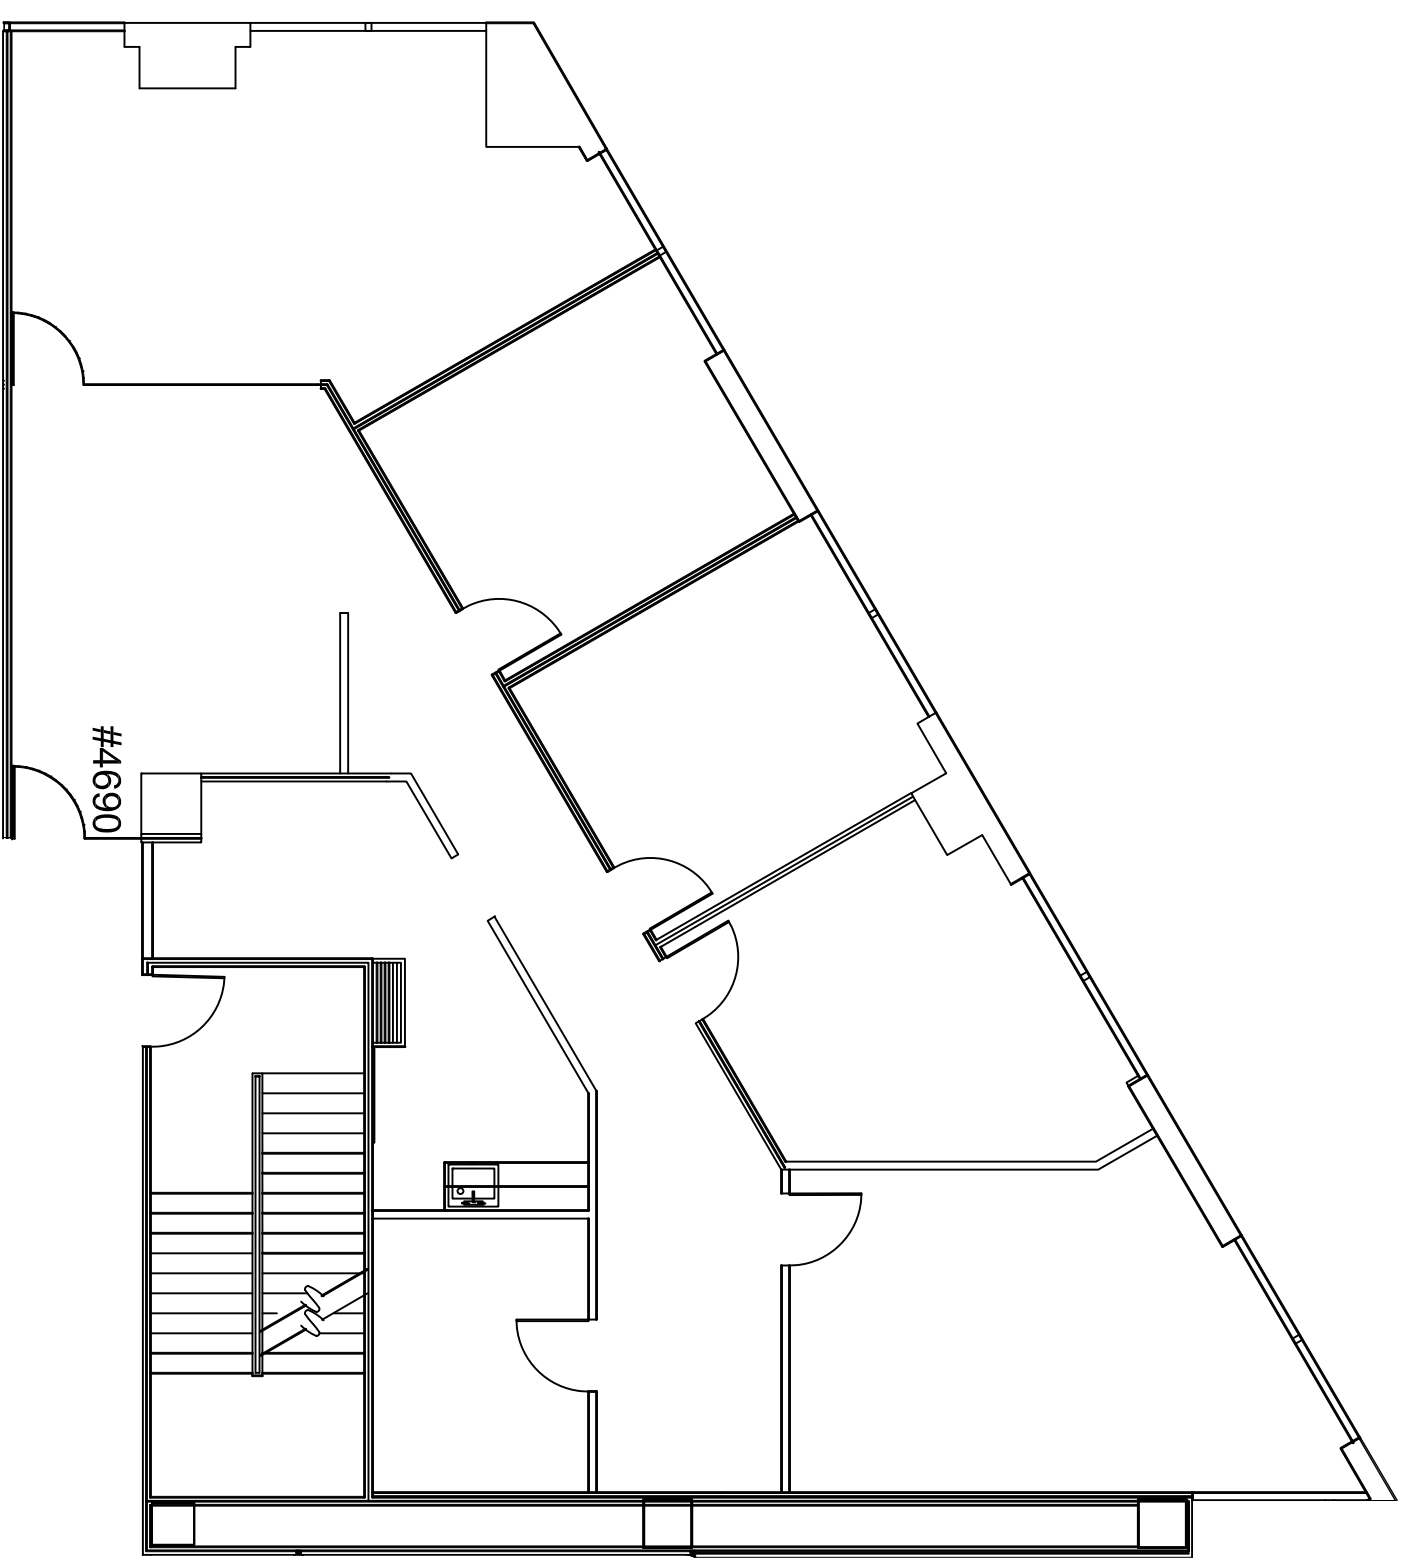

Revision	Emission	
no.	Issue	date

**KEY PLAN**

Title:  
46th Floor Plan  
Suite 4690

**1700 PACIFIC**

**OLYMBEC USA**

1700 PACIFIC  
DALLAS, TX, 75201  
TEL: 1-888-OLYMBEC  
WWW.OLYMBEC.COM

Scale: 1/8" = 1'-0" @ 11x17  
Drawn By:

Date: 06.12.2015

Project Name and Location:  
1700 Pacific  
Dallas, TX

Room #:  
#4690

2,477 RSF

SQUARE FOOTAGE IS APPROXIMATE

 **Suite 4690**  
SCALE: 1/8"=1'-0"  
(11"x17")

\*Note That All Dimensions Are Approximate and subject to change without notice