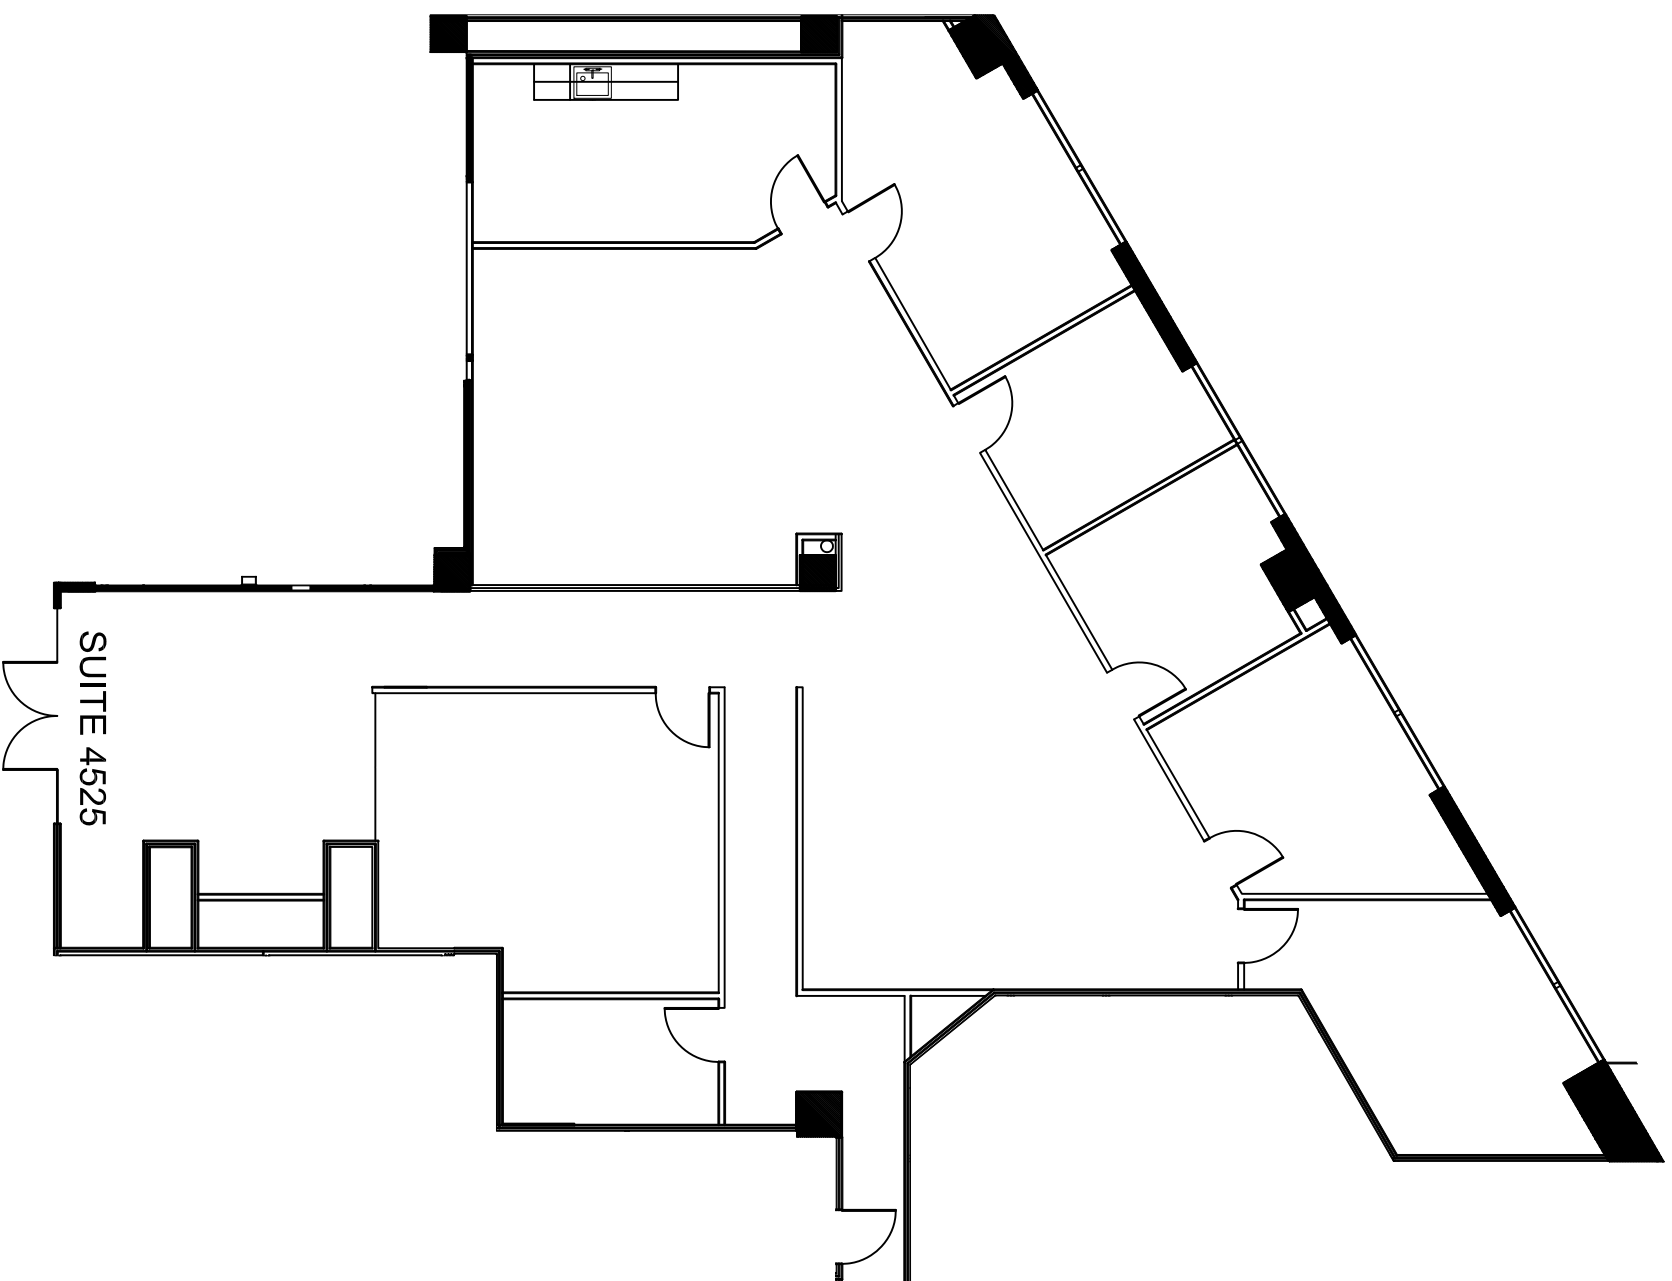

Revision _____ Emission _____

no.	issue	date

Key Plan

Title:
45th Floor Plan
Suite 4525

 1700 PACIFIC	 OLYMBEC USA 1700 PACIFIC DALLAS, TX, 75201 TEL: 1-888-OLYMBEC WWW.OLYMBEC.COM
--	---

Scale: N.T.S.
Drawn By:

Date:
Project Name and Location:
1700 Pacific
Dallas, TX

Room #:
#4525

SUITE 4525

 Suite 4525

SCALE: 3/32" = 1'-0"
(11"x17")

SQUARE FOOTAGE IS APPROXIMATE
3,752 RSF

*Note That All Dimensions Are Approximate and subject to change without notice