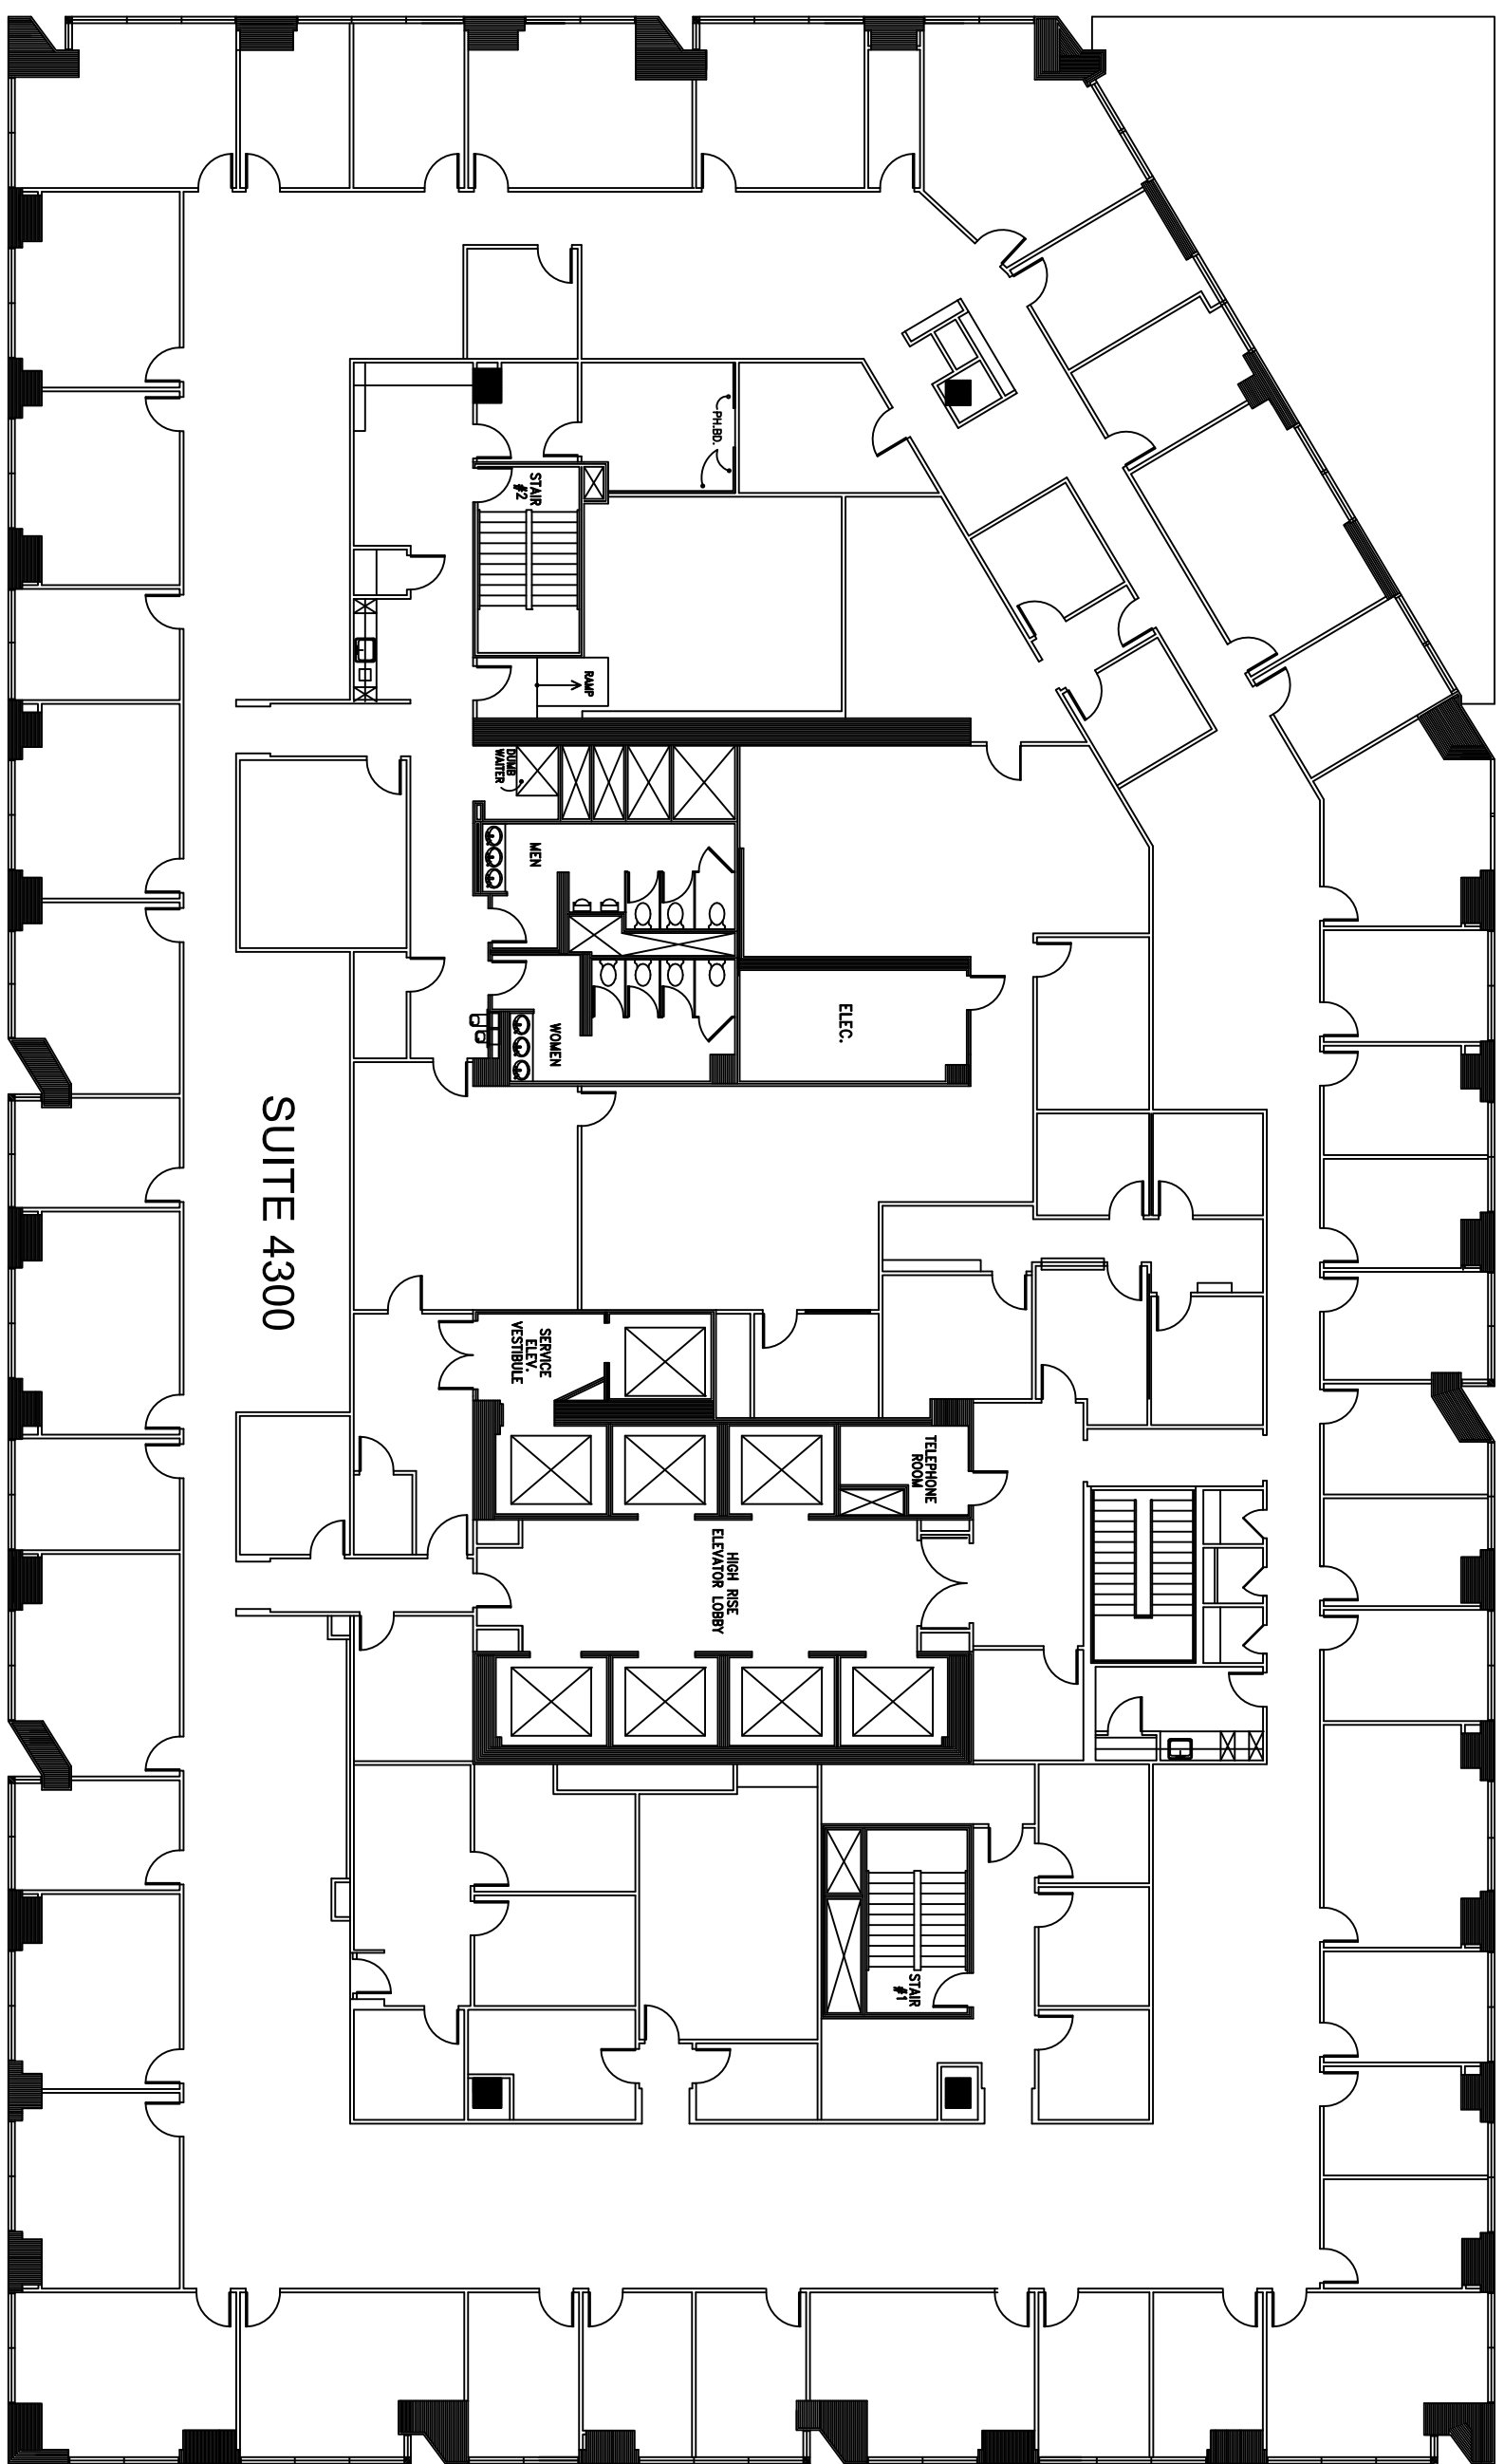

Note: All Dimensions Are Approximate and subject to change without notice

SUITE 4300

 Suite 4300
SCALE: 1/16"=1'-0"

SQUARE FOOTAGE IS APPROXIMATE
27,520 RSF

Revision	no.	Issue	date	Emisson

Title:
43rd Floor Plan
Suite 4300

Scale: N.T.S.
Drawn By:

Date:
Project Name and Location:
1700 Pacific
Dallas, TX

Room #:
#4300