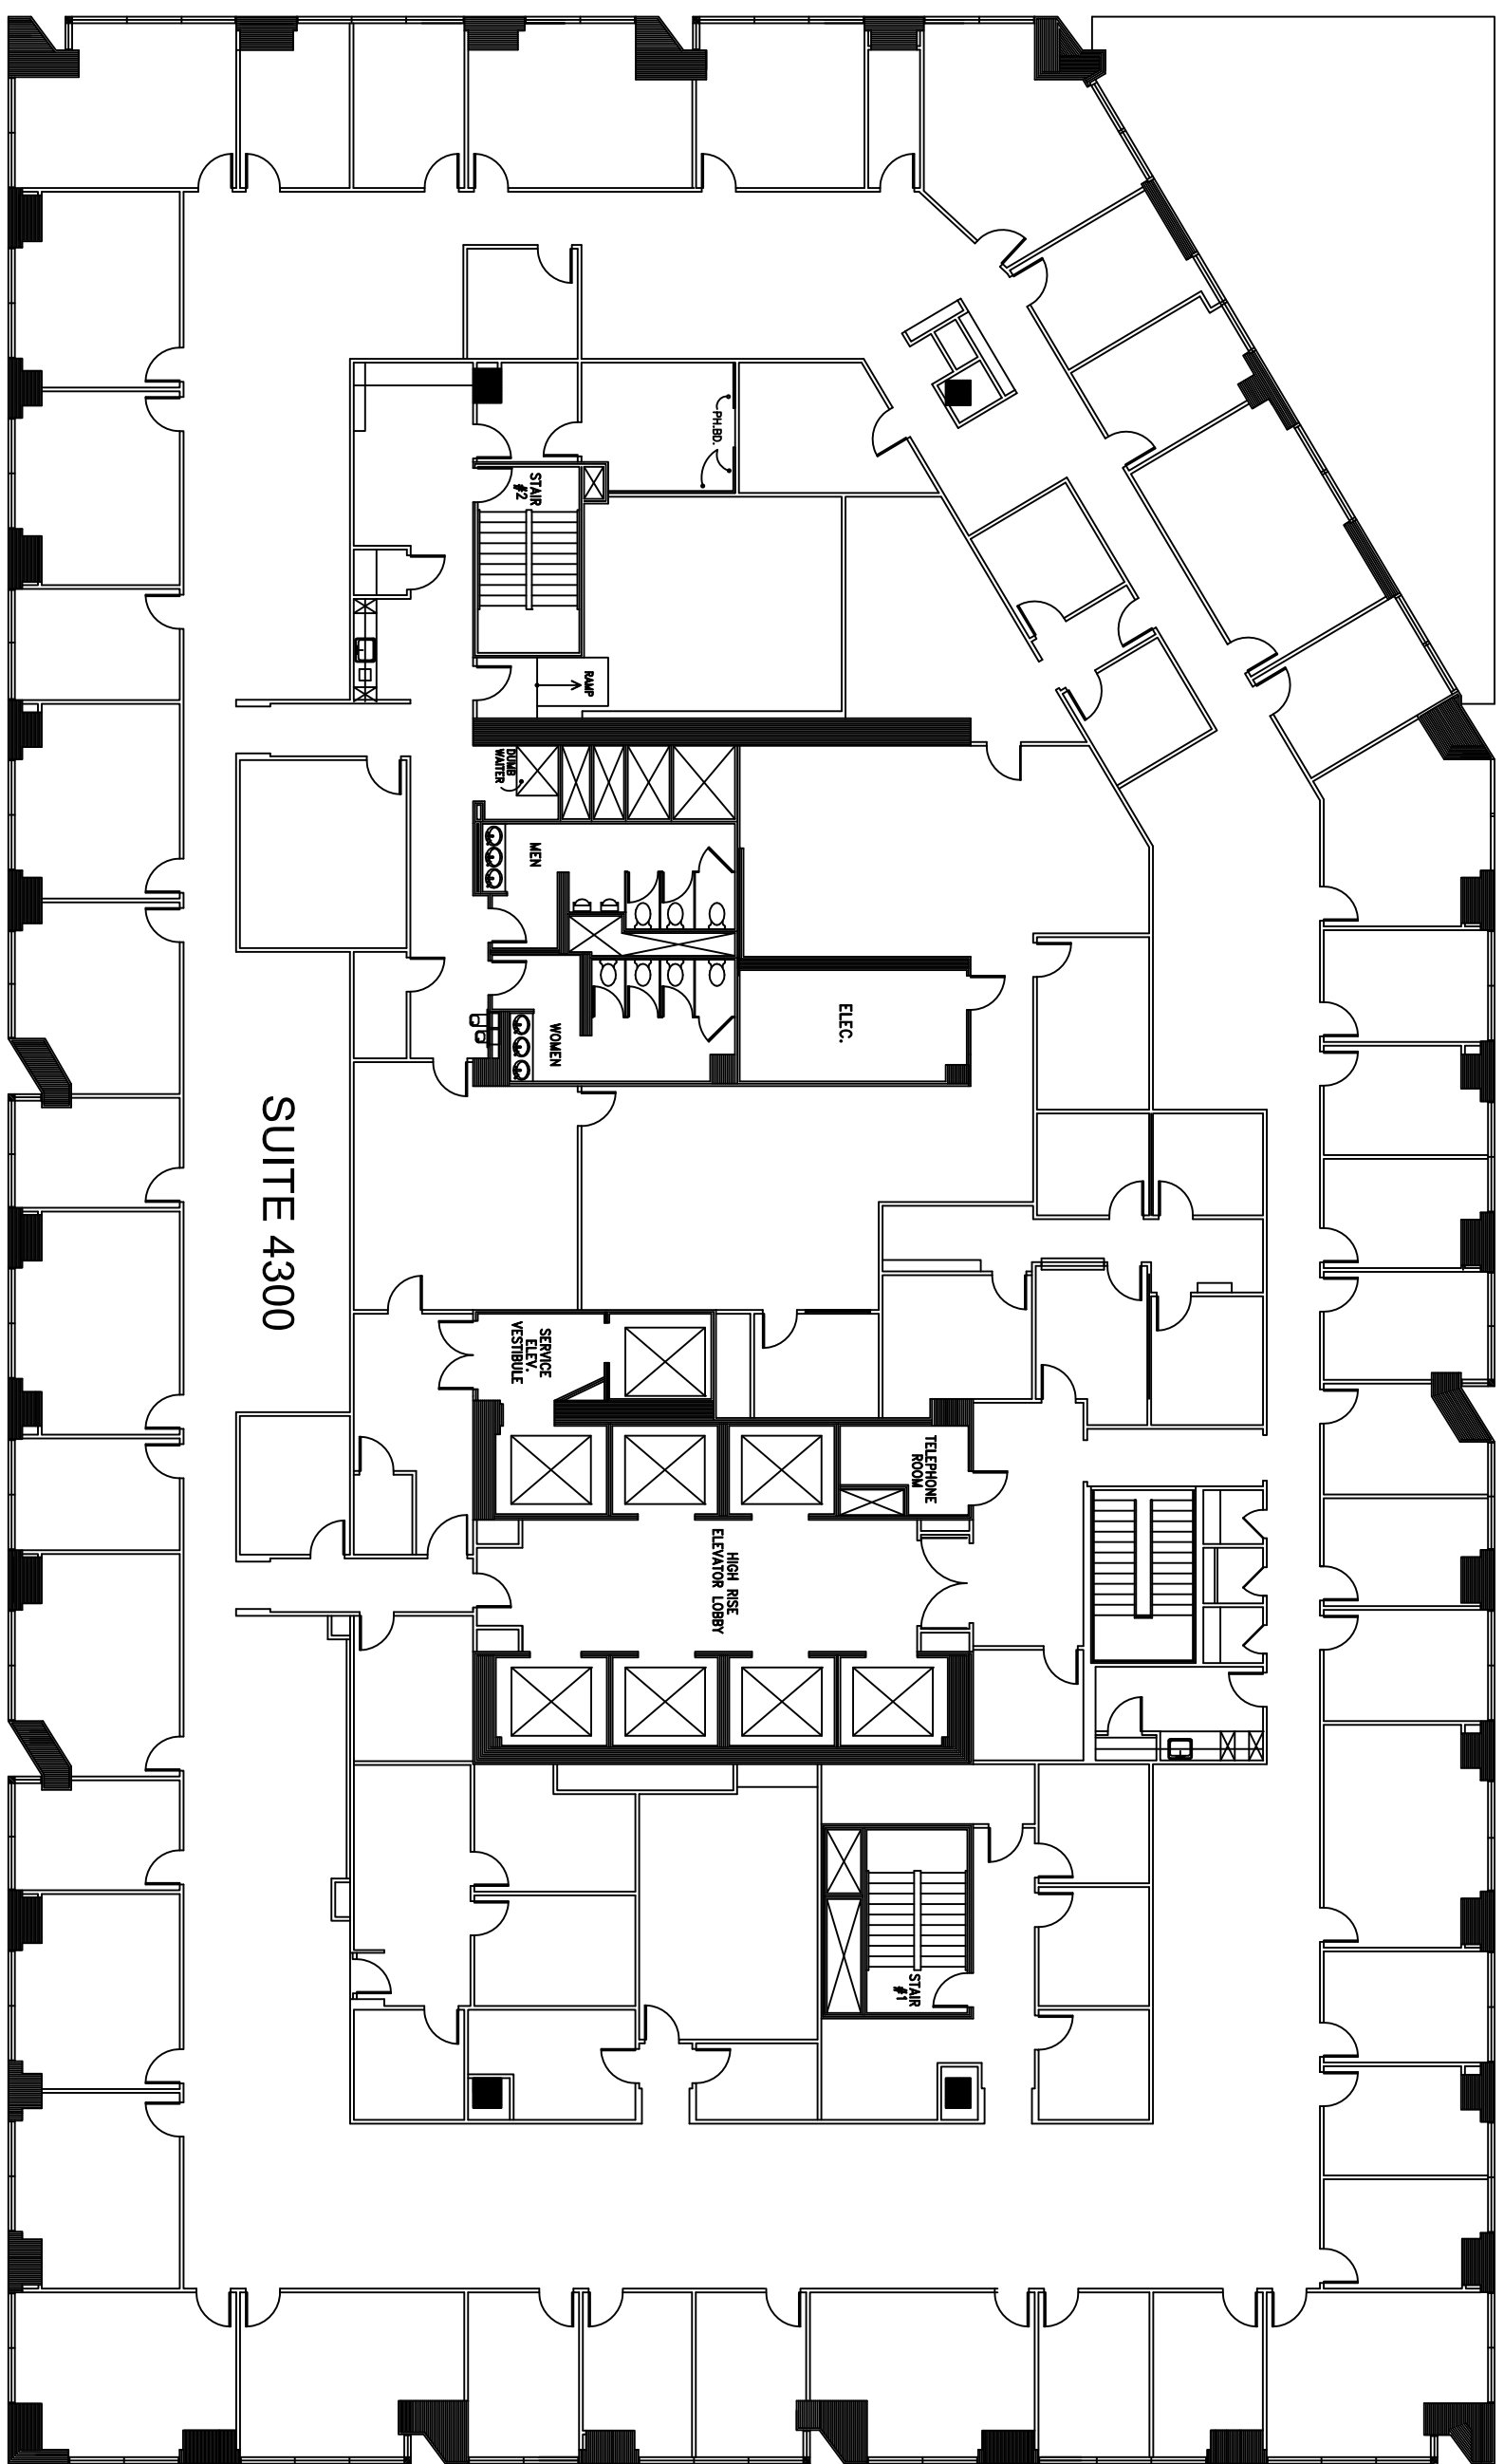

Note: All Dimensions Are Approximate and subject to change without notice

SUITE 4300

 Suite 4300
SCALE: 1/16" = 1'-0"

SQUARE FOOTAGE IS APPROXIMATE
27,520 RSF

Revision	no.	Issue	date	Emisson

Title:
43rd Floor Plan
Suite 4300

Scale: N.T.S.
Drawn By:

1700 PACIFIC
DALLAS, TX, 75201
TEL: 1-888-OLYMBEC
WWW.OLYMBEC.COM

Date:
Project Name and Location:
1700 Pacific
Dallas, TX
Room #:
#4300