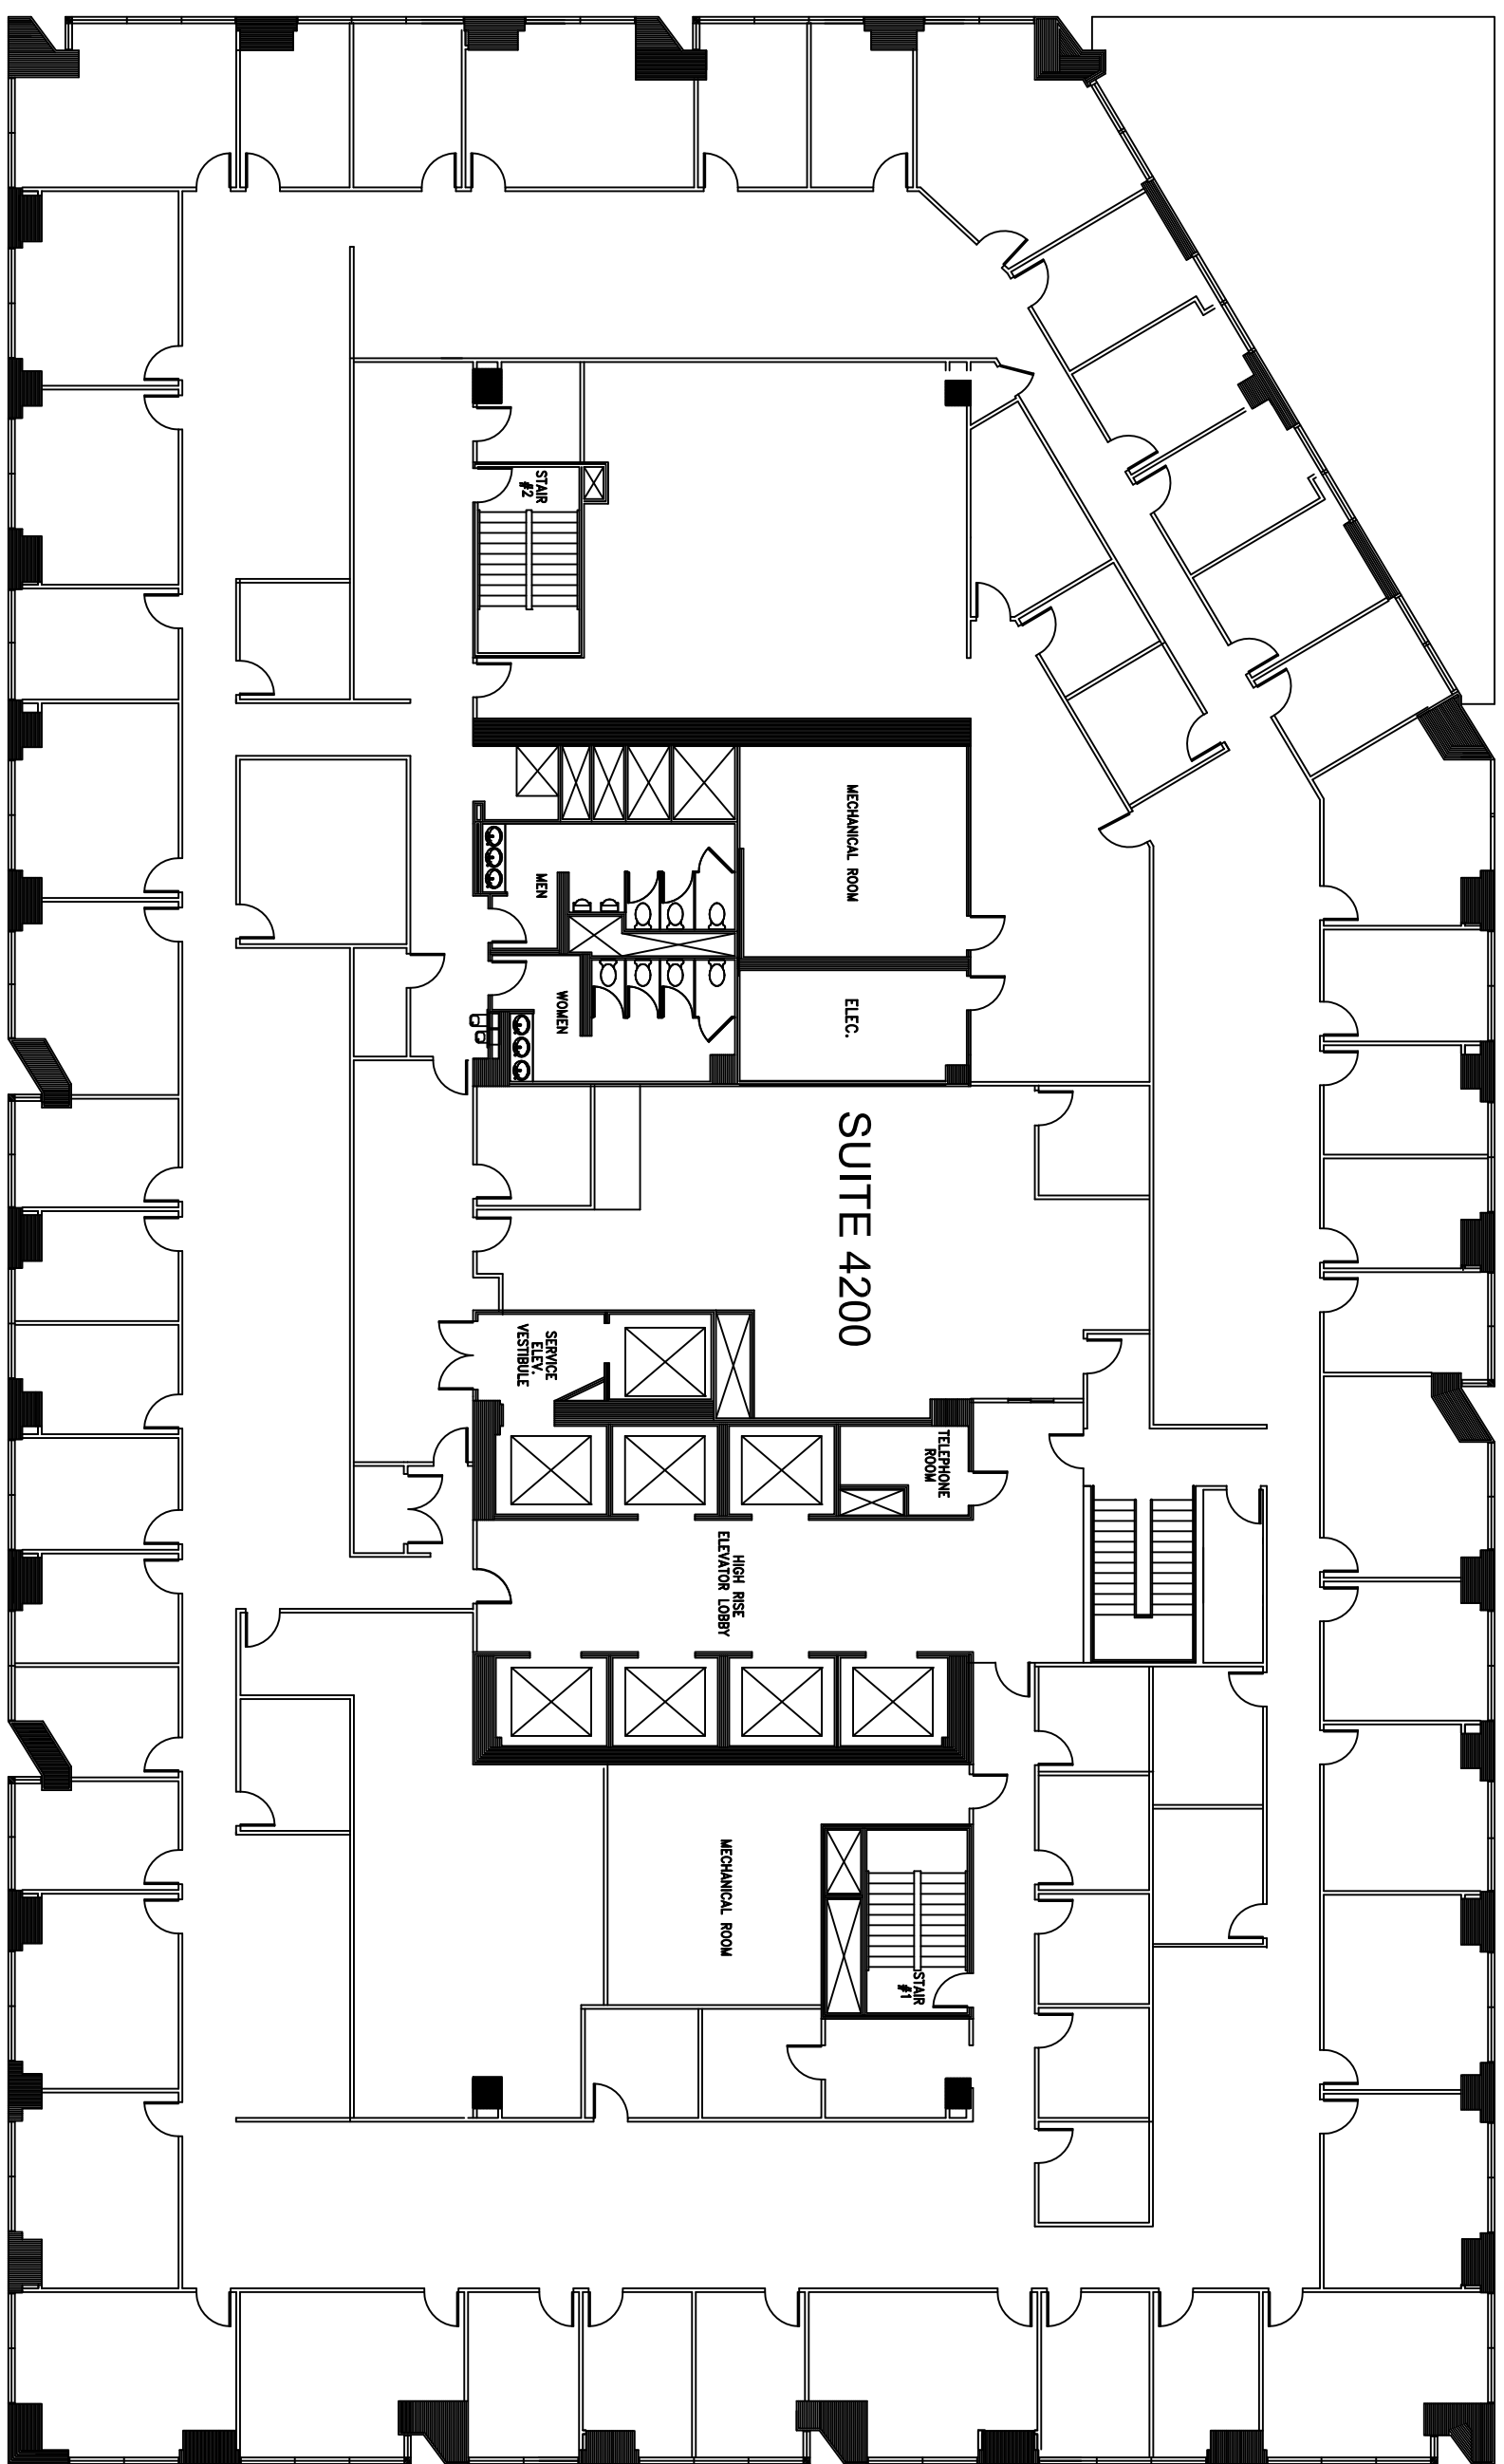

Note: All Dimensions Are Approximate and subject to change without notice

SUITE 4200

 Suite 4200  
SCALE: 1/16"=1'-0"

SQUARE FOOTAGE IS APPROXIMATE  
27,485 RSF

Revision	Issue	date	Emssion

Title:  
42nd Floor Plan  
Suite 4200

**1700 PACIFIC**  
OLYMBEC USA  
1700 PACIFIC  
DALLAS, TX, 75201  
TEL: 1-888-OLYMBEC  
WWW.OLYMBEC.COM

Scale: N.T.S.  
Drawn By:  
Date:  
Project Name and Location:  
1700 Pacific  
Dallas, TX  
Room #:  
#4200