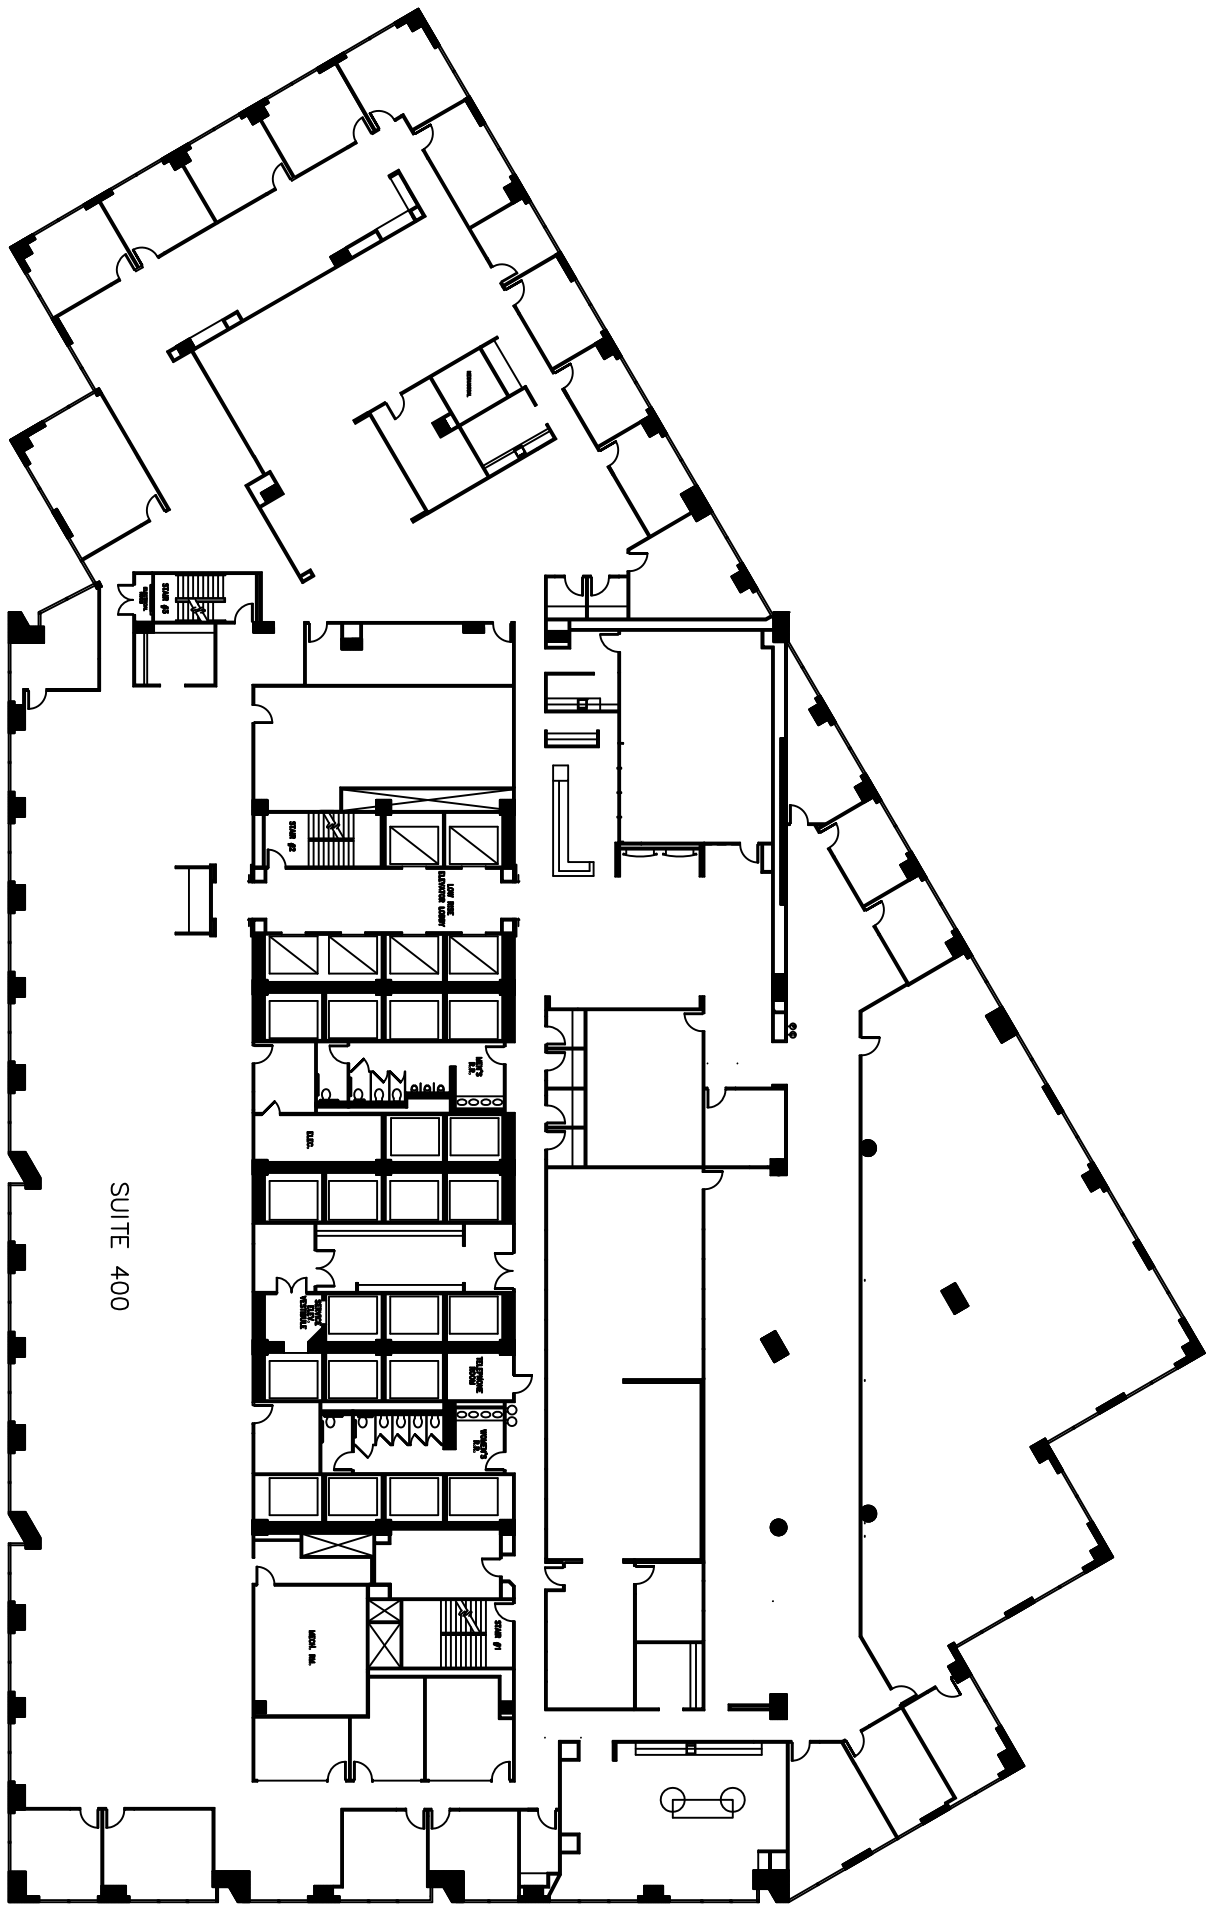

*Note That All Dimensions Are Approximate and subject to change without notice

SUITE 400

 **Suite 400**
SCALE: 1/32" = 1'-0"
(11x17)

SQUARE FOOTAGE IS APPROXIMATE
43,582 RSF

Revision	Entered	
no.	Issue	date

Title:
4th Floor Plan
Suite 400

	
1700 PACIFIC	OLYMBEC USA
DALLAS, TX, 75201	1700 PACIFIC
TEL: 1-888-OLYMBEC	DALLAS, TX, 75201
WWW.OLYMBEC.COM	TEL: 1-888-OLYMBEC
	WWW.OLYMBEC.COM

Scale: N.T.S.
Drawn By: _____
Date: _____
Project Name and Location:
1700 Pacific
Dallas, TX
Room #:
#400