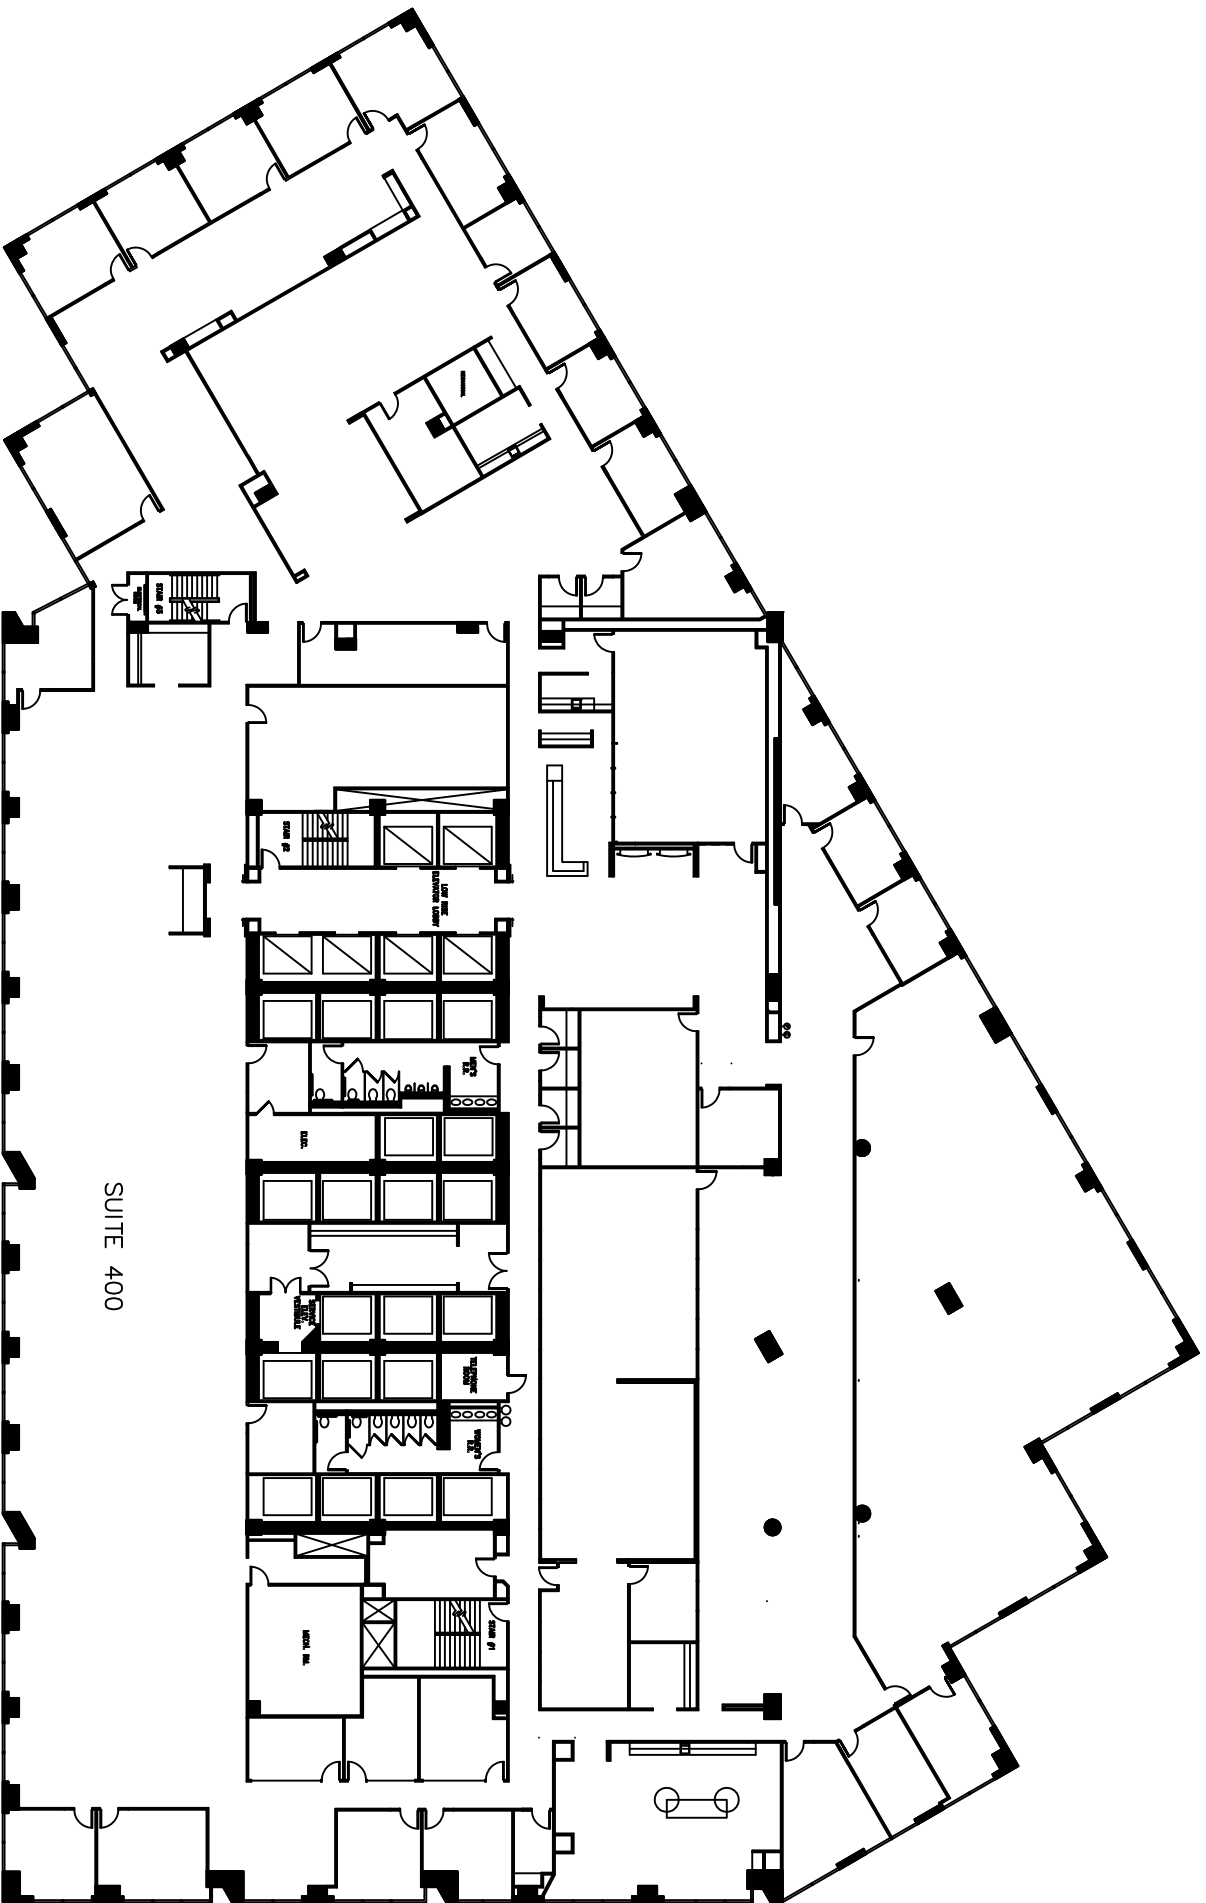

\*Note That All Dimensions Are Approximate and subject to change without notice

SUITE 400

 Suite 400  
SCALE: 1/32" = 1'-0"  
(11x17)

SQUARE FOOTAGE IS APPROXIMATE  
43,582 RSF

Revision		Envision
no.	Issue	date

Title:  
4th Floor Plan  
Suite 400

1700 PACIFIC  
DALLAS, TX, 75201  
TEL: 1-888-OLYMBEC  
WWW.OLYMBEC.COM

Scale: N.T.S.  
Drawn By:

Date:

Project Name and Location:  
1700 Pacific  
Dallas, TX

Room #:  
#400