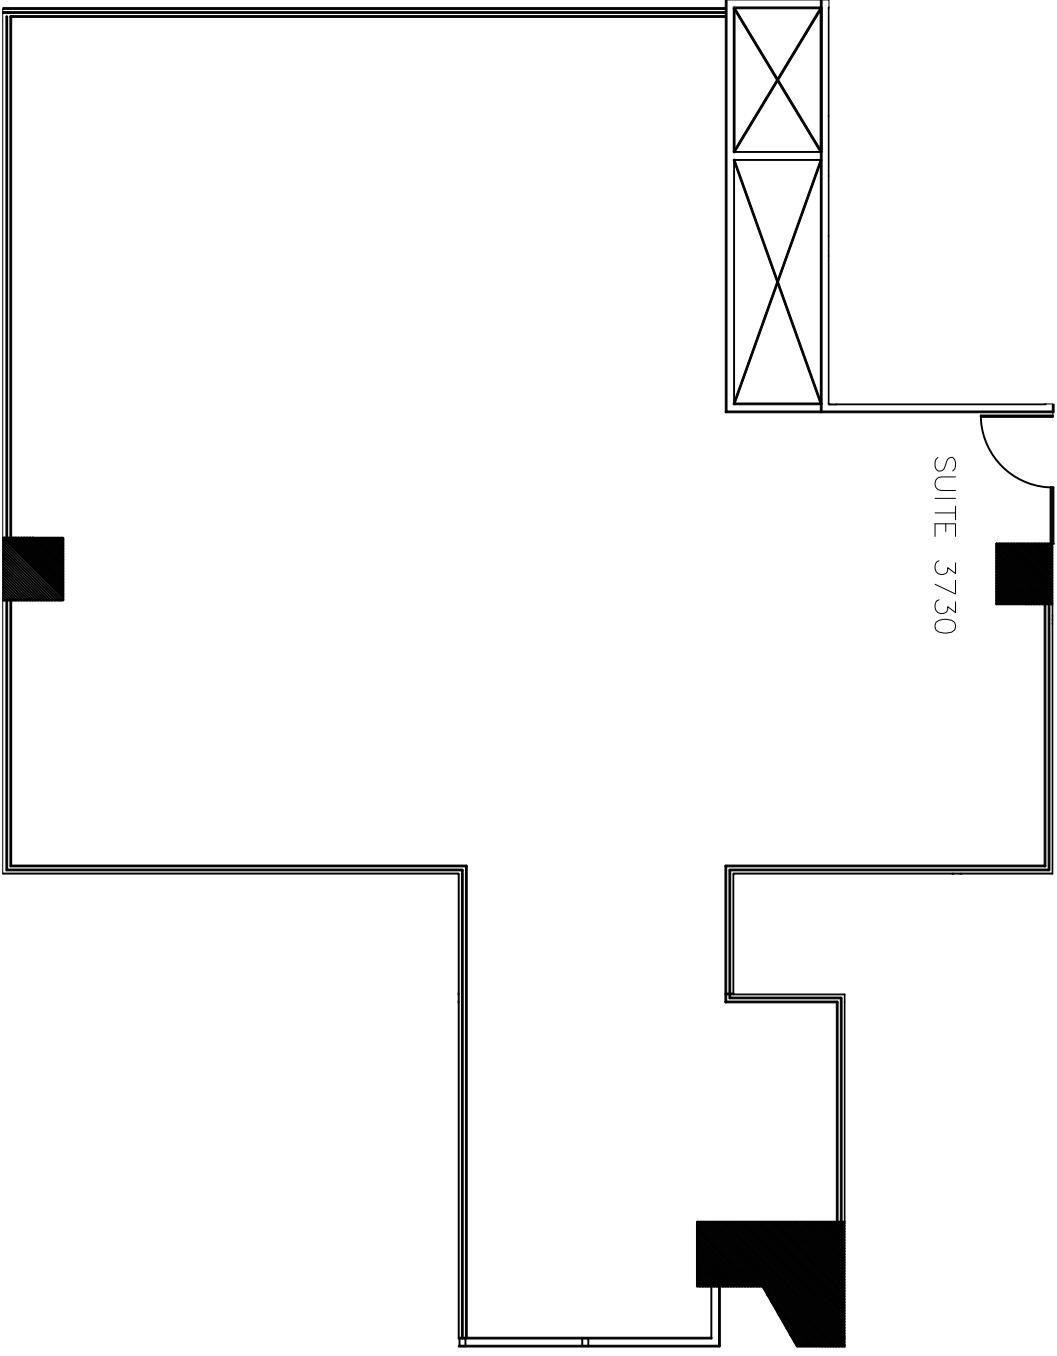

Revision	Revision	
no.	Issue	date

Key Plan

Title:
37th Floor Plan
Suite 3730

IOW
PACIFIC

OLYMBEC
USA

1700 PACIFIC
DALLAS, TX, 75201
TEL: 1-888-OLYMBEC
WWW.OLYMBEC.COM

Scale: N.T.S.
Drawn By:

Date:

Project Name and Location:
1700 Pacific
Dallas, TX

Room #:
#3730

I Suite 3730

SCALE: 1/8"=1'-0"
(11"x17")

1,893 RSF

SQUARE FOOTAGE IS APPROXIMATE
AND MUST BE FIELD VERIFIED

*Note That All Dimensions Are Approximate and subject to change without notice