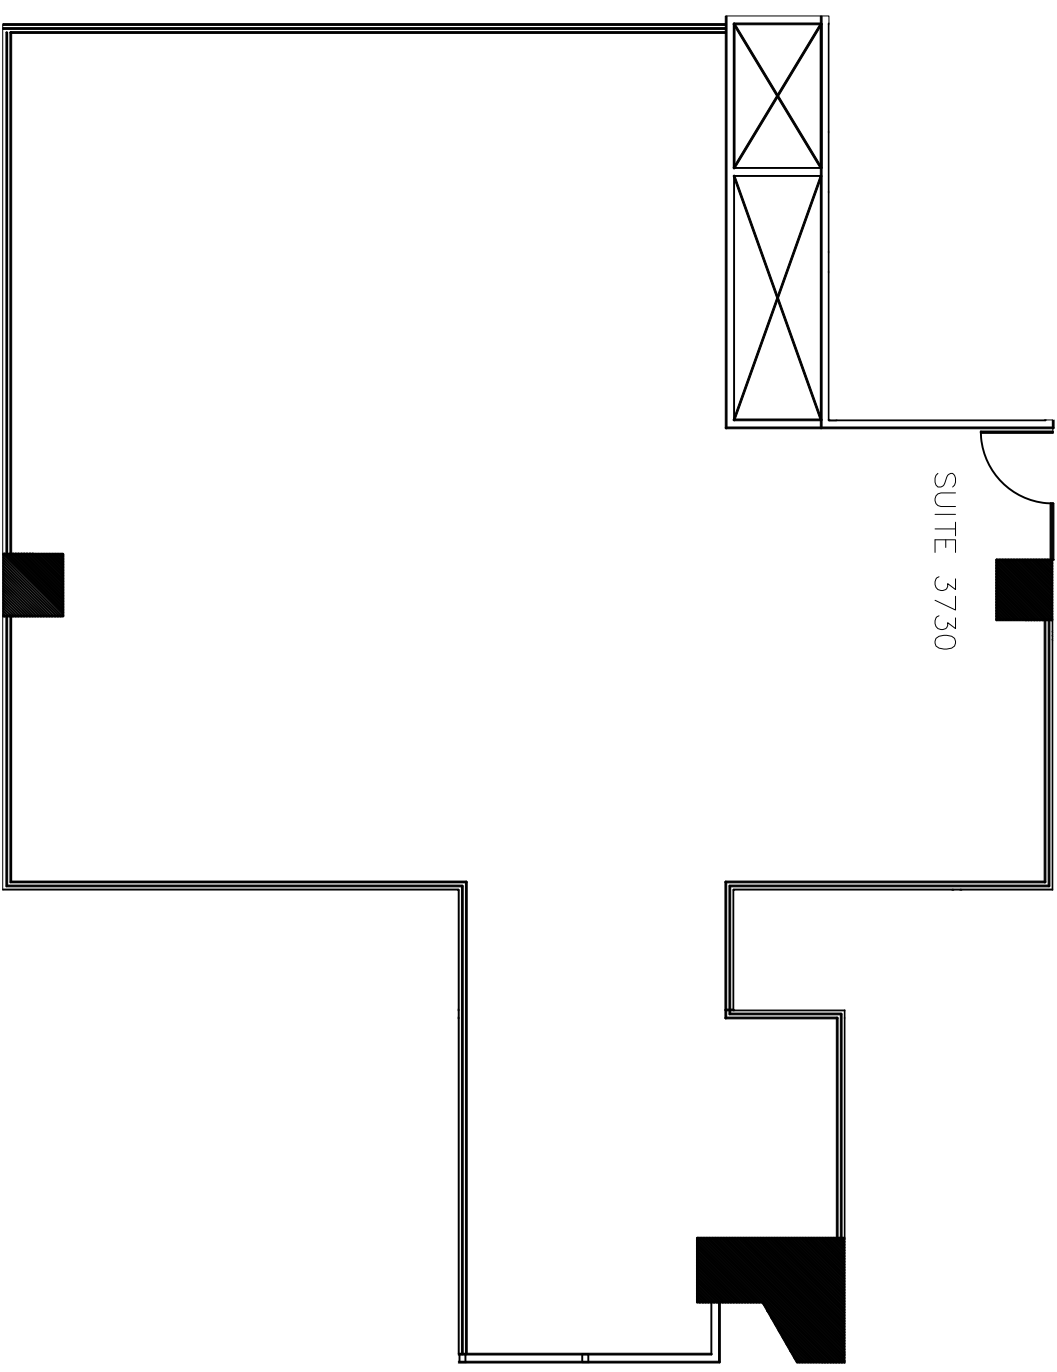

Revision	Revision	
no.	Issue	date

**Key Plan**

Title:  
37th Floor Plan  
Suite 3730

**1700 PACIFIC**

**OLYMBEC USA**

1700 PACIFIC  
DALLAS, TX, 75201  
TEL: 1-888-OLYMBEC  
WWW.OLYMBEC.COM

Scale: N.T.S.  
Drawn By:

Date:  
Project Name and Location:  
1700 Pacific  
Dallas, TX

Room #:  
#3730

**Suite 3730**

SCALE: 1/8"=1'-0"  
(11"x17")

1,893 RSF

SQUARE FOOTAGE IS APPROXIMATE  
AND MUST BE FIELD VERIFIED

\*Note That All Dimensions Are Approximate and subject to change without notice