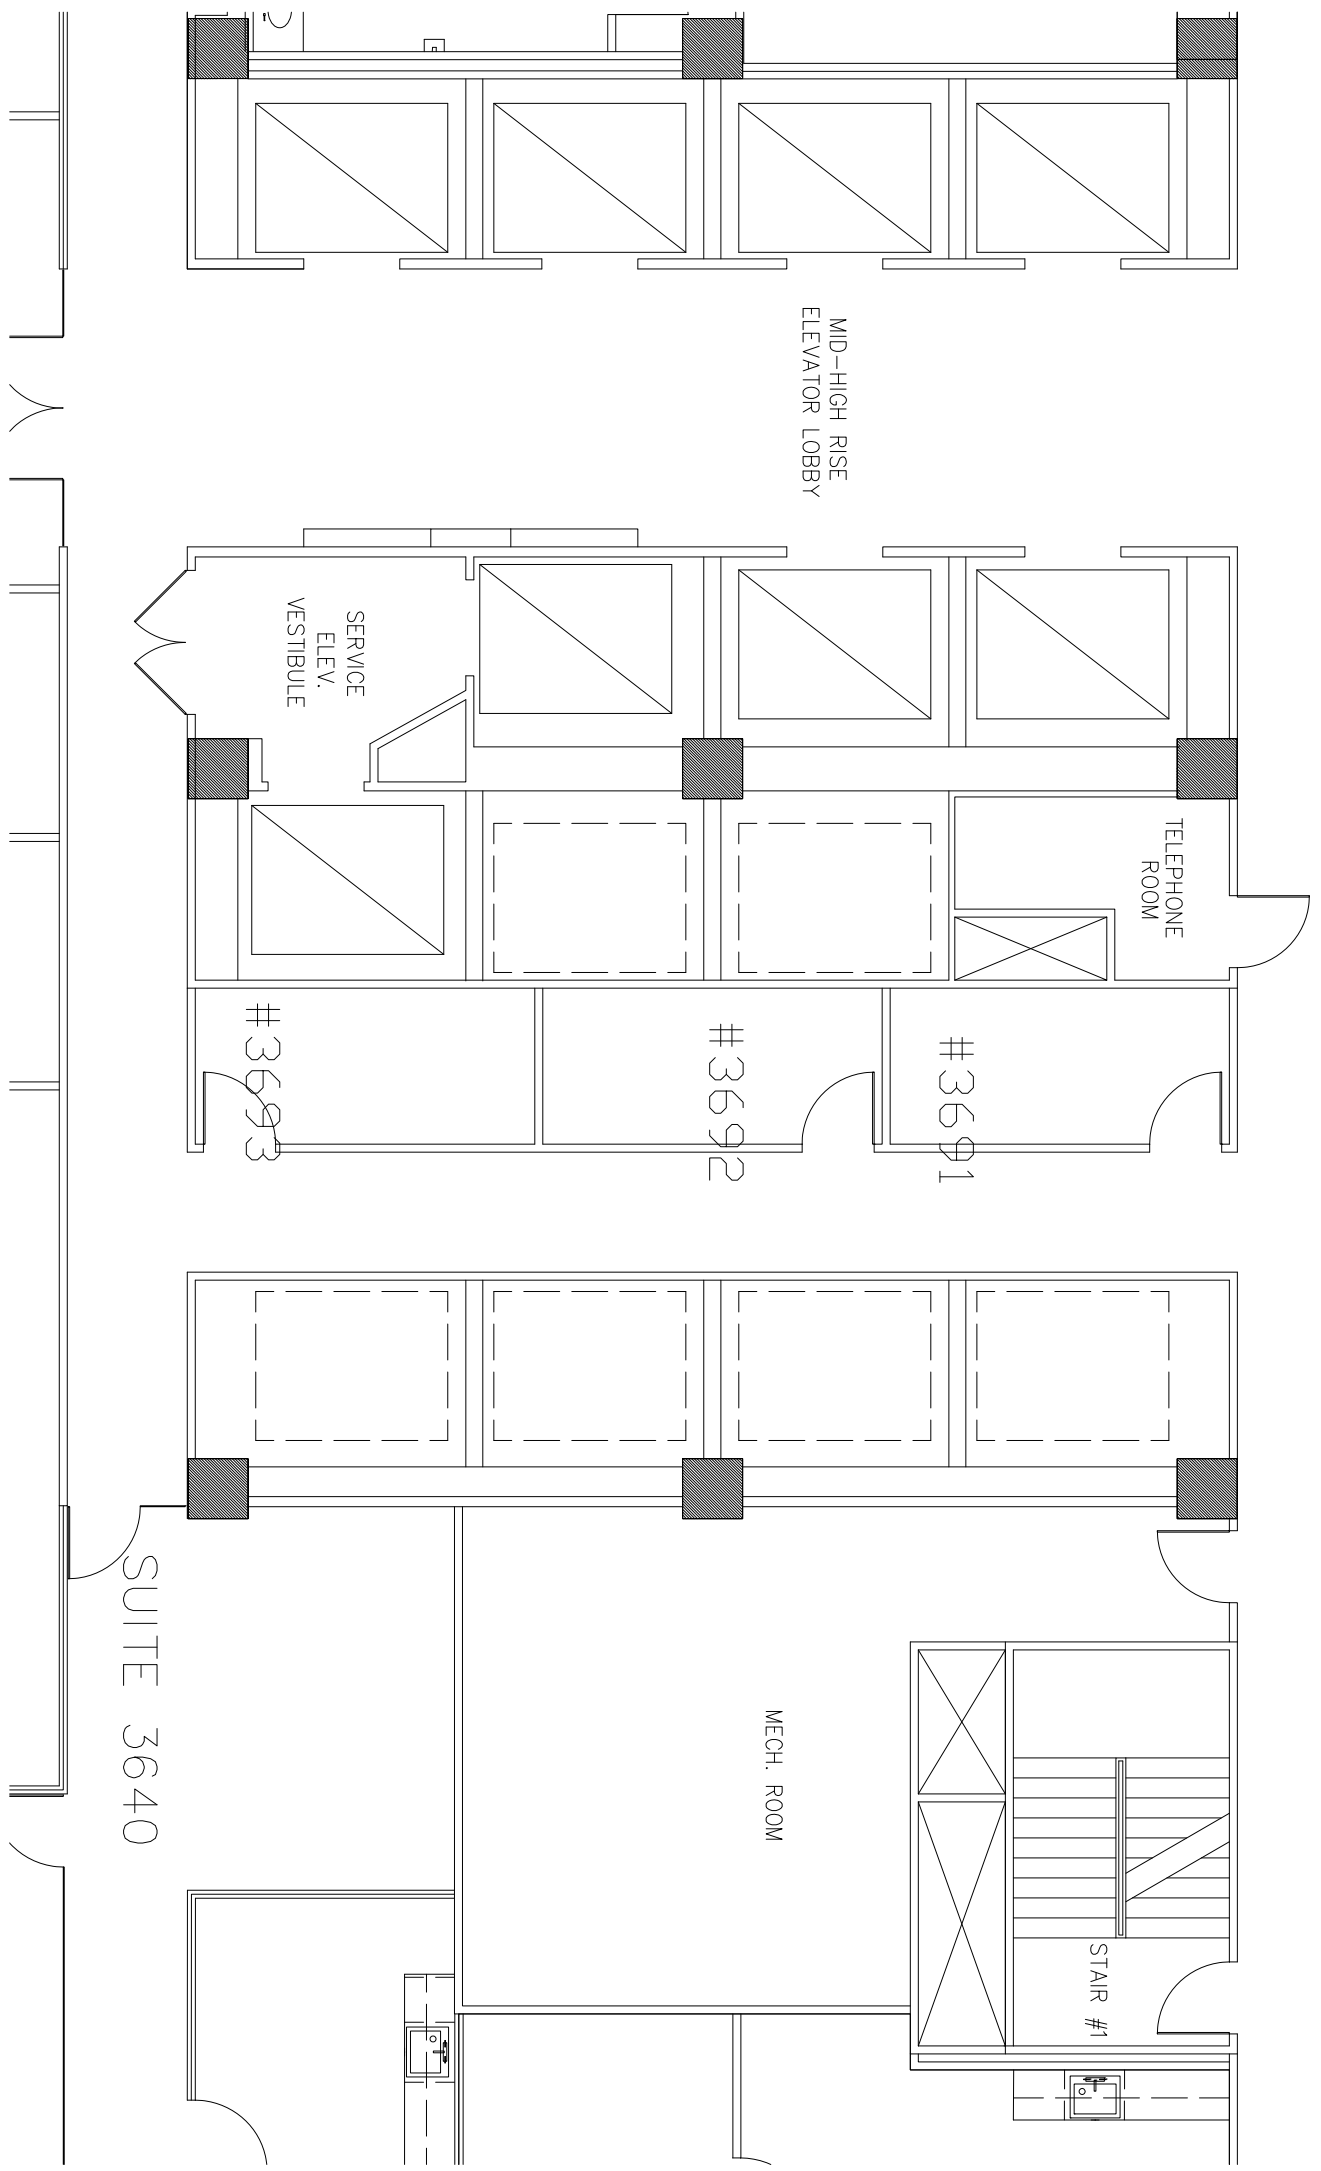

Revision	Emission	
no.	Issue	date

Suite 3692
 SCALE: 1/8" = 1'-0"
 (11x17)

111 RSF
 SQUARE FOOTAGE IS APPROXIMATE
 AND MUST BE FIELD VERIFIED

Title:
 36th Floor Plan
 Suite 3692

1700 PACIFIC

OLYMBEC USA

1700 PACIFIC
 DALLAS, TX 75201
 TEL: 1-888-OLYMBEC
 WWW.OLYMBEC.COM

Scale: N.T.S.
 Drawn By:
 Date:
 Project Name and Location:
 1700 Pacific
 Dallas, TX
 Room #:
 #3692

Note: That All Dimensions Are Approximate and subject to change without notice