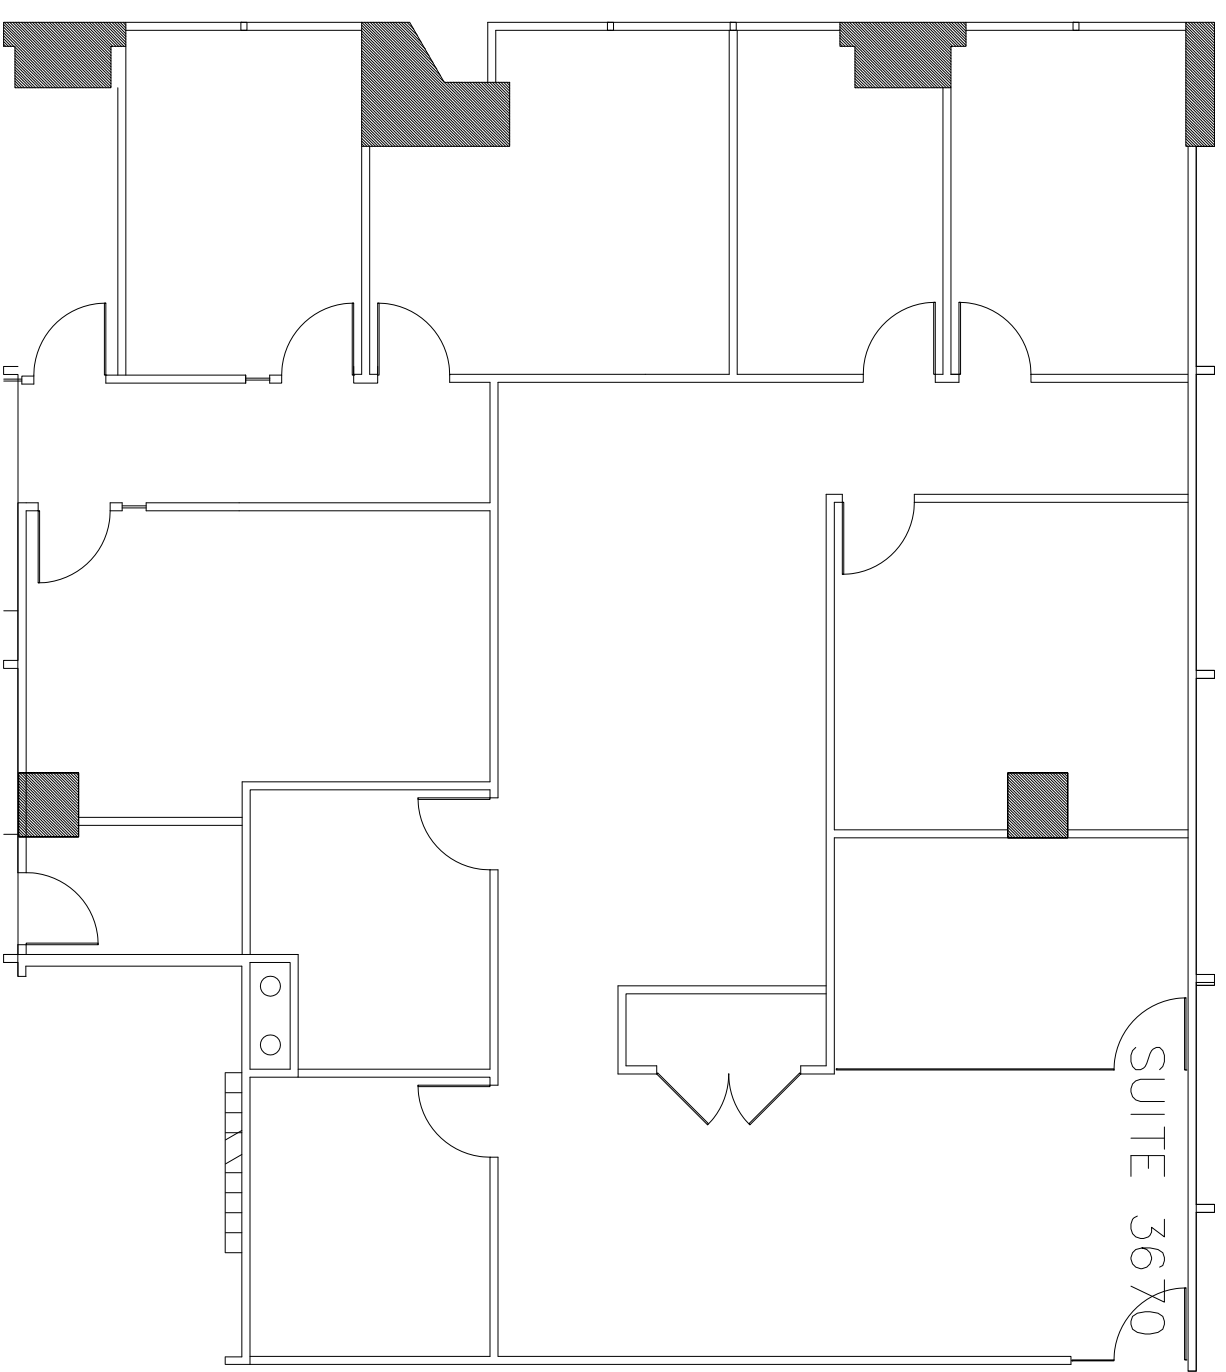

Revision	Emission	
no.	Issue	date

Suite 3670
 SCALE: 1/8" = 1'-0"
 (11x17)

2,990 RSF
 SQUARE FOOTAGE IS APPROXIMATE
 AND MUST BE FIELD VERIFIED

Title:
 36th Floor Plan
 Suite 3670

1700 PACIFIC

OLYMBEC USA

1700 PACIFIC
 DALLAS, TX 75201
 TEL: 1-888-OLYMBEC
 WWW.OLYMBEC.COM

Scale: N.T.S.
 Drawn By:

Date:
 Project Name and Location:
 1700 Pacific
 Dallas, TX

Room #:
 #3670

*Note That All Dimensions Are Approximate and subject to change without notice