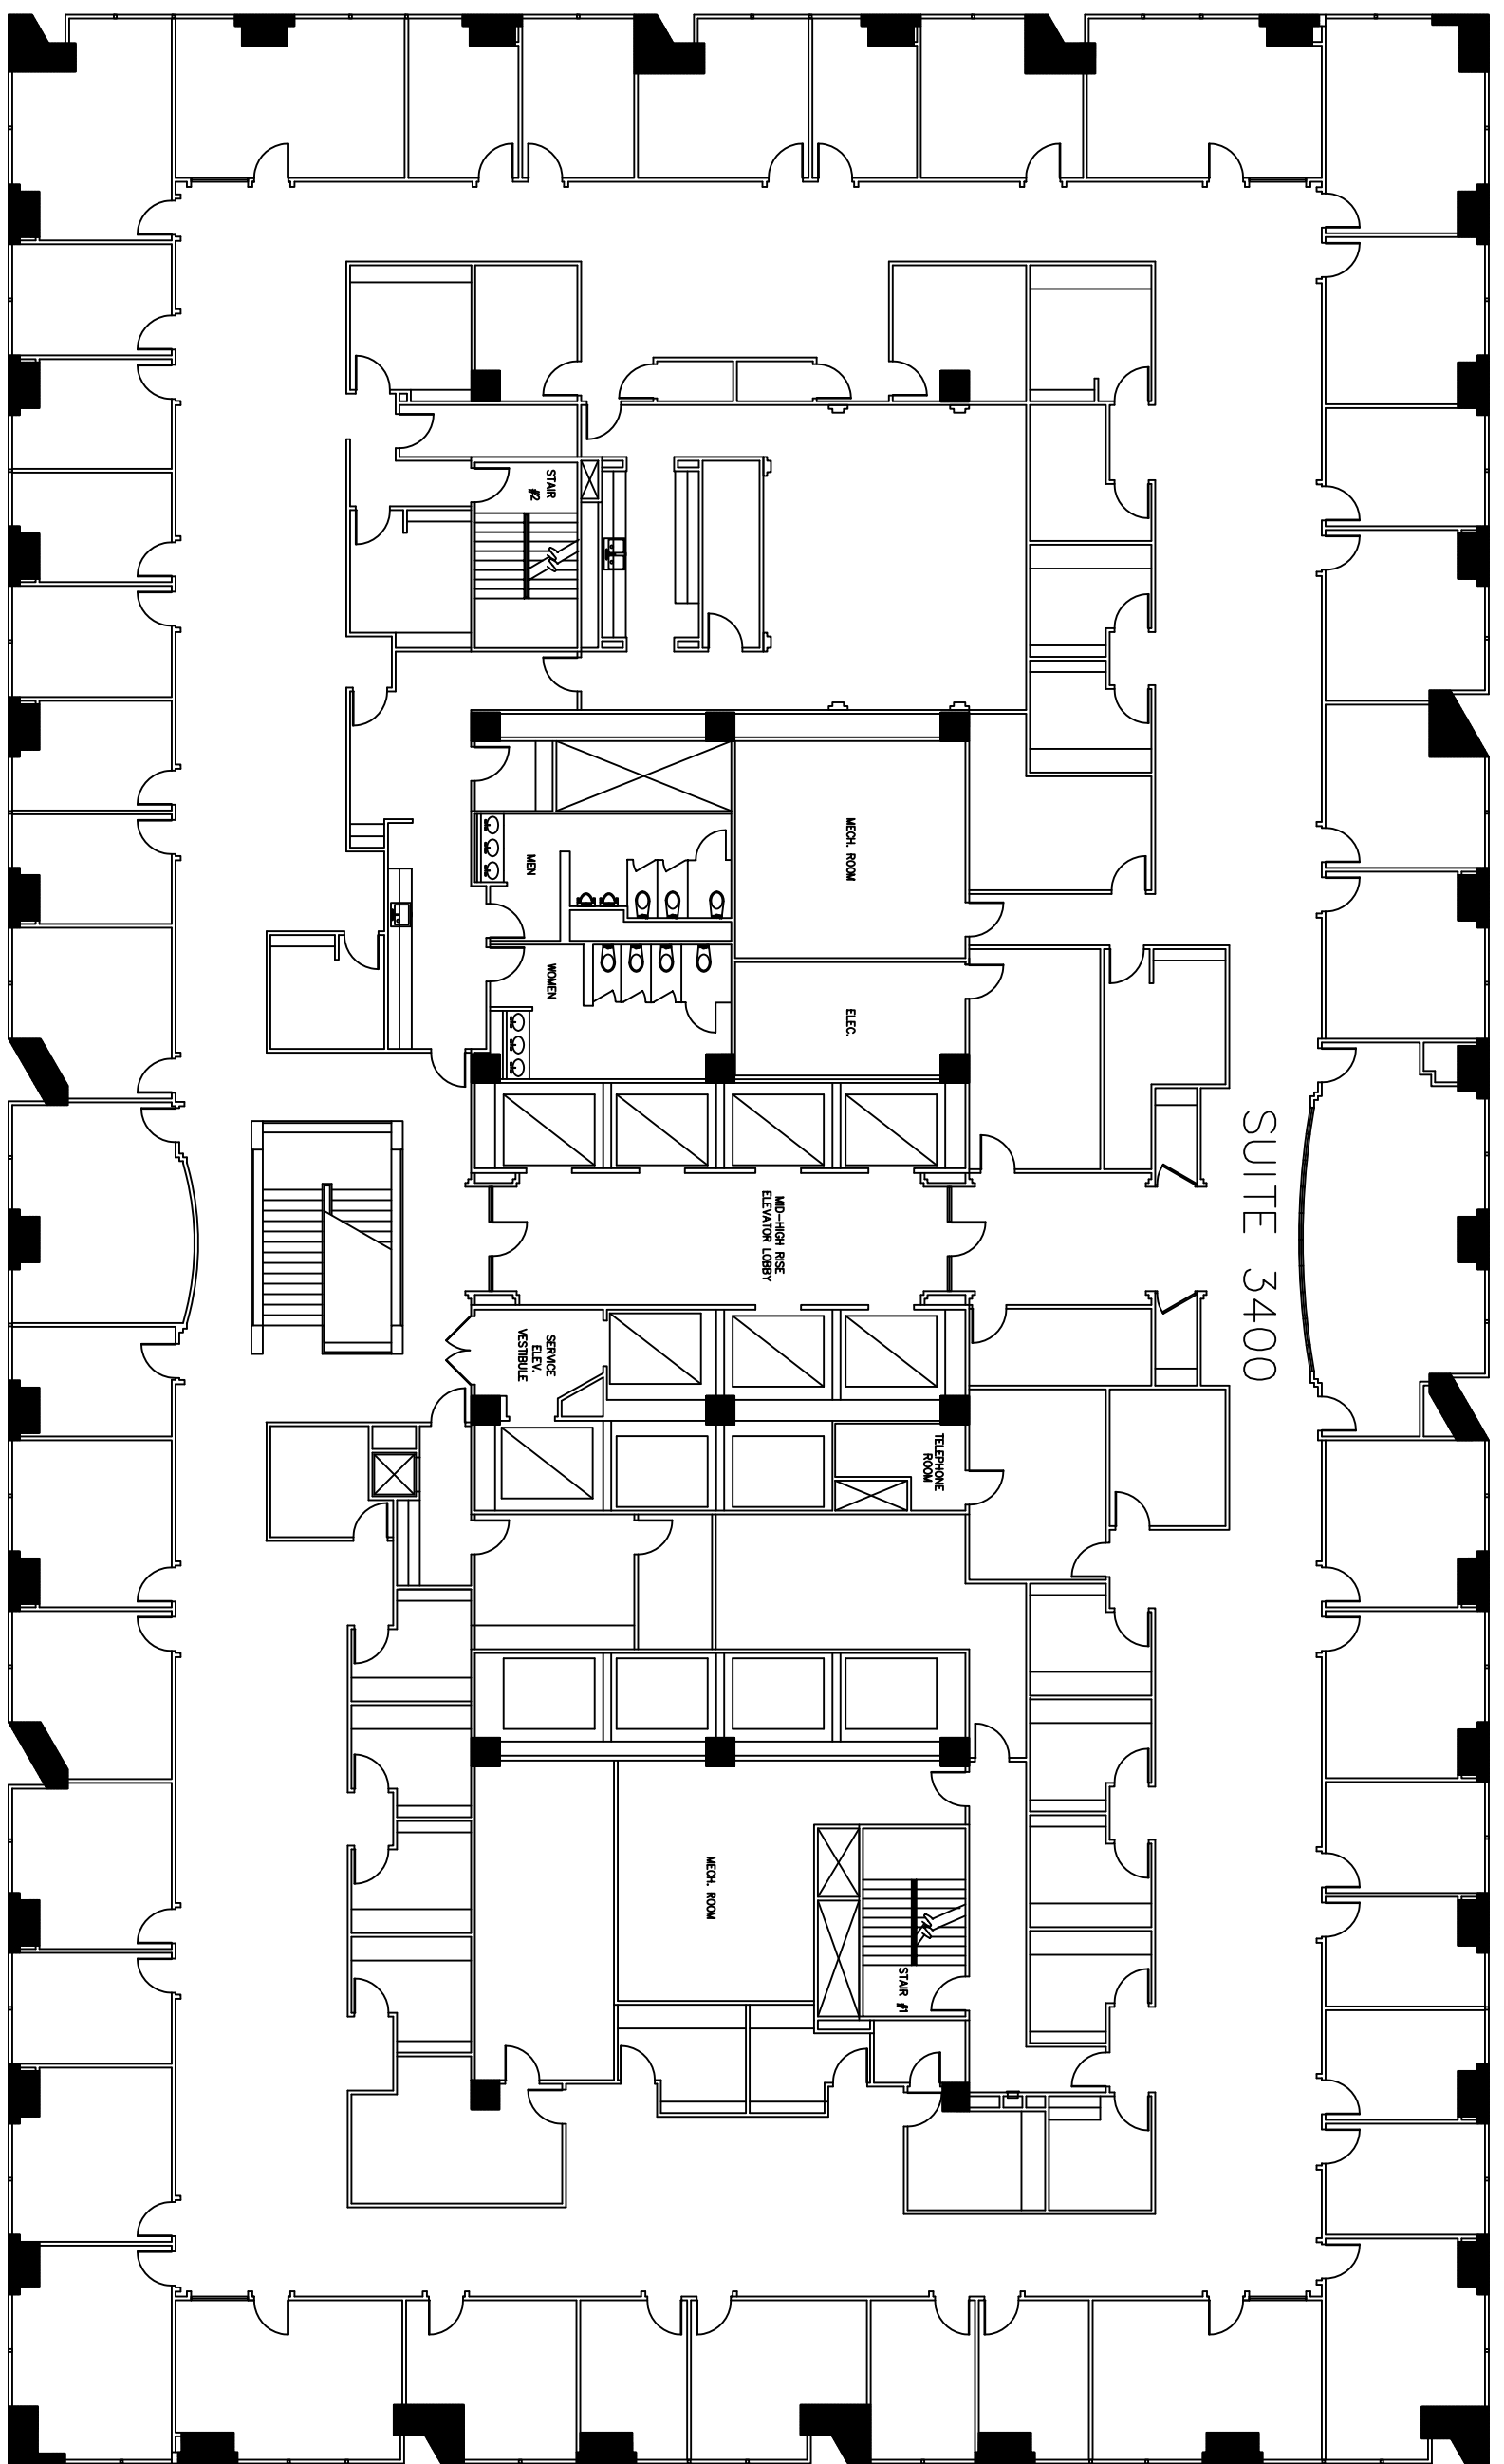

*Note: All Dimensions Are Approximate and subject to change without notice

SUITE 3400

 Suite 3400
SCALE: 1/16"=1'-0"

SQUARE FOOTAGE IS APPROXIMATE
28,144 RSF

Revision	no.	Issue	date	Ernsston

Title:
34th Floor Plan
Suite 3400

1700 PACIFIC
DALLAS, TX, 75201
TEL: 1-888-OLYMBEC
WWW.OLYMBEC.COM

Scale: N.T.S.
Drawn By:
Date:
Project Name and Location:
1700 Pacific
Dallas, TX
Room #:
#3400