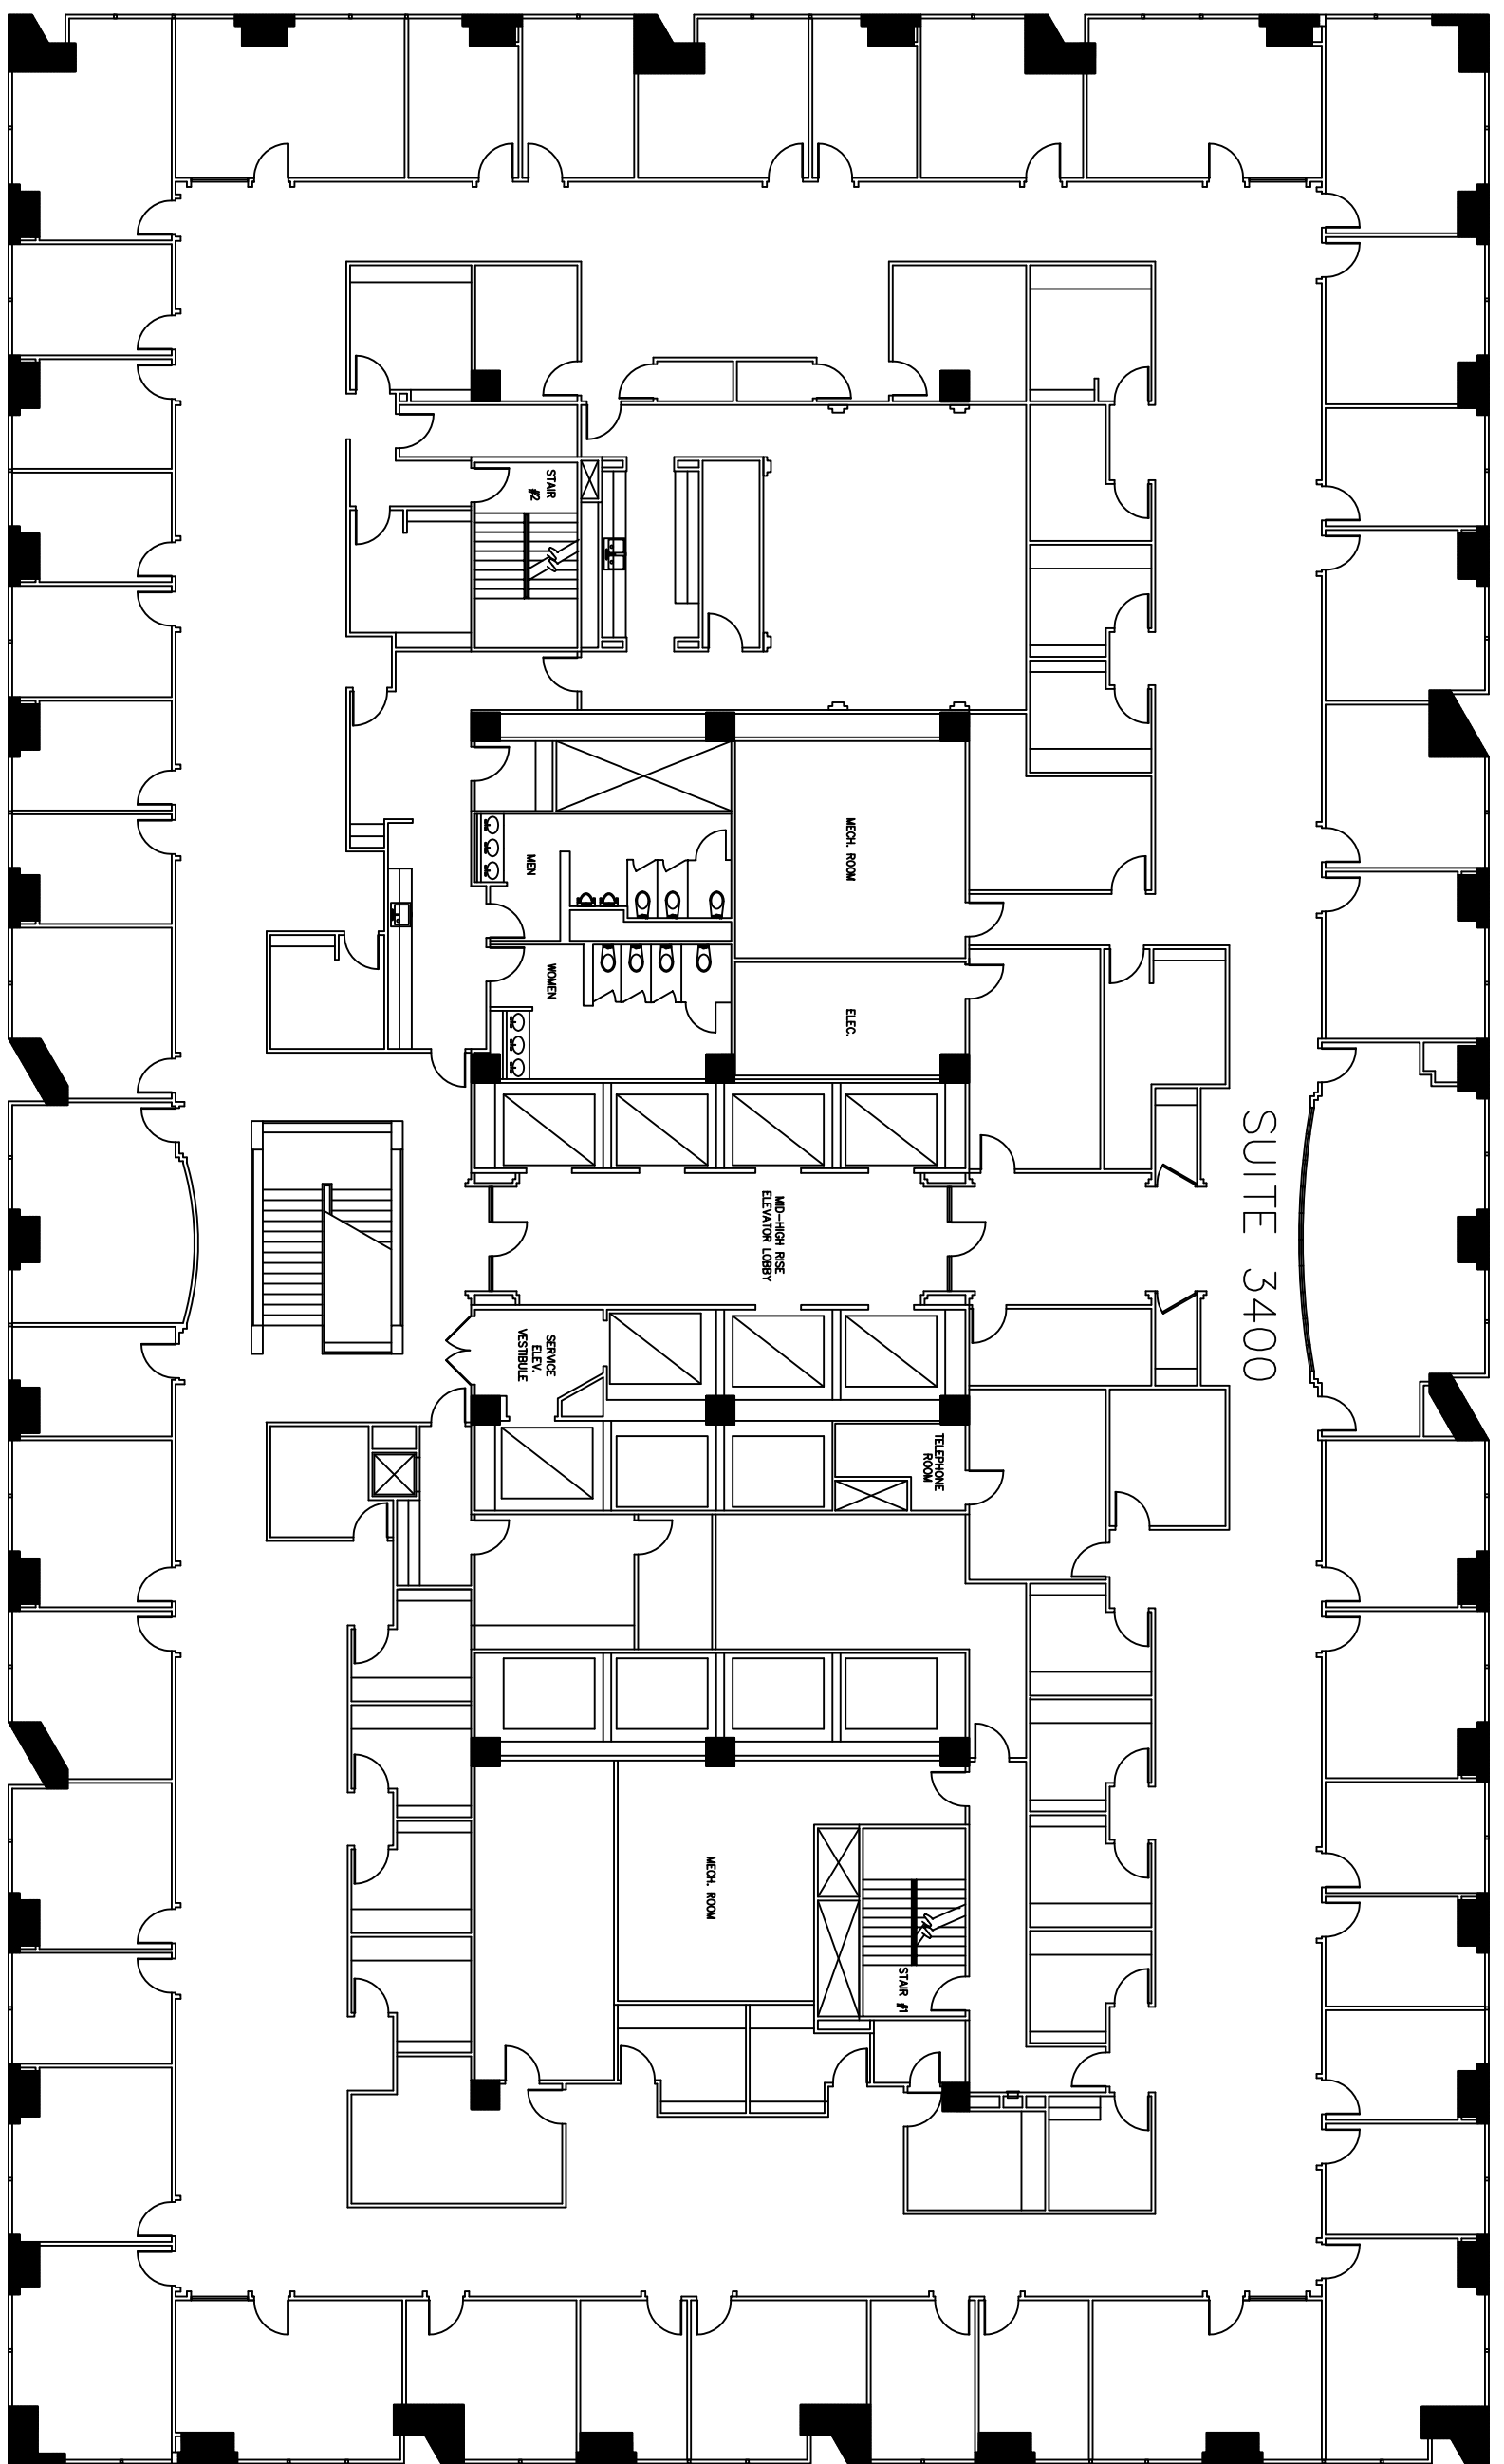

*Note That All Dimensions Are Approximate and subject to change without notice

SUITE 3400

 Suite 3400
SCALE: 1/16"=1'-0"

SQUARE FOOTAGE IS APPROXIMATE
28,144 RSF

Revision	no.	Issue	date	Ernsdon

Title:
34th Floor Plan
Suite 3400

Scale: N.T.S.
Drawn By:

1700 PACIFIC
DALLAS, TX, 75201
TEL: 1-888-OLYMBEC
WWW.OLYMBEC.COM

Date:
Project Name and Location:
1700 Pacific
Dallas, TX
Room #:
#3400