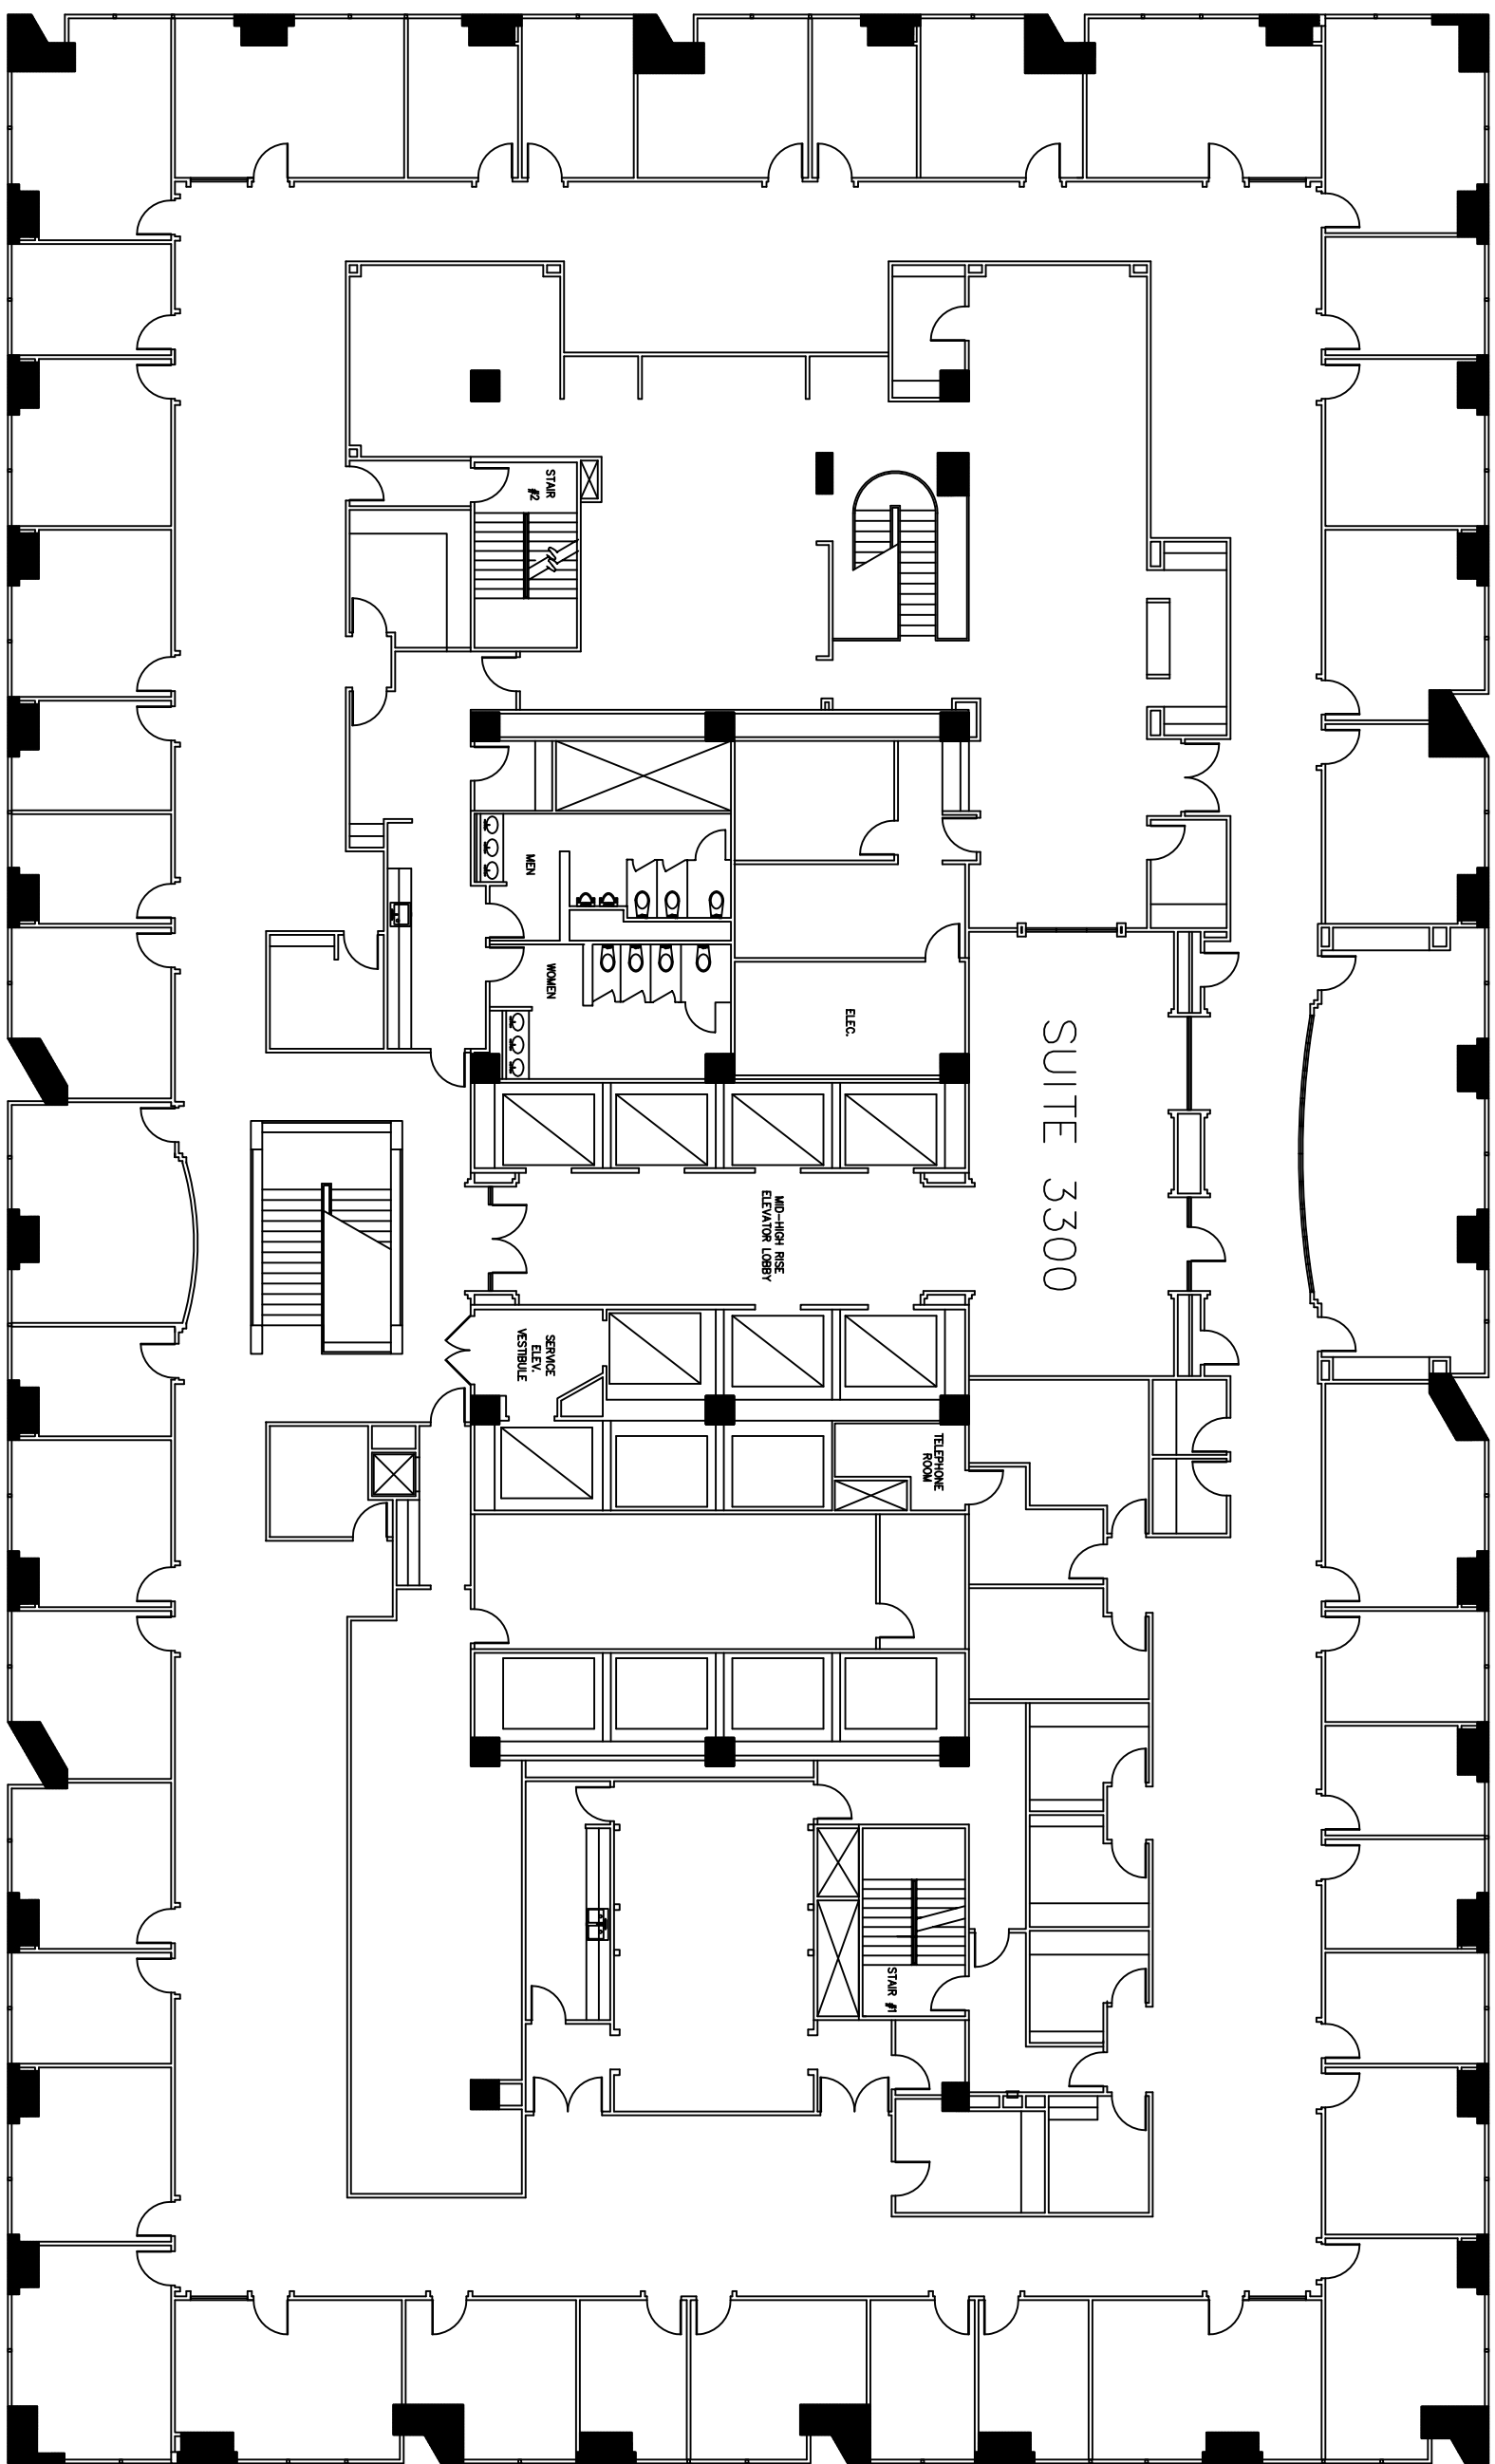

*Note That All Dimensions Are Approximate and subject to change without notice

SUITE 3300

ELEC.

MID-HIGH RISE
ELEVATOR LOBBY

MEN

WOMEN

SERVICE
ELEV.
VESTIBULE

TELEPHONE
ROOM

STAIR #2

STAIR #1

 Suite 3300
SCALE: 1/16"=1'-0"

28,144 RSF
SQUARE FOOTAGE IS APPROXIMATE

Revision	Issue	date

Title:
33rd Floor Plan
Suite 3300

1700 PACIFIC
DALLAS, TX, 75201
TEL: 1-888-OLYMBEC
WWW.OLYMBEC.COM

Scale: N.T.S.
Drawn By:

Date:
Project Name and Location:
1700 Pacific
Dallas, TX

Room #:
#3300