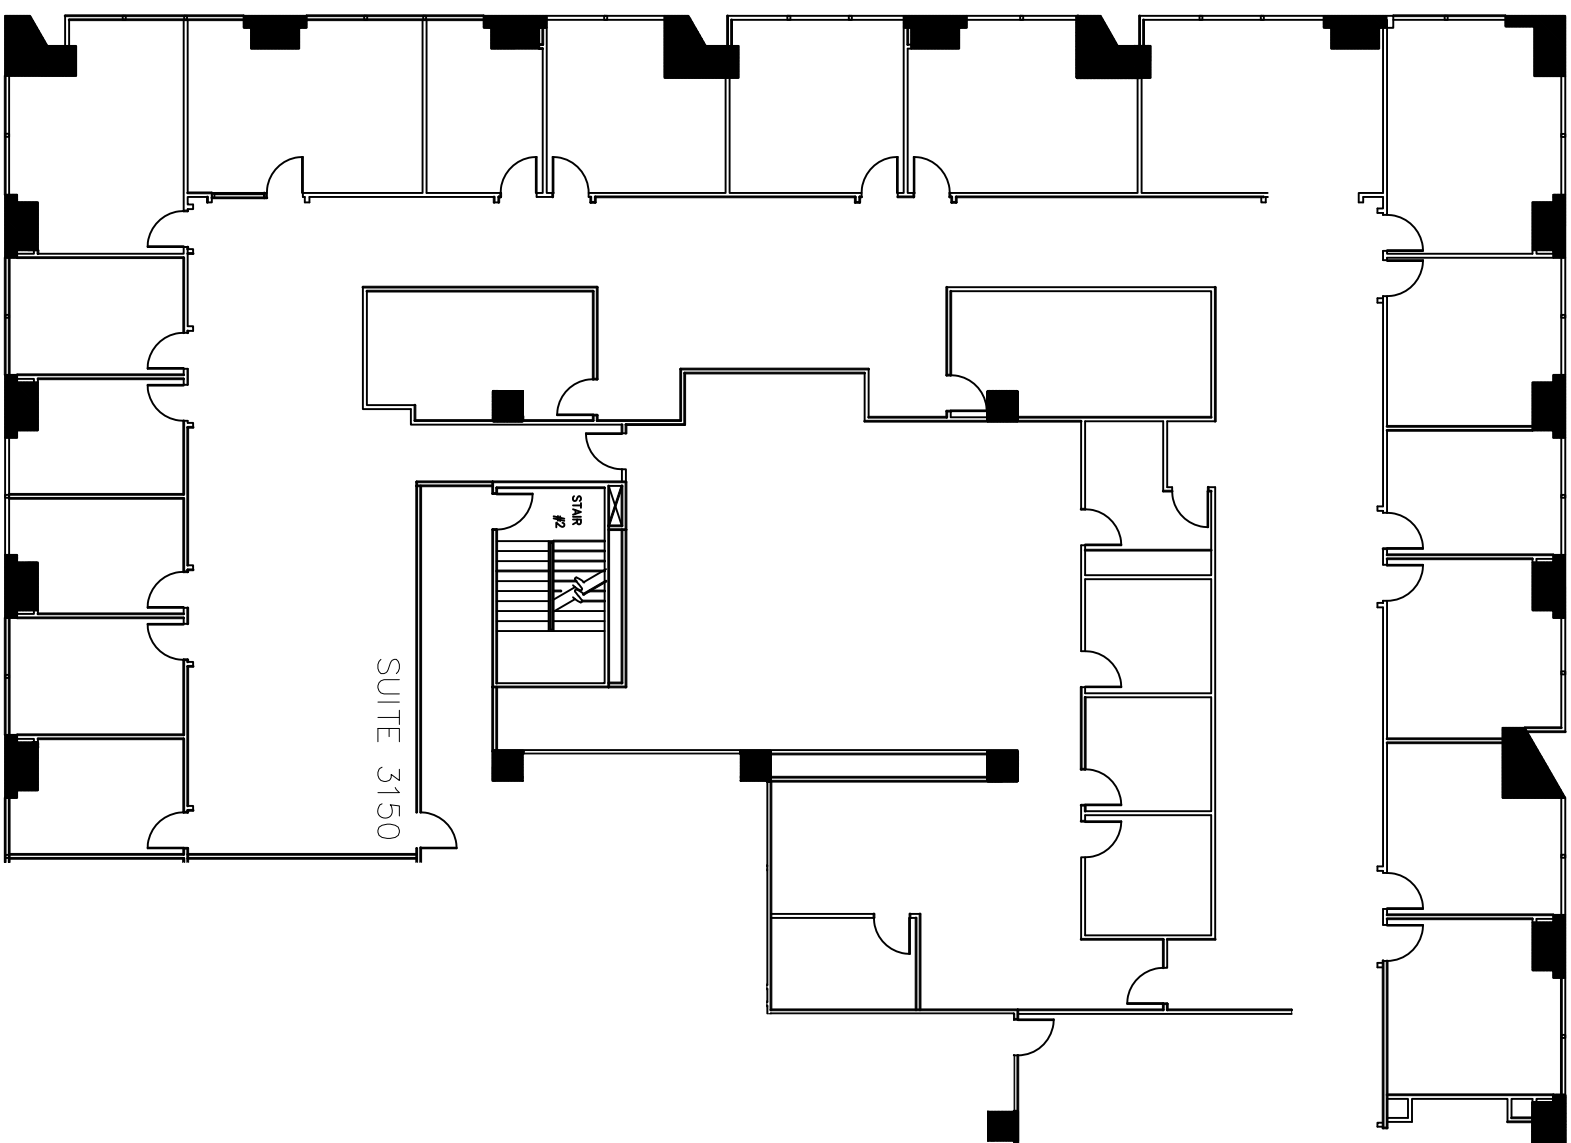

Revision	Revision	
no.	issue	date

Key Plan

Title:  
31st Floor Plan  
Suite 3150

**1700 PACIFIC**

OLYMBEC  
USA  
1700 PACIFIC  
DALLAS, TX, 75201  
TEL: 1-888-OLYMBEC  
WWW.OLYMBEC.COM

Scale: N.T.S.  
Drawn By:

Date:  
Project Name and Location:  
1700 Pacific  
Dallas, TX

Room #:  
#3150

 **Suite 3150**  
SCALE: 1/16"=1'-0"  
(11"x17")

11,686 RSF

SQUARE FOOTAGE IS APPROXIMATE  
AND MUST BE FIELD VERIFIED

\*Note That All Dimensions Are Approximate and subject to change without notice