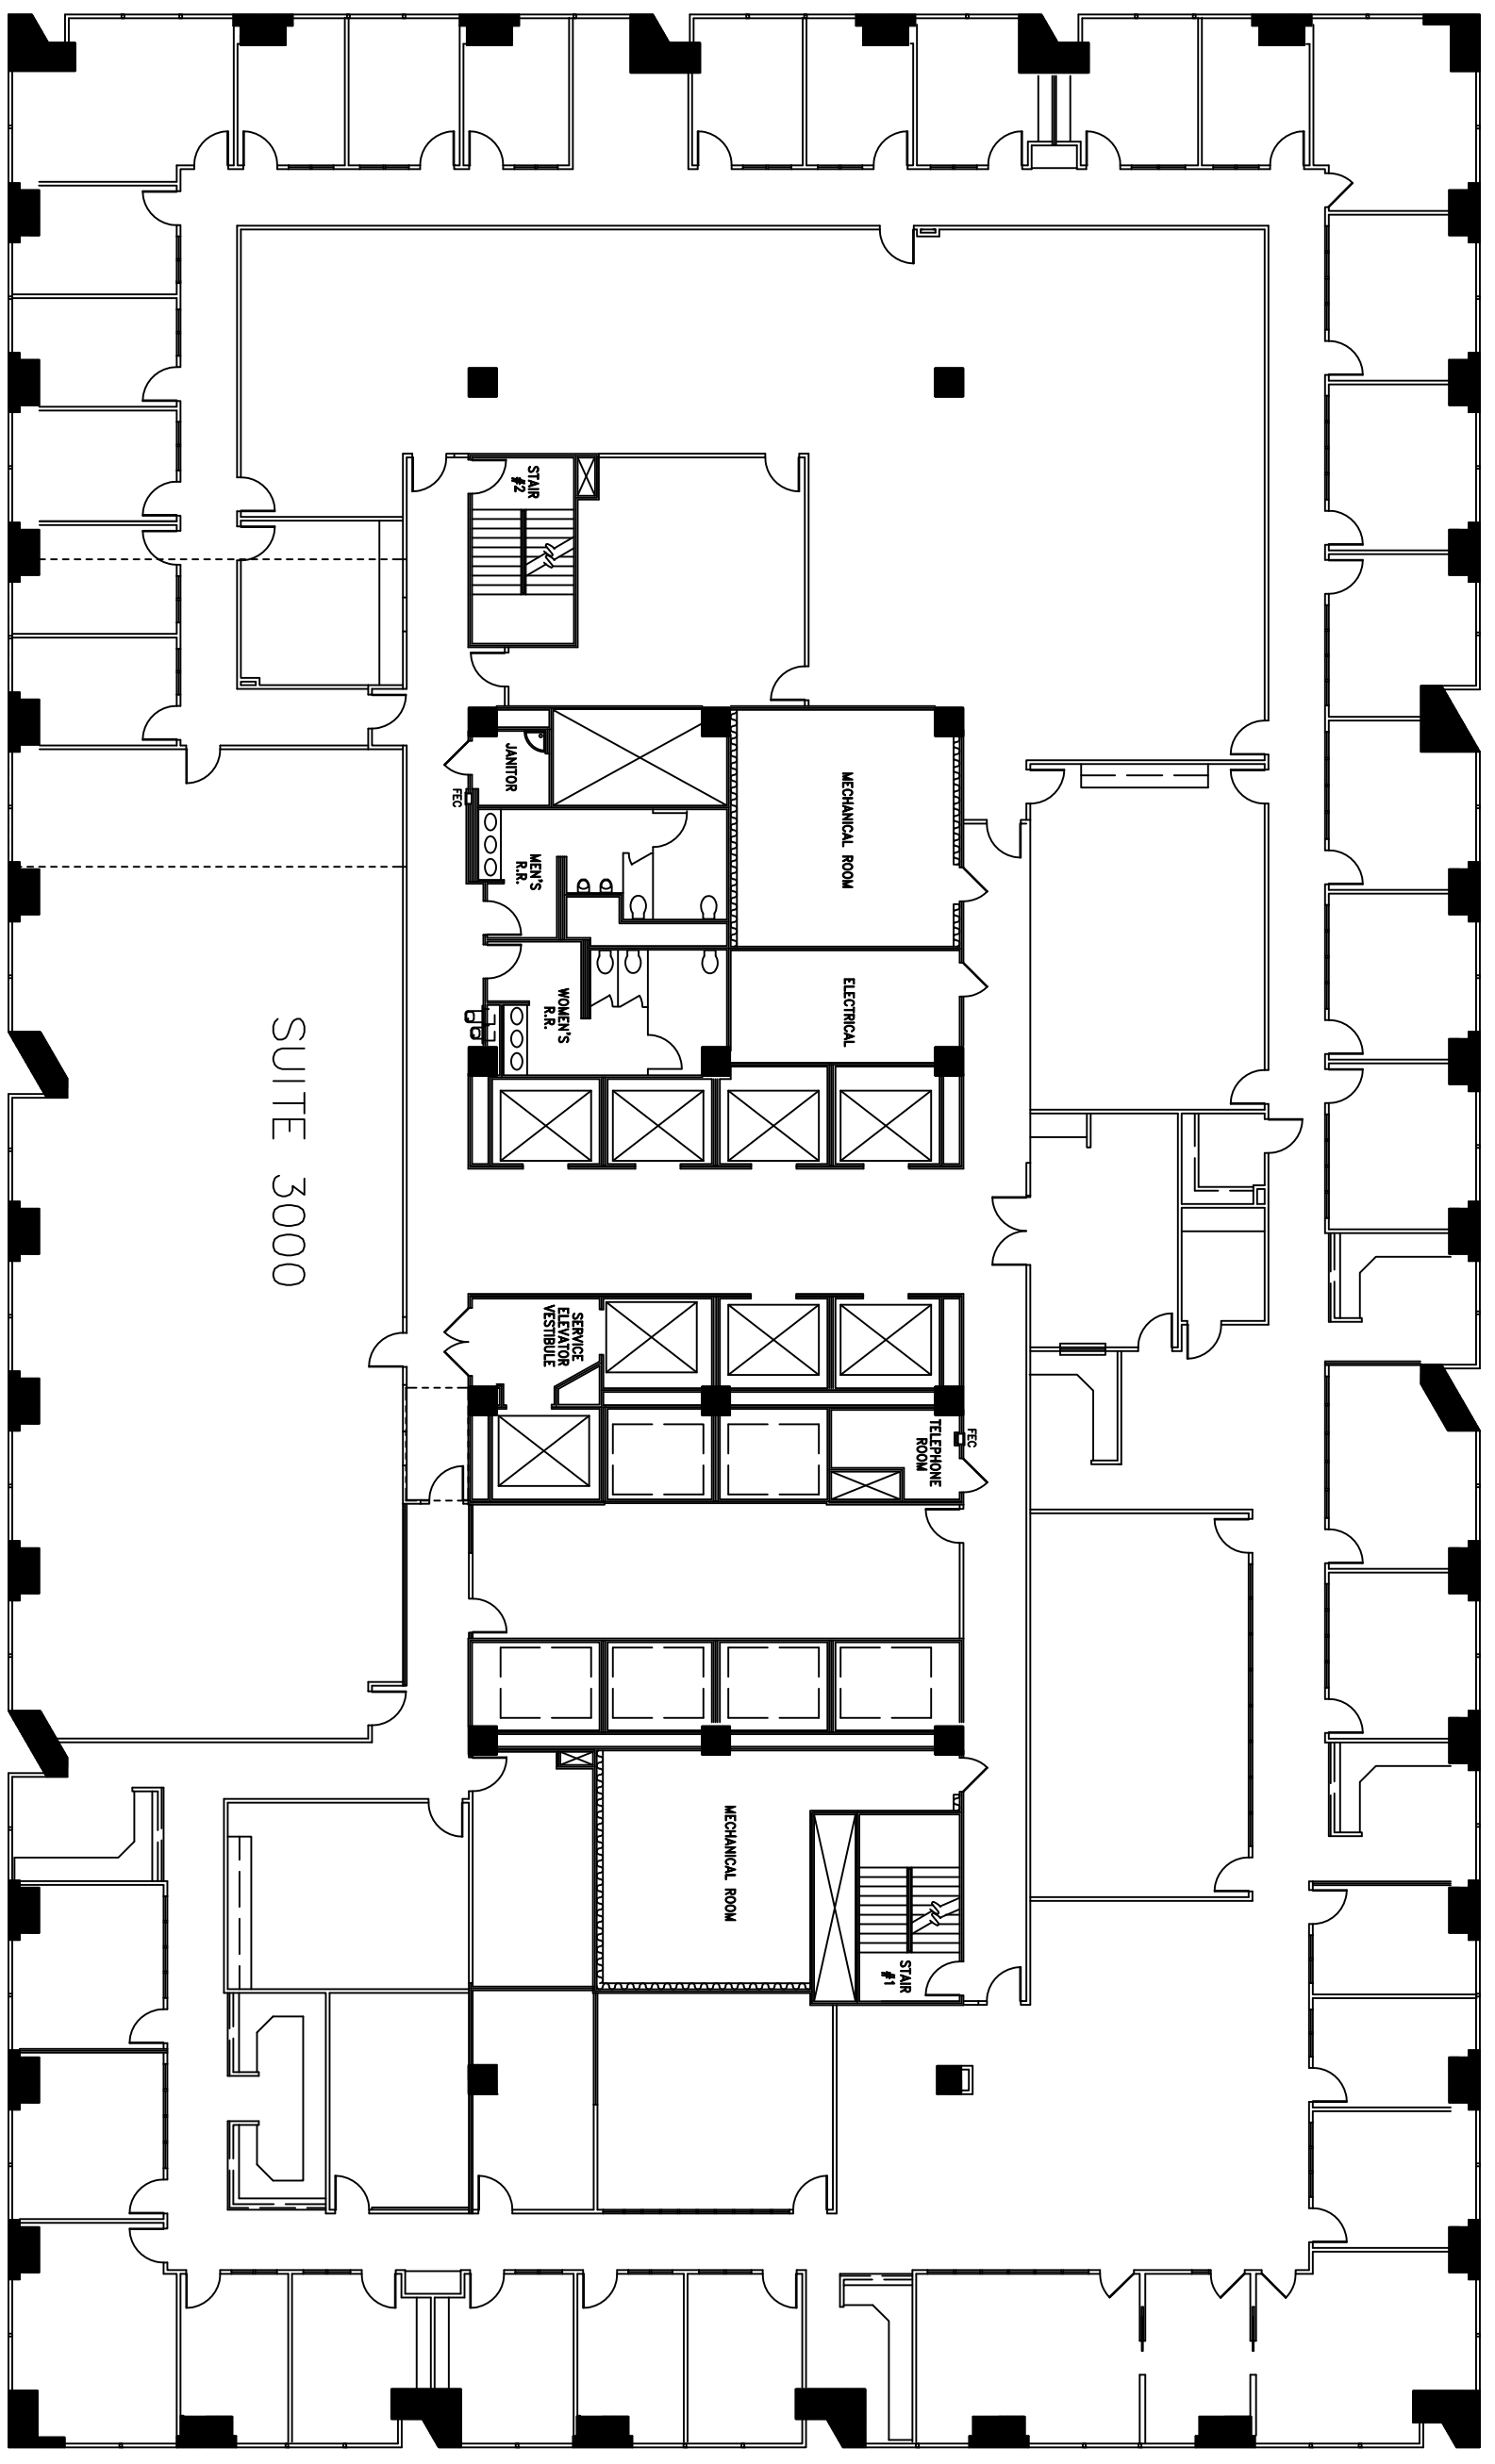

Note That All Dimensions Are Approximate and subject to change without notice

SUITE 3000

Suite 3000

SCALE: 1/16"=1'-0"

28,067 RSF

SQUARE FOOTAGE IS APPROXIMATE

Revision	Issued	By	Date

Title:
30th Floor Plan
Suite 3000

1700 PACIFIC
DALLAS, TX, 75201
TEL: 1-888-OLYMBEC
WWW.OLYMBEC.COM

Scale: N.T.S.
Drawn By:

Date:

Project Name and Location:
1700 Pacific
Dallas, TX

Room #:
#3000