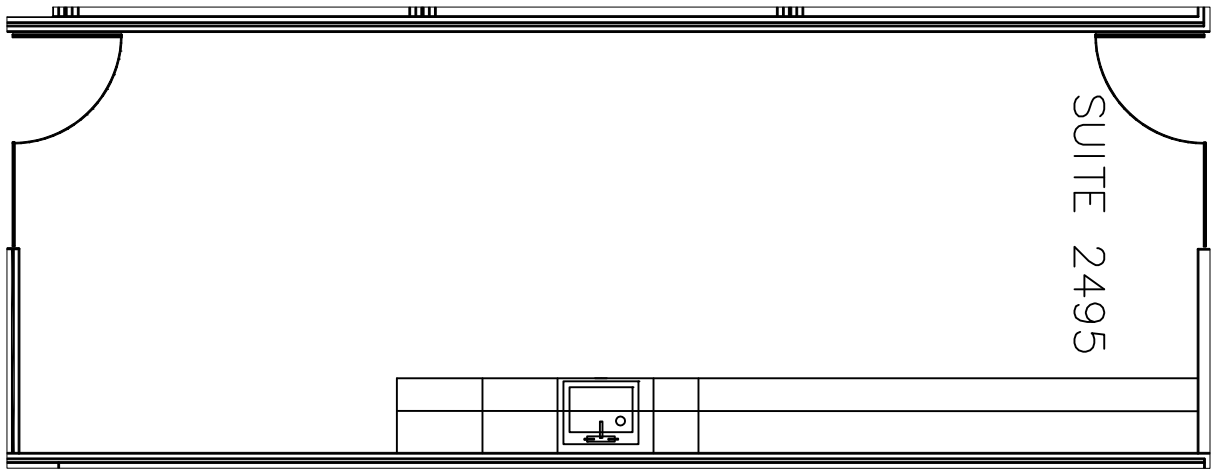

Revision	Revision	
no.	Issue	date

Key Plan

Title:
24th Floor Plan
Suite 2495

1700 PACIFIC
DALLAS, TX, 75201
TEL: 1-888-OLYMBEC
WWW.OLYMBEC.COM

Scale: N.T.S.
Drawn By:

Date:
Project Name and Location:
1700 Pacific
Dallas, TX

Room #:
#2495

I Suite 2495
SCALE: 3/16"=1'-0"
(11"x17")

SQUARE FOOTAGE IS APPROXIMATE
453 RSF

*Note That All Dimensions Are Approximate and subject to change without notice