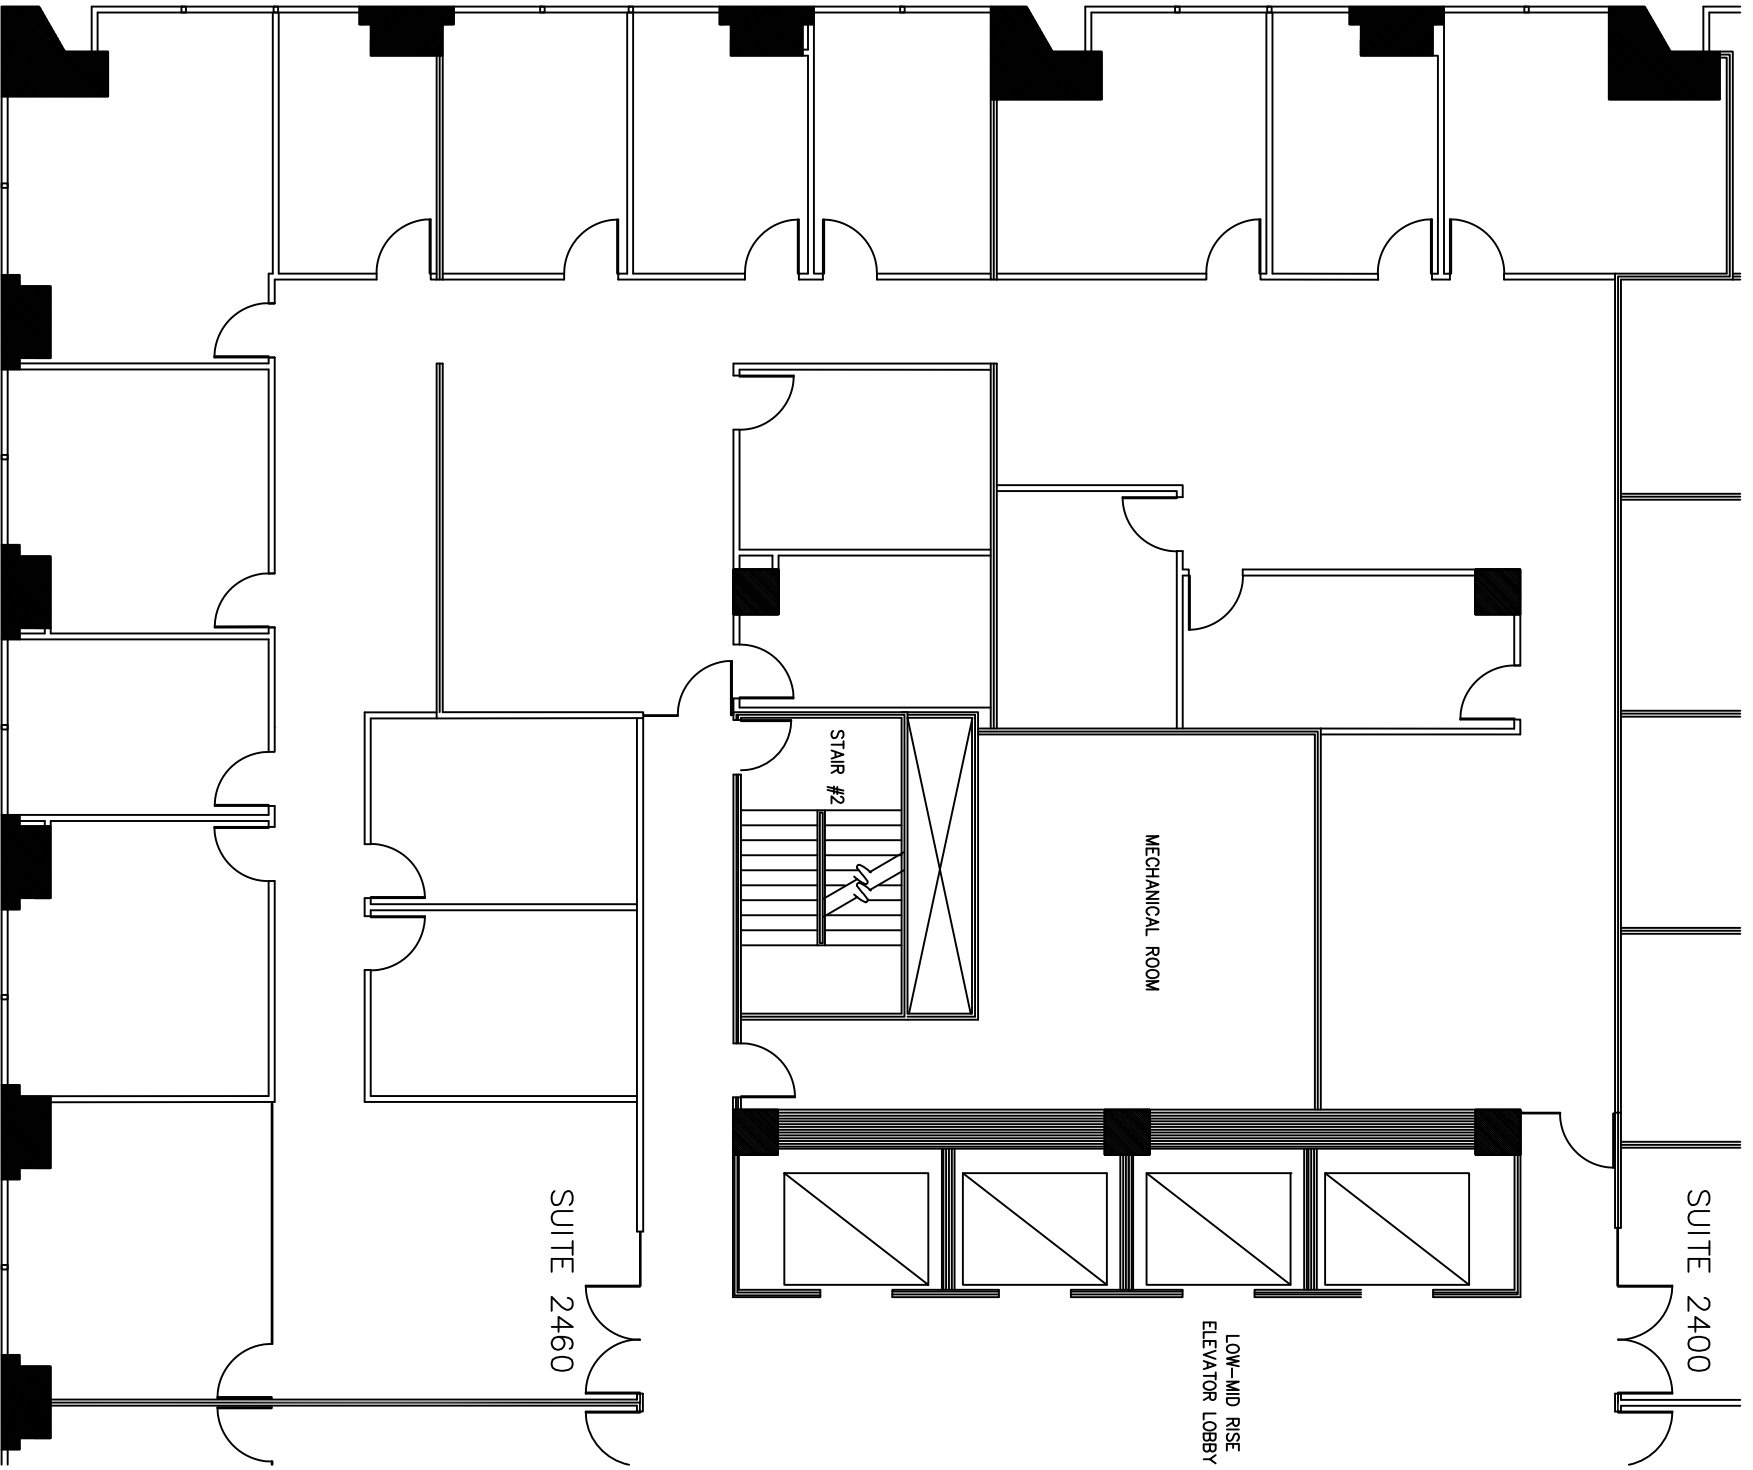

*Note That All Dimensions Are Approximate and subject to change without notice

Suite 2460
 SCALE: 3/32"=1'-0"
 (11"x17")

SQUARE FOOTAGE IS APPROXIMATE

6,340 RSF

Revision	Issued	By	Date

Key Plan

Title:
 24th Floor Plan
 Suite 2460

1700 PACIFIC
DALLAS, TX, 75201
TEL: 1-888-OLYMBEC
WWW.OLYMBEC.COM

OLYMBEC
USA

Scale: N.T.S.
 Drawn By:
 Date:
 Project Name and Location:
 1700 Pacific
 Dallas, TX
 Room #:
 #2460