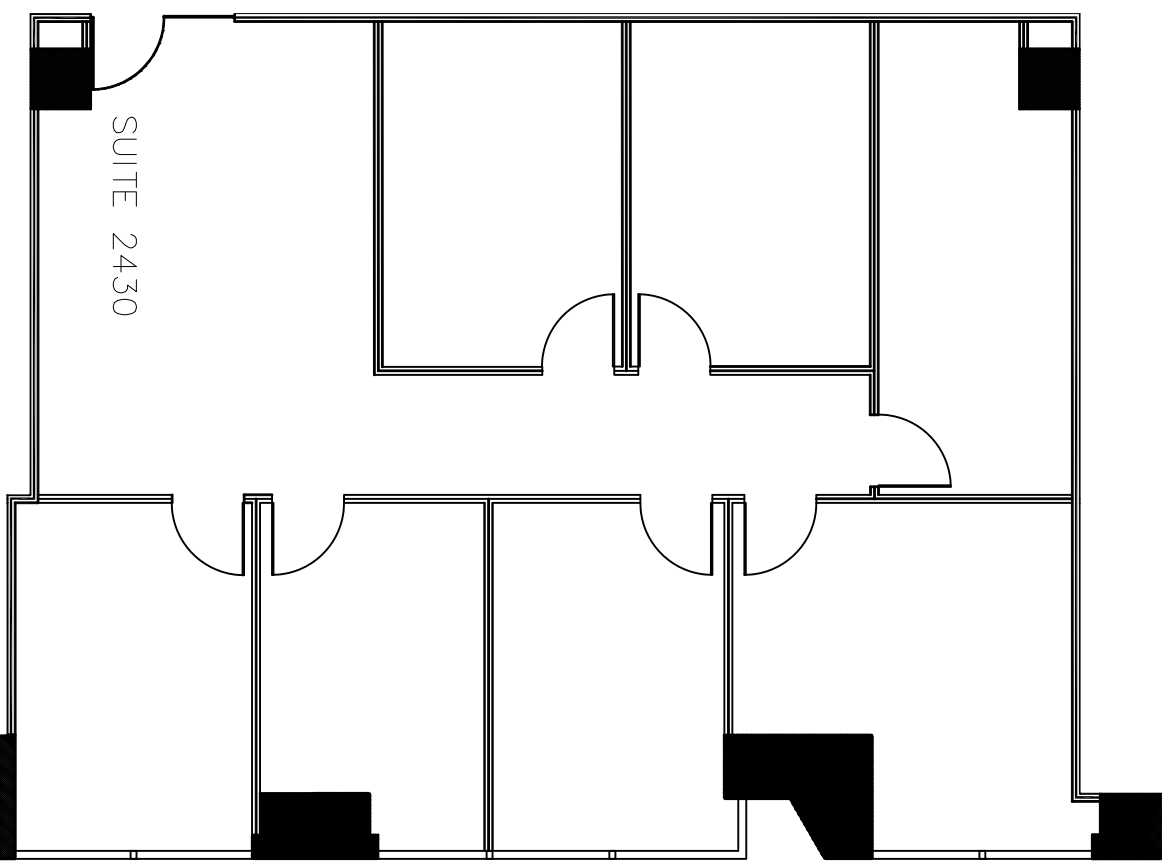

Revision		Ernsdon
no.	Issue	date

Key Plan

Title:
24th Floor Plan
Suite 2430

1700 PACIFIC
DALLAS, TX, 75201
TEL: 1-888-OLYMBEC
WWW.OLYMBEC.COM

Scale: N.T.S.
Drawn By:

Date:

Project Name and Location:
1700 Pacific
Dallas, TX

Room #:
#2430

 Suite 2430
SCALE: 1/8"=1'-0"
(11"x17")

1,801 RSF
SQUARE FOOTAGE IS APPROXIMATE
AND MUST BE FIELD VERIFIED

*Note That All Dimensions Are Approximate and subject to change without notice