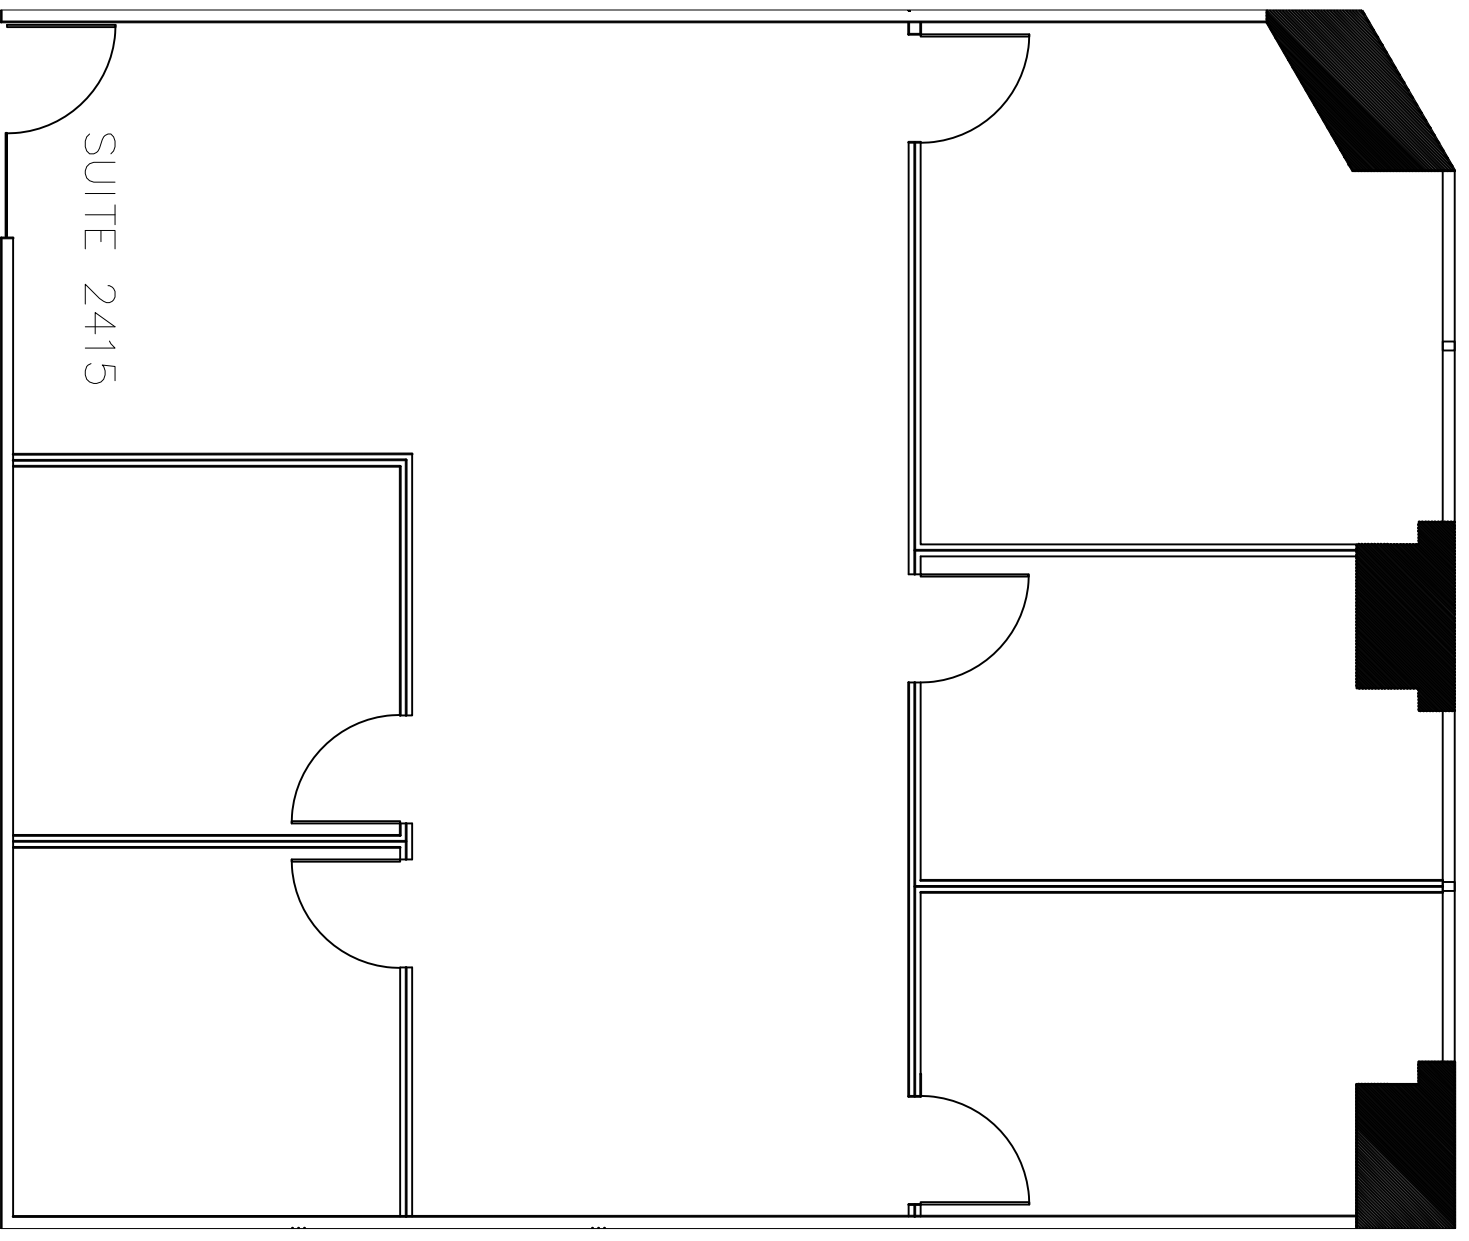

Title:  
 24th Floor Plan  
 Suite 2415

Scale: N.T.S.

Drawn By:

Date:

Project Name and Location:  
 1700 Pacific  
 Dallas, TX

Room #:  
 #2415

1700 PACIFIC  
 DALLAS, TX, 75201  
 TEL: 1-888-OLYMBEC  
 WWW.OLYMBEC.COM

**I** Suite 2415

SCALE: 3/16"=1'-0"  
 (11"x17")

1,577 RSF  
 SQUARE FOOTAGE IS APPROXIMATE

\*Note That All Dimensions Are Approximate and subject to change without notice