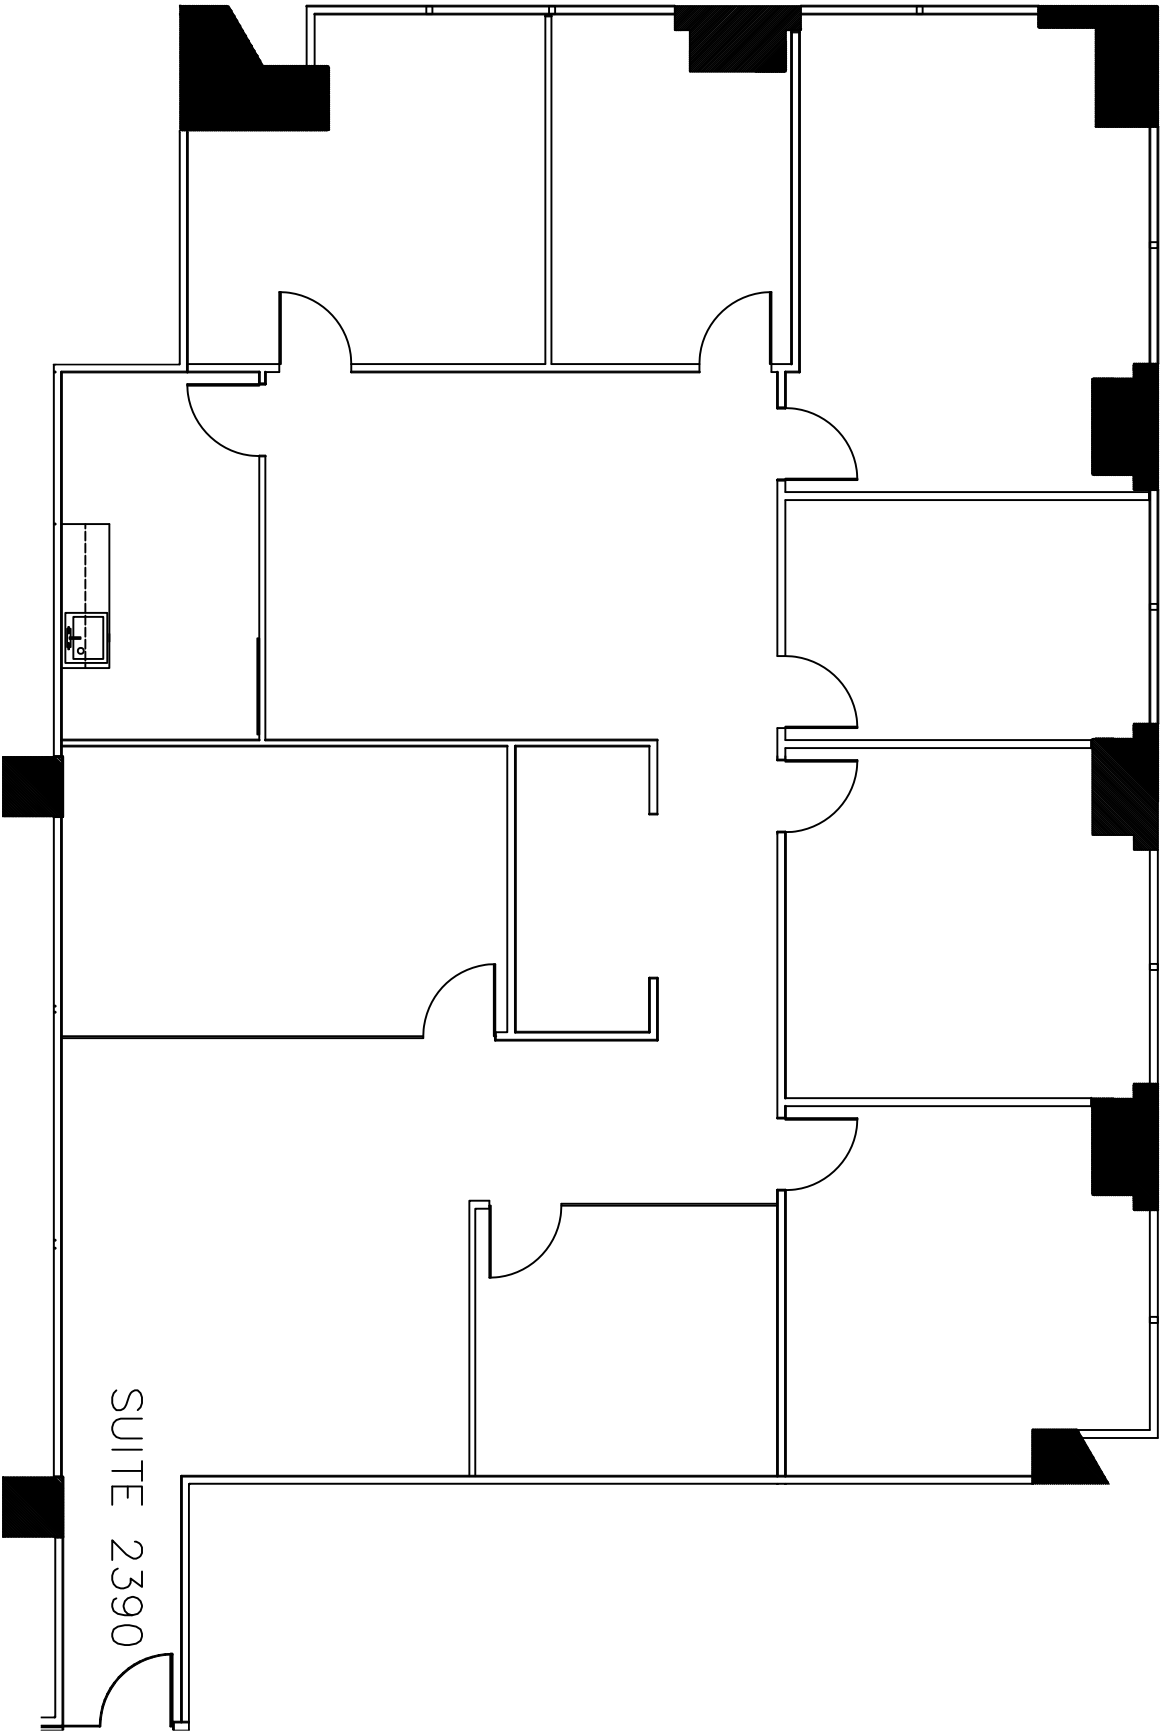

Revision	Revision	
no.	Issue	date

*Note That All Dimensions Are Approximate and subject to change without notice

I Suite 2390
 SCALE: 1/8"=1'-0"
 (11"x17")

SQUARE FOOTAGE IS APPROXIMATE
 3,279 RSF

Title:
 23rd Floor Plan
 Suite 2390

1700 PACIFIC

OLYMBEC USA

1700 PACIFIC
 DALLAS, TX, 75201
 TEL: 1-888-OLYMBEC
 WWW.OLYMBEC.COM

Scale: N.T.S.
 Drawn By:
 Date:
 Project Name and Location:
 1700 Pacific
 Dallas, TX
 Room #:
 #2390