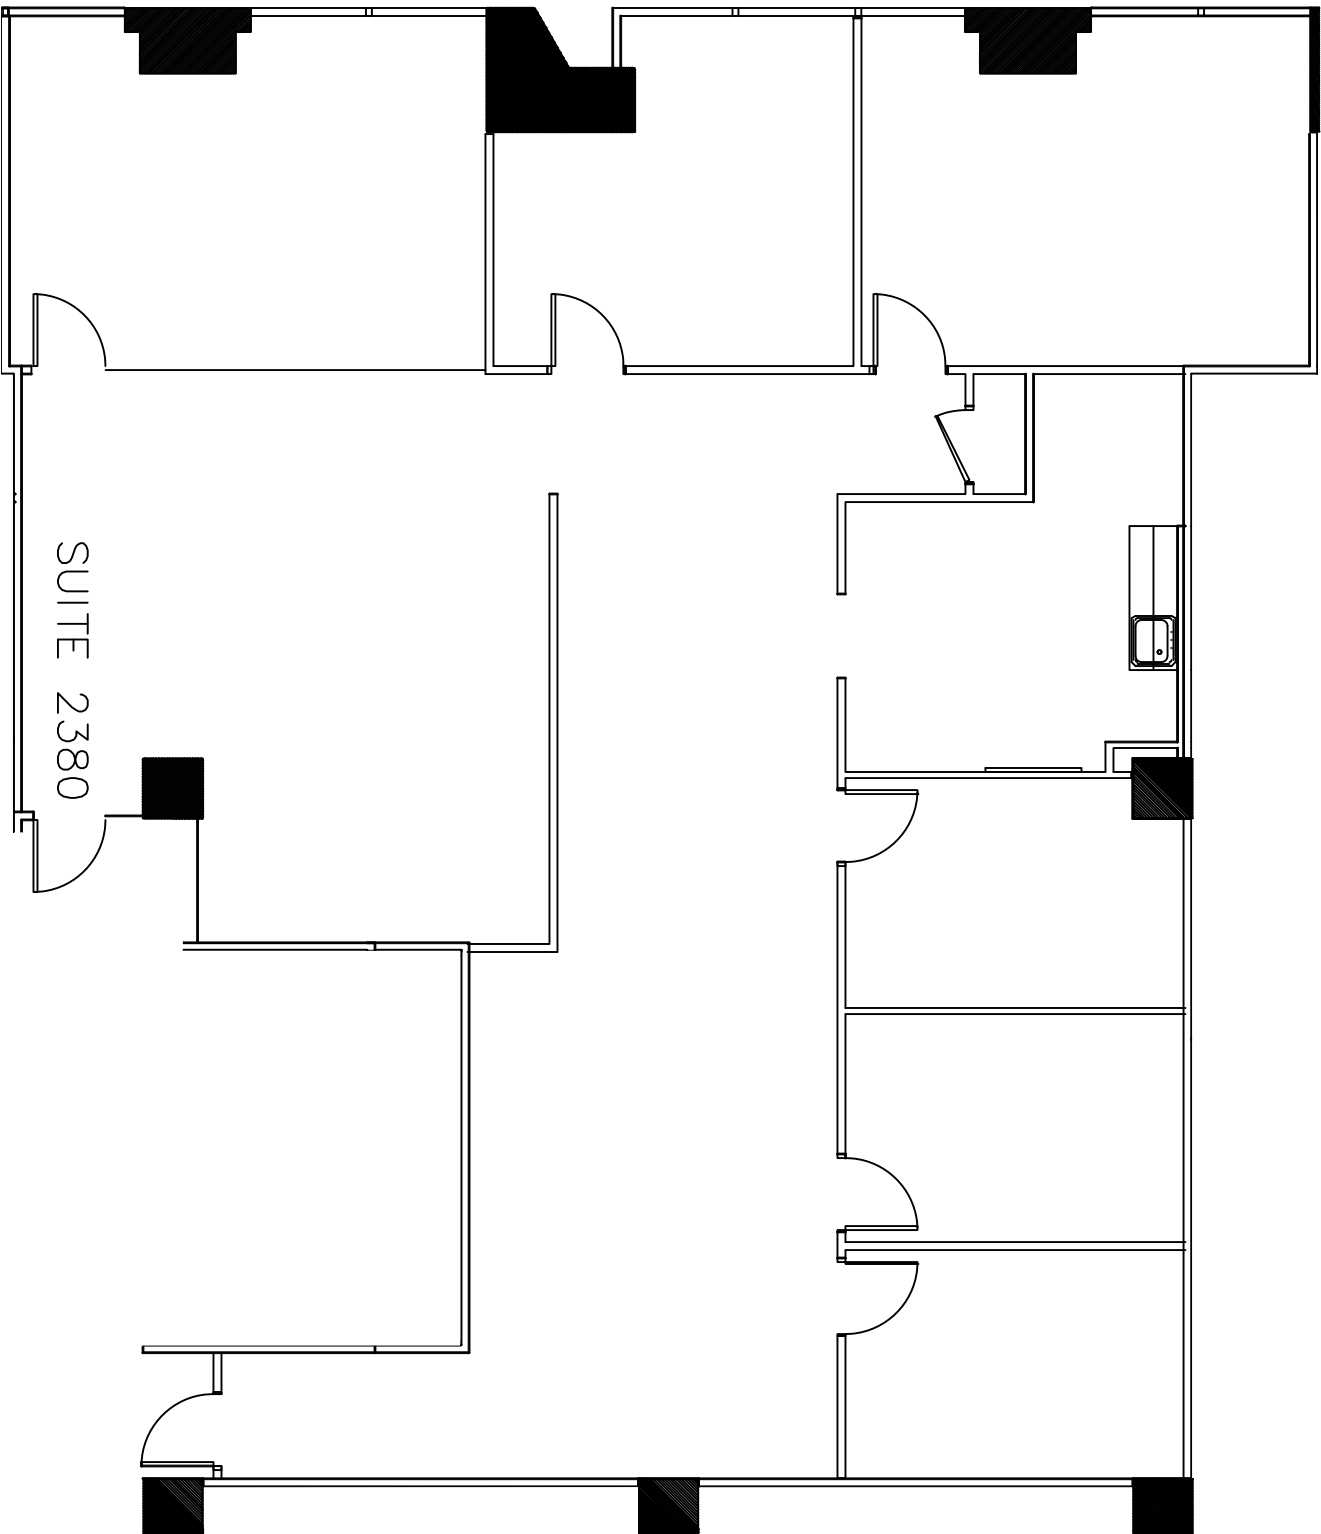

Revision	Entered	
no.	Issue	date

Key Plan

Title:
23rd Floor Plan
Suite 2380

Scale: N.T.S.
Drawn By: _____

Date: _____
Project Name and Location:
1700 Pacific
Dallas, TX

Room #:
#2380

1700 Pacific
SCALE: 1/8"=1'-0"
(11"x17")

3,140 RSF
SQUARE FOOTAGE IS APPROXIMATE

*Note That All Dimensions Are Approximate and subject to change without notice