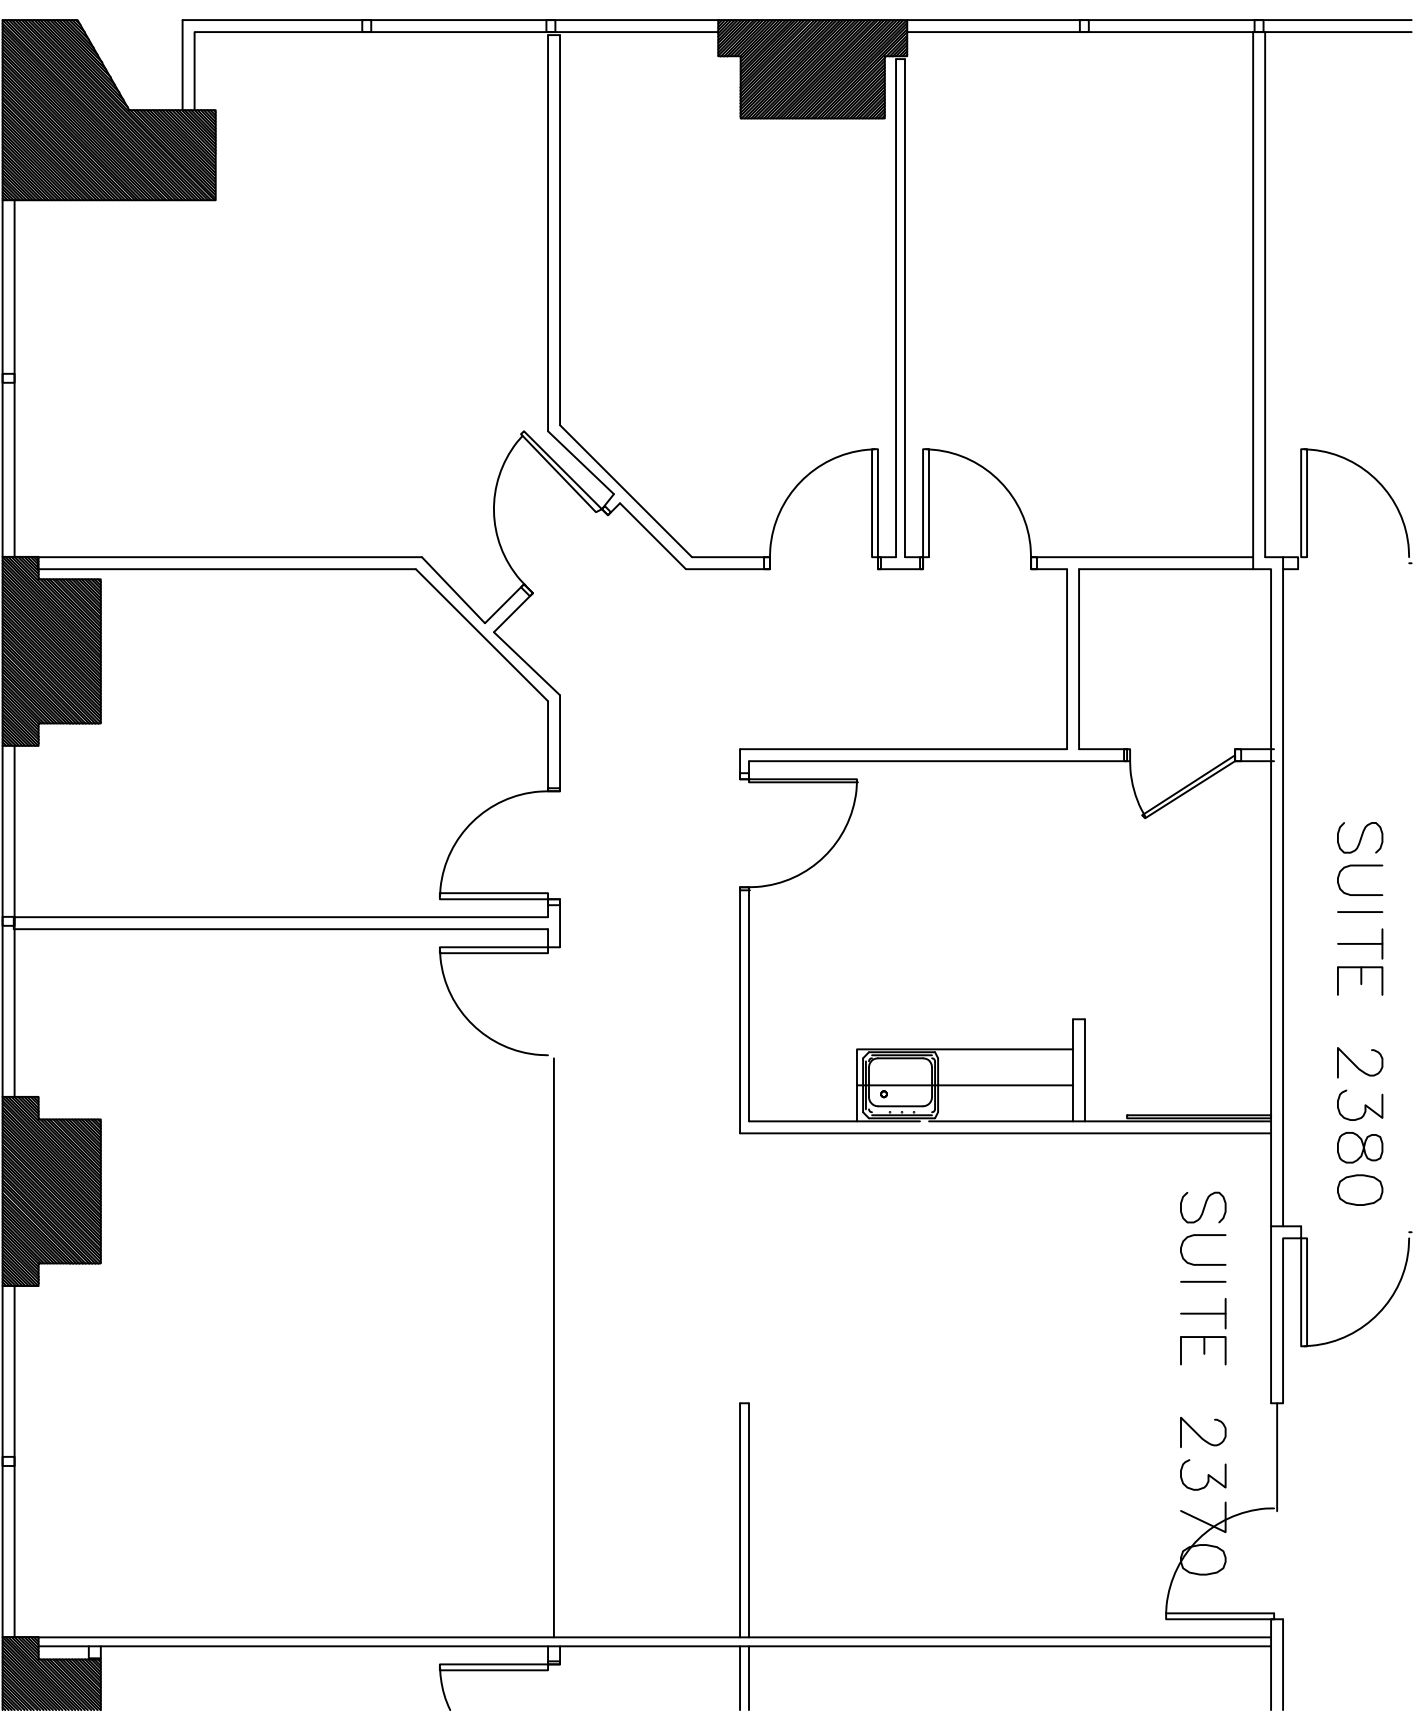

Revision	Revision	
no.	Issue	date

Suite 2370
 SCALE: 1/8"=1'-0"
 (11"x17")

1,863 RSF
 SQUARE FOOTAGE IS APPROXIMATE

Key Plan

Title:
 23rd Floor Plan
 Suite 2370

1700 PACIFIC

OLYMBEC USA

1700 PACIFIC
 DALLAS, TX, 75201
 TEL: 1-888-OLYMBEC
 WWW.OLYMBEC.COM

Scale: N.T.S.
 Drawn By:
 Date:
 Project Name and Location:
 1700 Pacific
 Dallas, TX
 Room #:
 #2370

*Note That All Dimensions Are Approximate and subject to change without notice