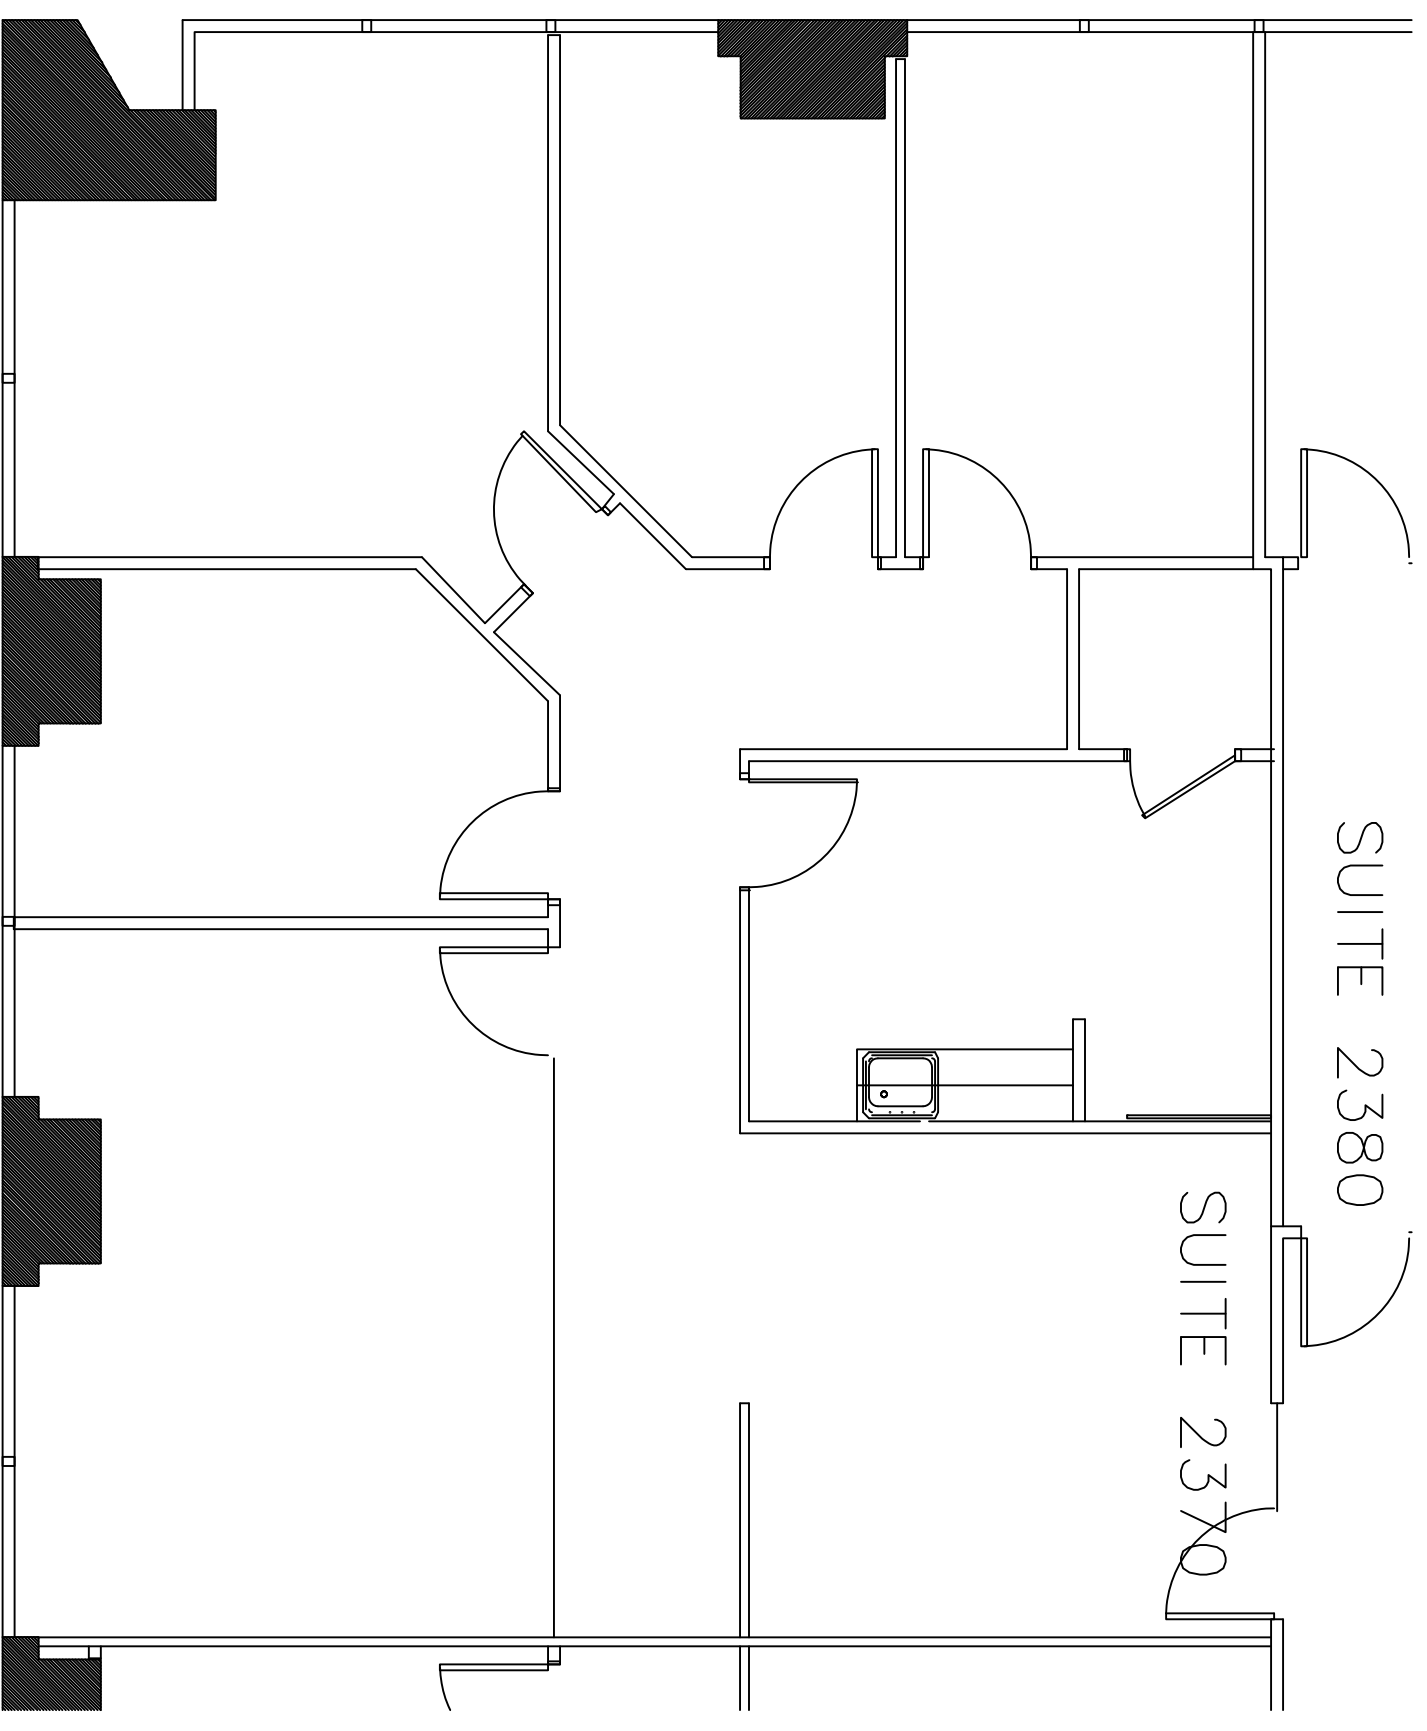

Revision	Entered	
no.	Issue	date

Suite 2370
 SCALE: 1/8"=1'-0"
 (11"x17")

1,863 RSF
 SQUARE FOOTAGE IS APPROXIMATE

1700 PACIFIC	 1700 PACIFIC DALLAS, TX, 75201 TEL: 1-888-OLYMBEC WWW.OLYMBEC.COM
Title: 23rd Floor Plan Suite 2370	Key Plan 
Scale: N.T.S. Drawn By:	Project Name and Location: 1700 Pacific Dallas, TX
Date:	Room #: #2370

*Note That All Dimensions Are Approximate and subject to change without notice