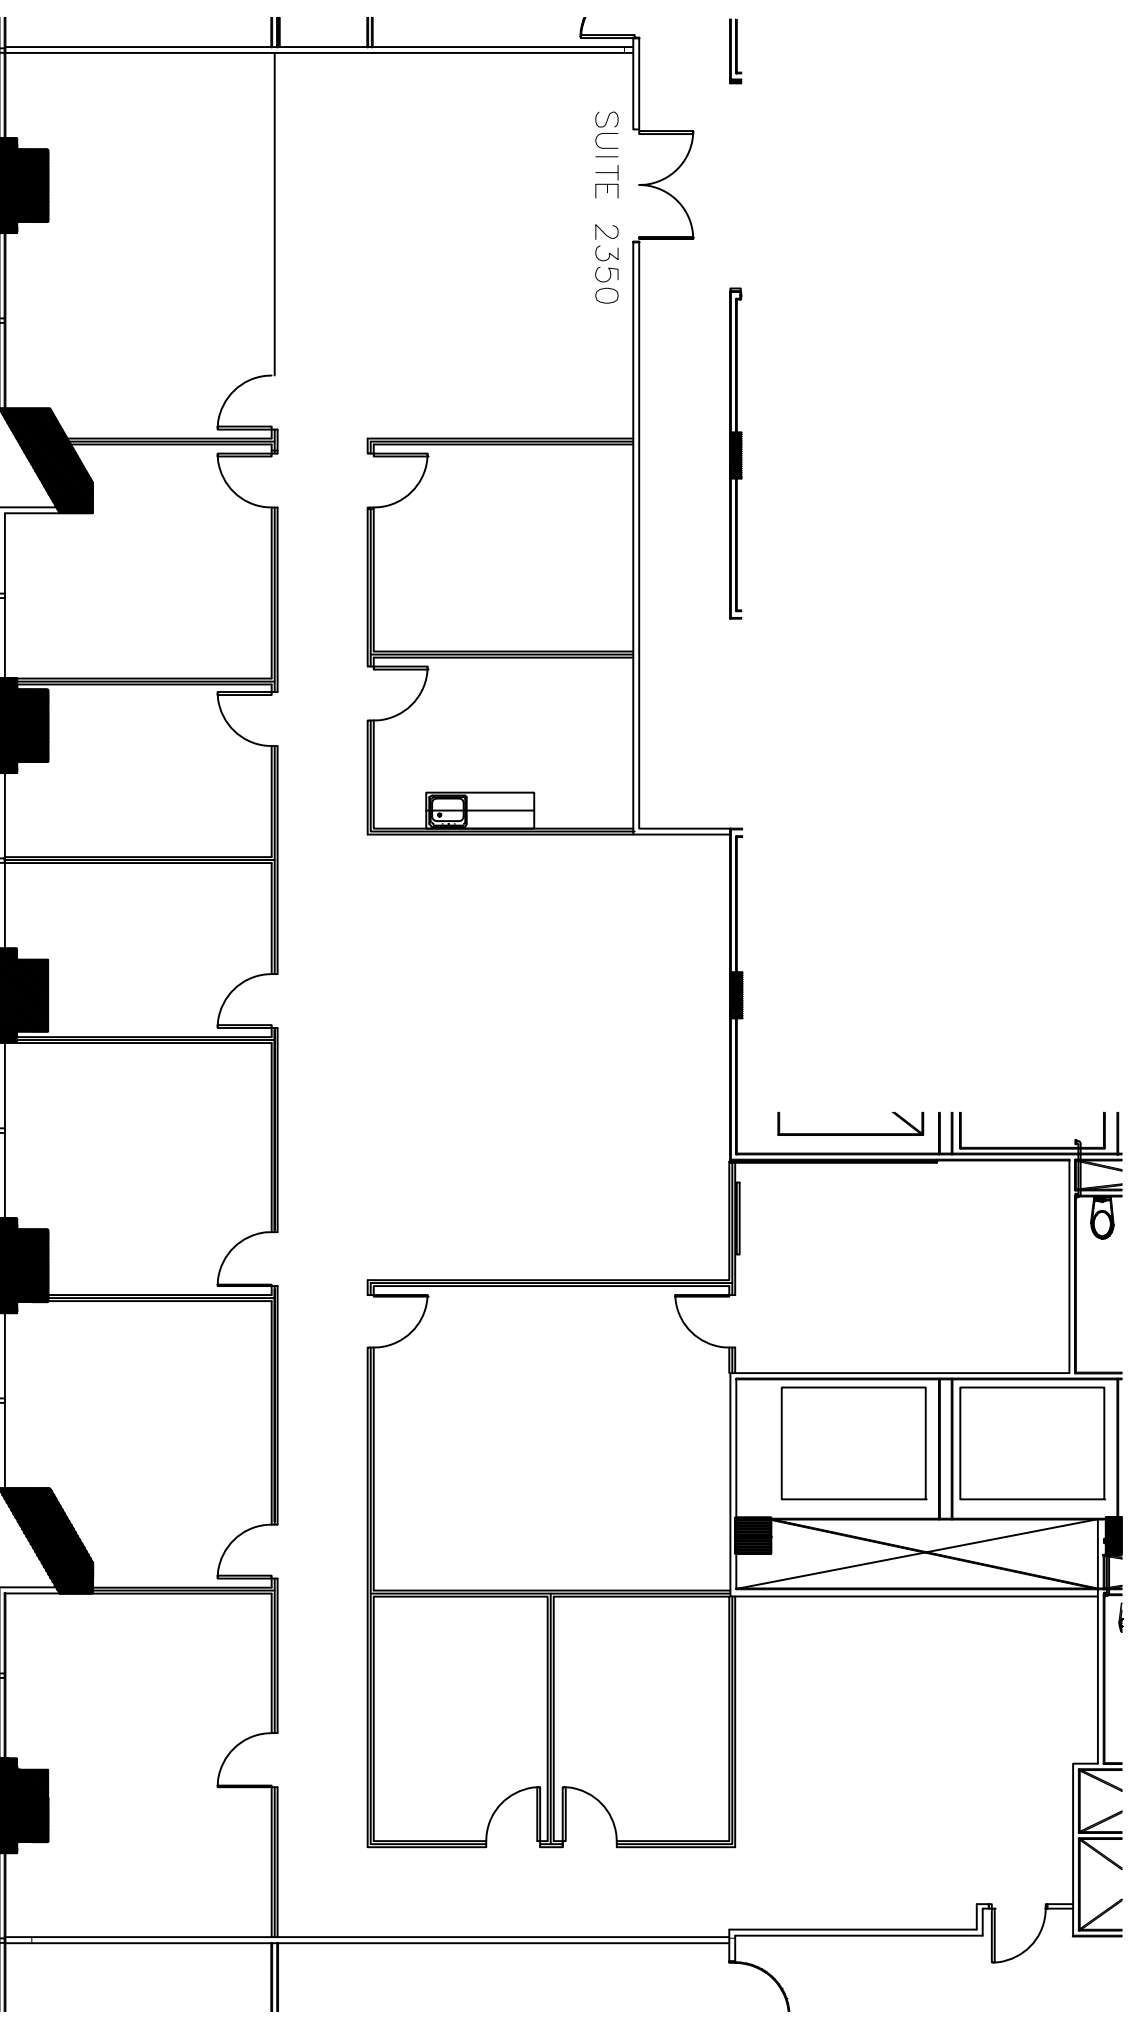

Revision	Revision	
no.	Issue	date

Suite 2350
 SCALE: 1/8"=1'-0"
 (11"x17")

5,429 RSF
 SQUARE FOOTAGE IS APPROXIMATE
 AND MUST BE FIELD VERIFIED

Title:
 23rd Floor Plan
 Suite 2350

1700 PACIFIC

OLYMBEC USA

1700 PACIFIC
 DALLAS, TX, 75201
 TEL: 1-888-OLYMBEC
 WWW.OLYMBEC.COM

Scale: N.T.S.
 Drawn By:
 Date:
 Project Name and Location:
 1700 Pacific
 Dallas, TX

Room #:
 #2350

*Note That All Dimensions Are Approximate and subject to change without notice