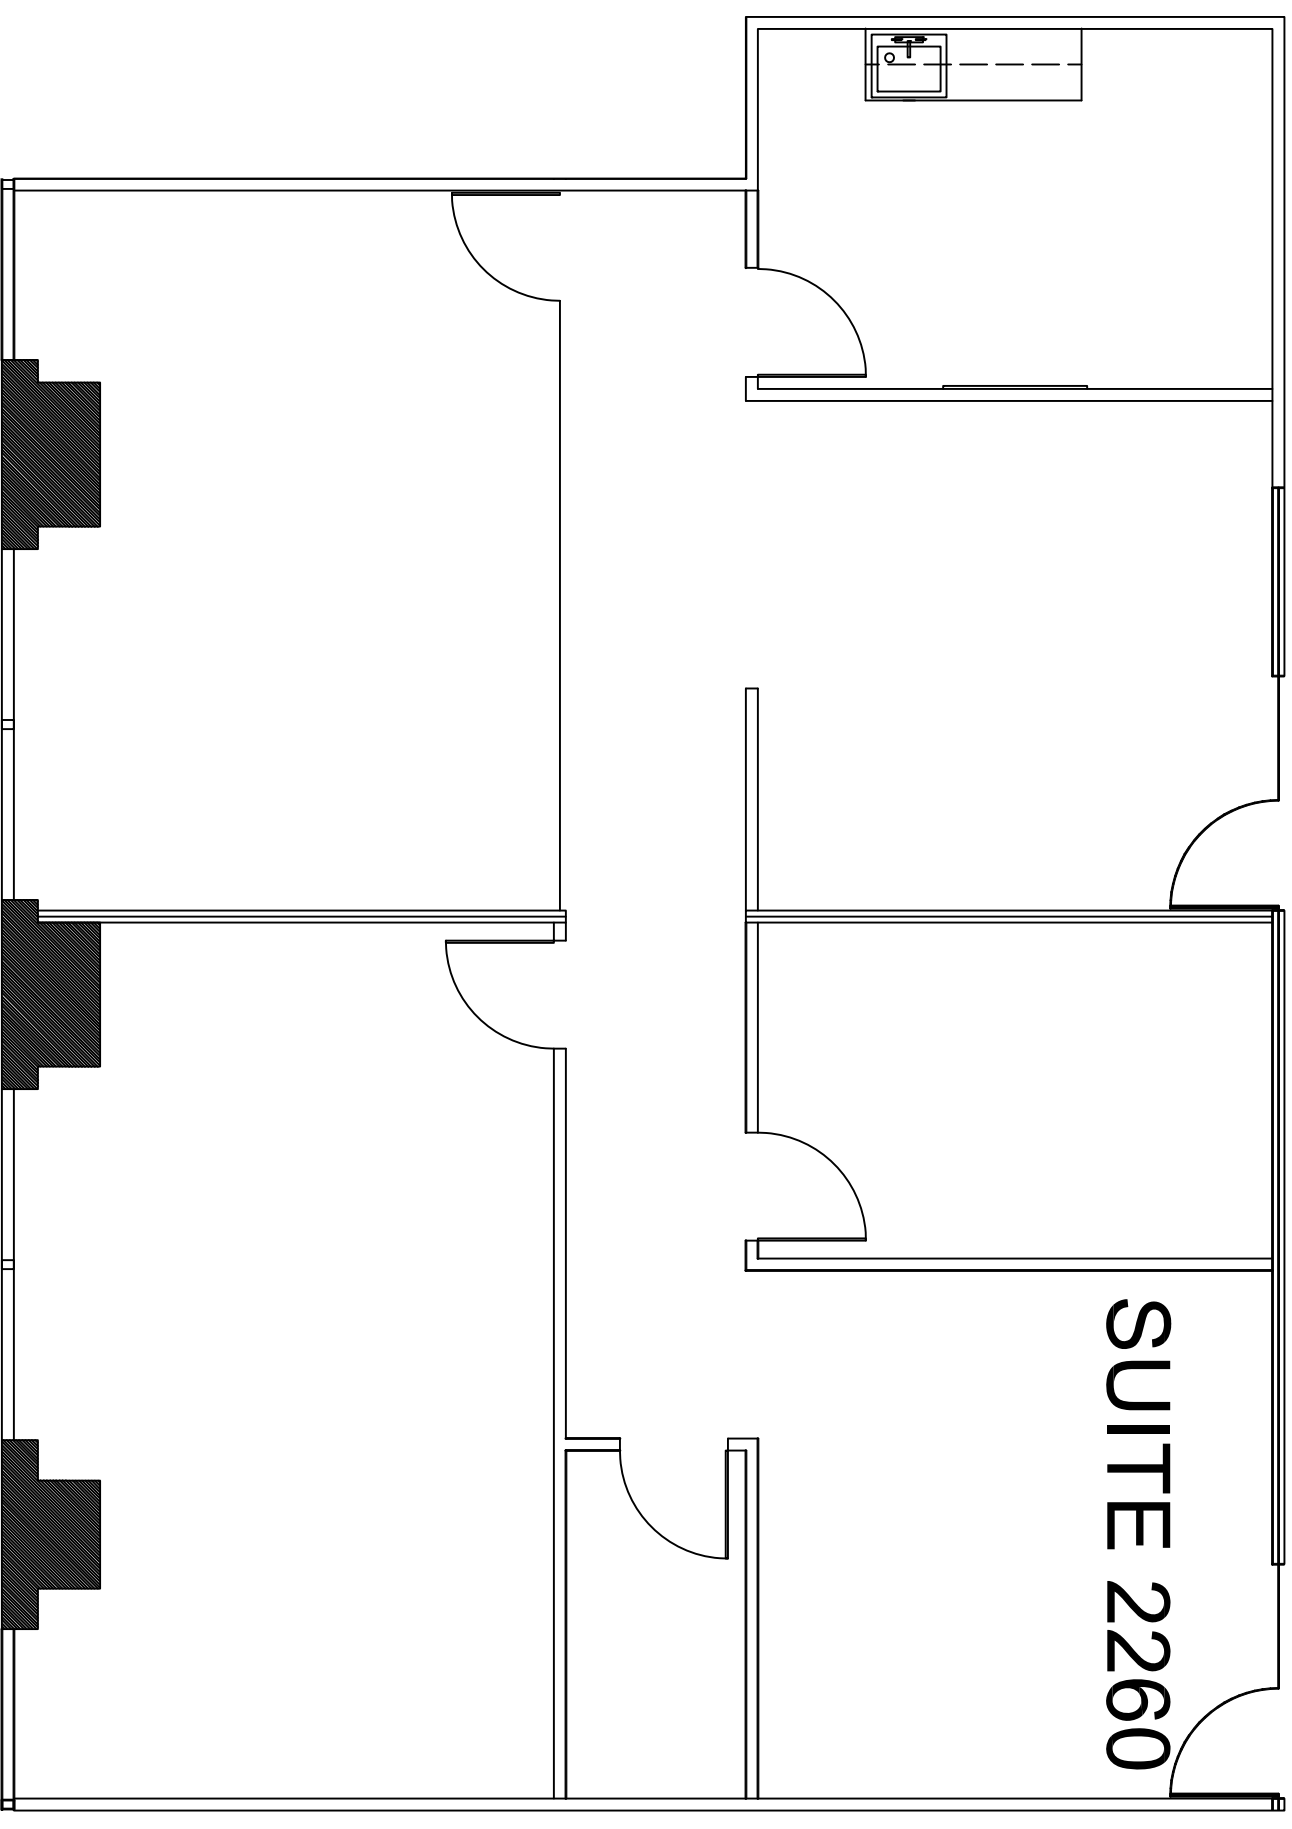

Revision

Revision

no.	Issue	date

SUITE 2260

Key Plan

Title:
22nd Floor Plan
Suite 2260

 1700 PACIFIC DALLAS, TX, 75201 TEL: 1-888-OLYMBEC WWW.OLYMBEC.COM	 OLYMBEC USA
---	---

Scale: N.T.S.
Drawn By:

Date:
Project Name and Location:
1700 Pacific
Dallas, TX

Room #:
#2260

1,953 RSF

SQUARE FOOTAGE IS APPROXIMATE

	Suite 2260 SCALE: 3/16"=1'-0" (11"x17")
--	--

*Note That All Dimensions Are Approximate and subject to change without notice