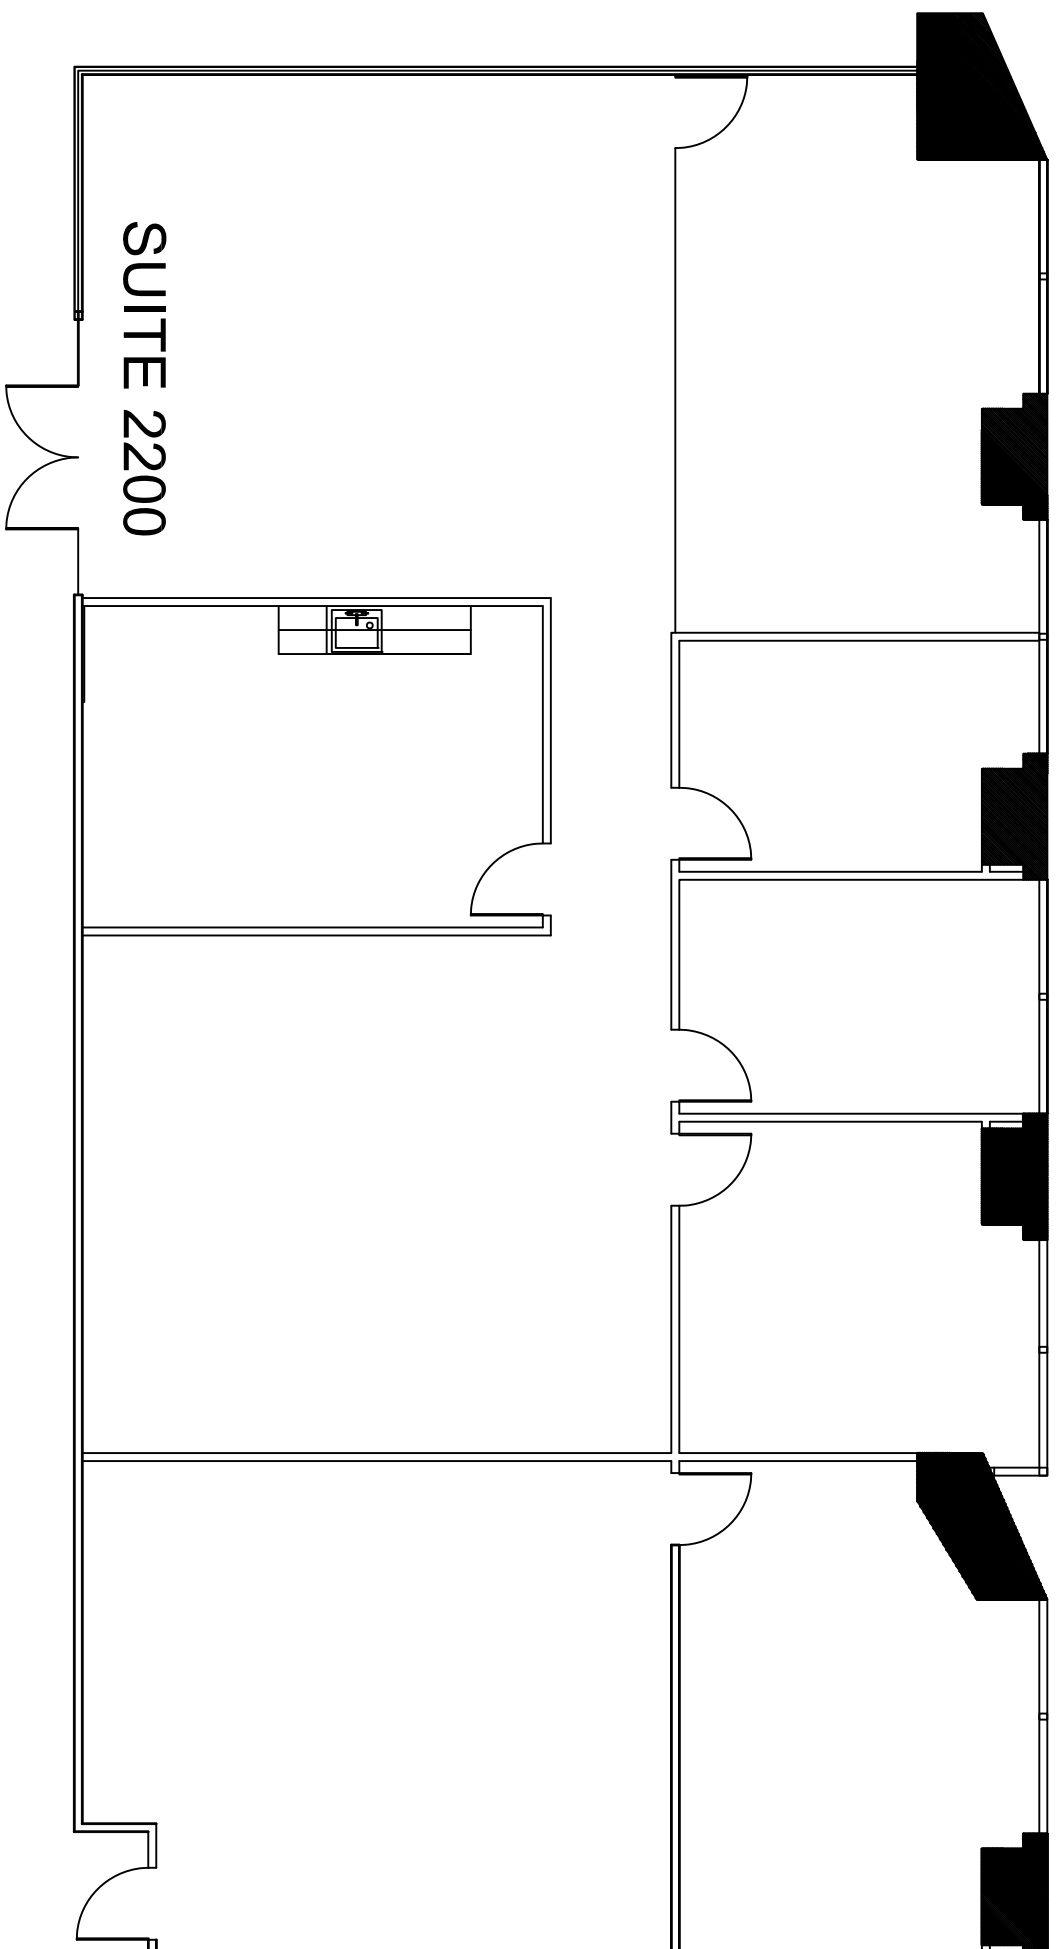

Revision	Revision	
no.	issue	date

Key Plan

Title:
22nd Floor Plan
Suite 2200

Scale: N.T.S.
Drawn By: _____

Date: _____

Project Name and Location:
1700 Pacific
Dallas, TX

Room #:
#2200

3,698 RSF

SQUARE FOOTAGE IS APPROXIMATE

 Suite 2200
SCALE: 1/8"=1'-0"
(11"x17")

Note: All Dimensions Are Approximate and subject to change without notice