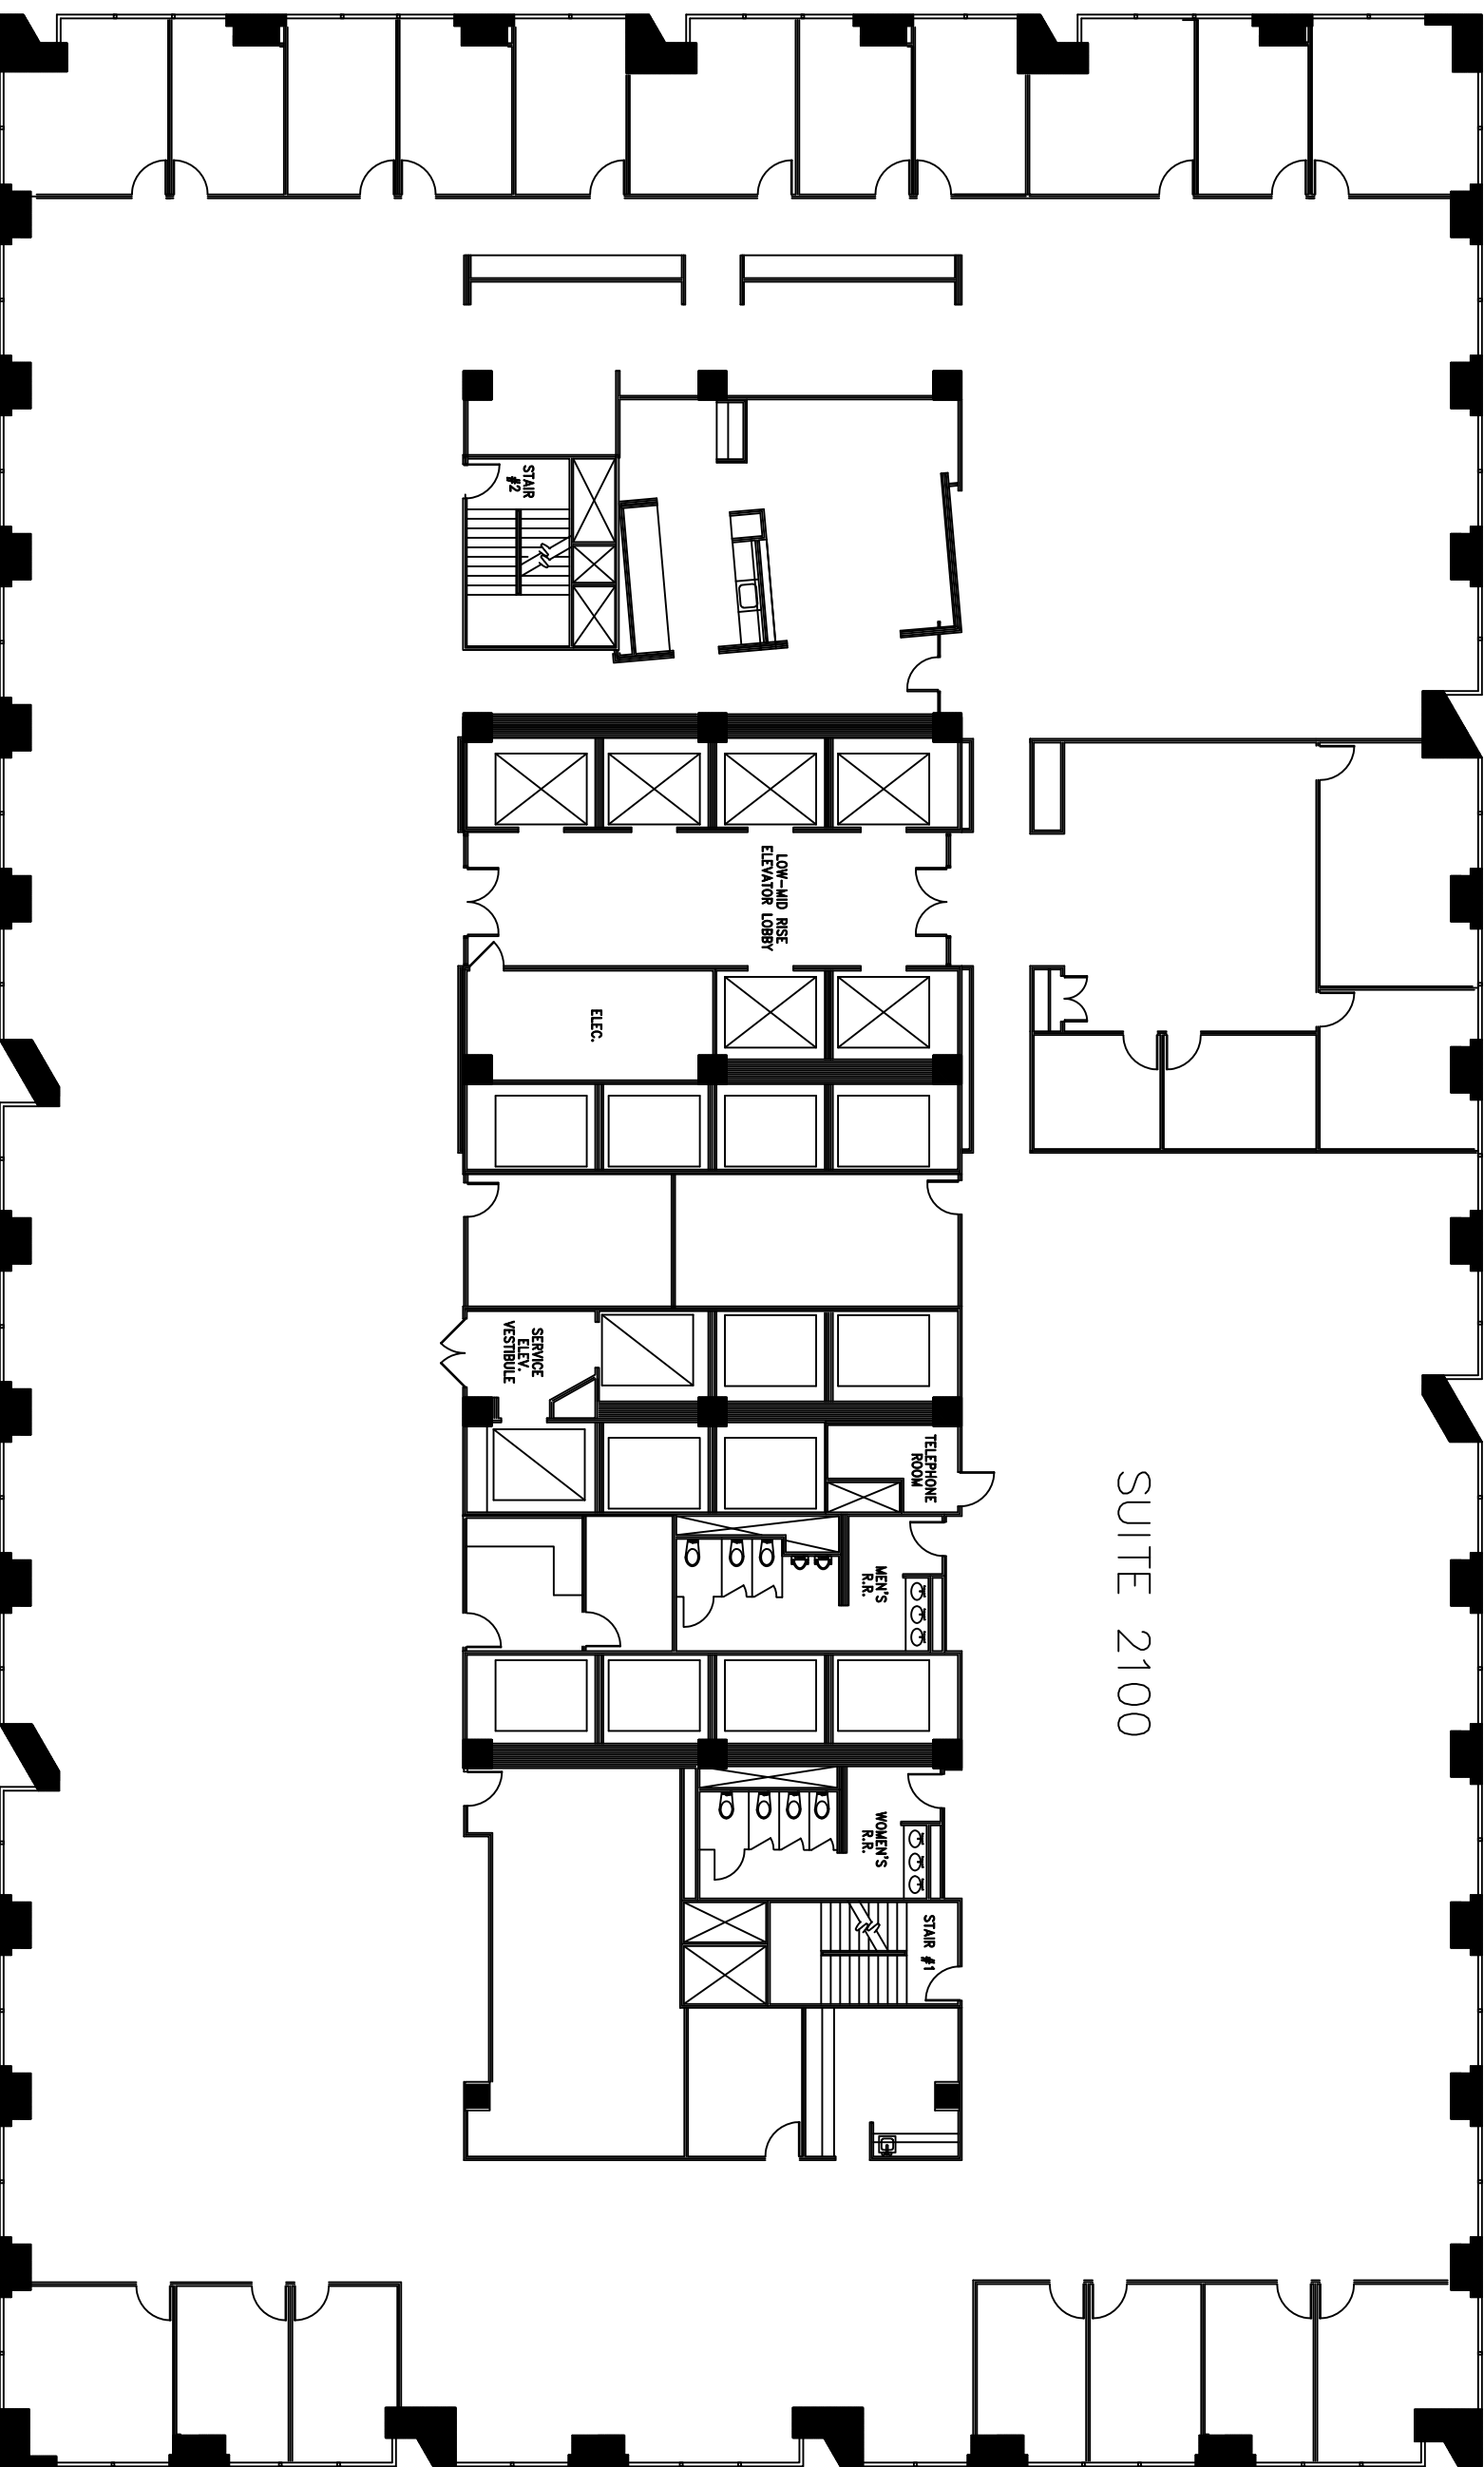

*Note That All Dimensions Are Approximate and subject to change without notice

SUITE 2100

 Suite 2100
SCALE: 1/16"=1'0"

SQUARE FOOTAGE IS APPROXIMATE
27,449 RSF

Revision	Issue	date	Emssion

Title:
21st Floor Plan
Suite 2100

Scale: N.T.S.

Drawn By:

Date:

Project Name and Location:
1700 Pacific
Dallas, TX

Room #:
#2100

1700 PACIFIC
DALLAS, TX, 75201
TEL: 1-888-OLYMBEC
WWW.OLYMBEC.COM