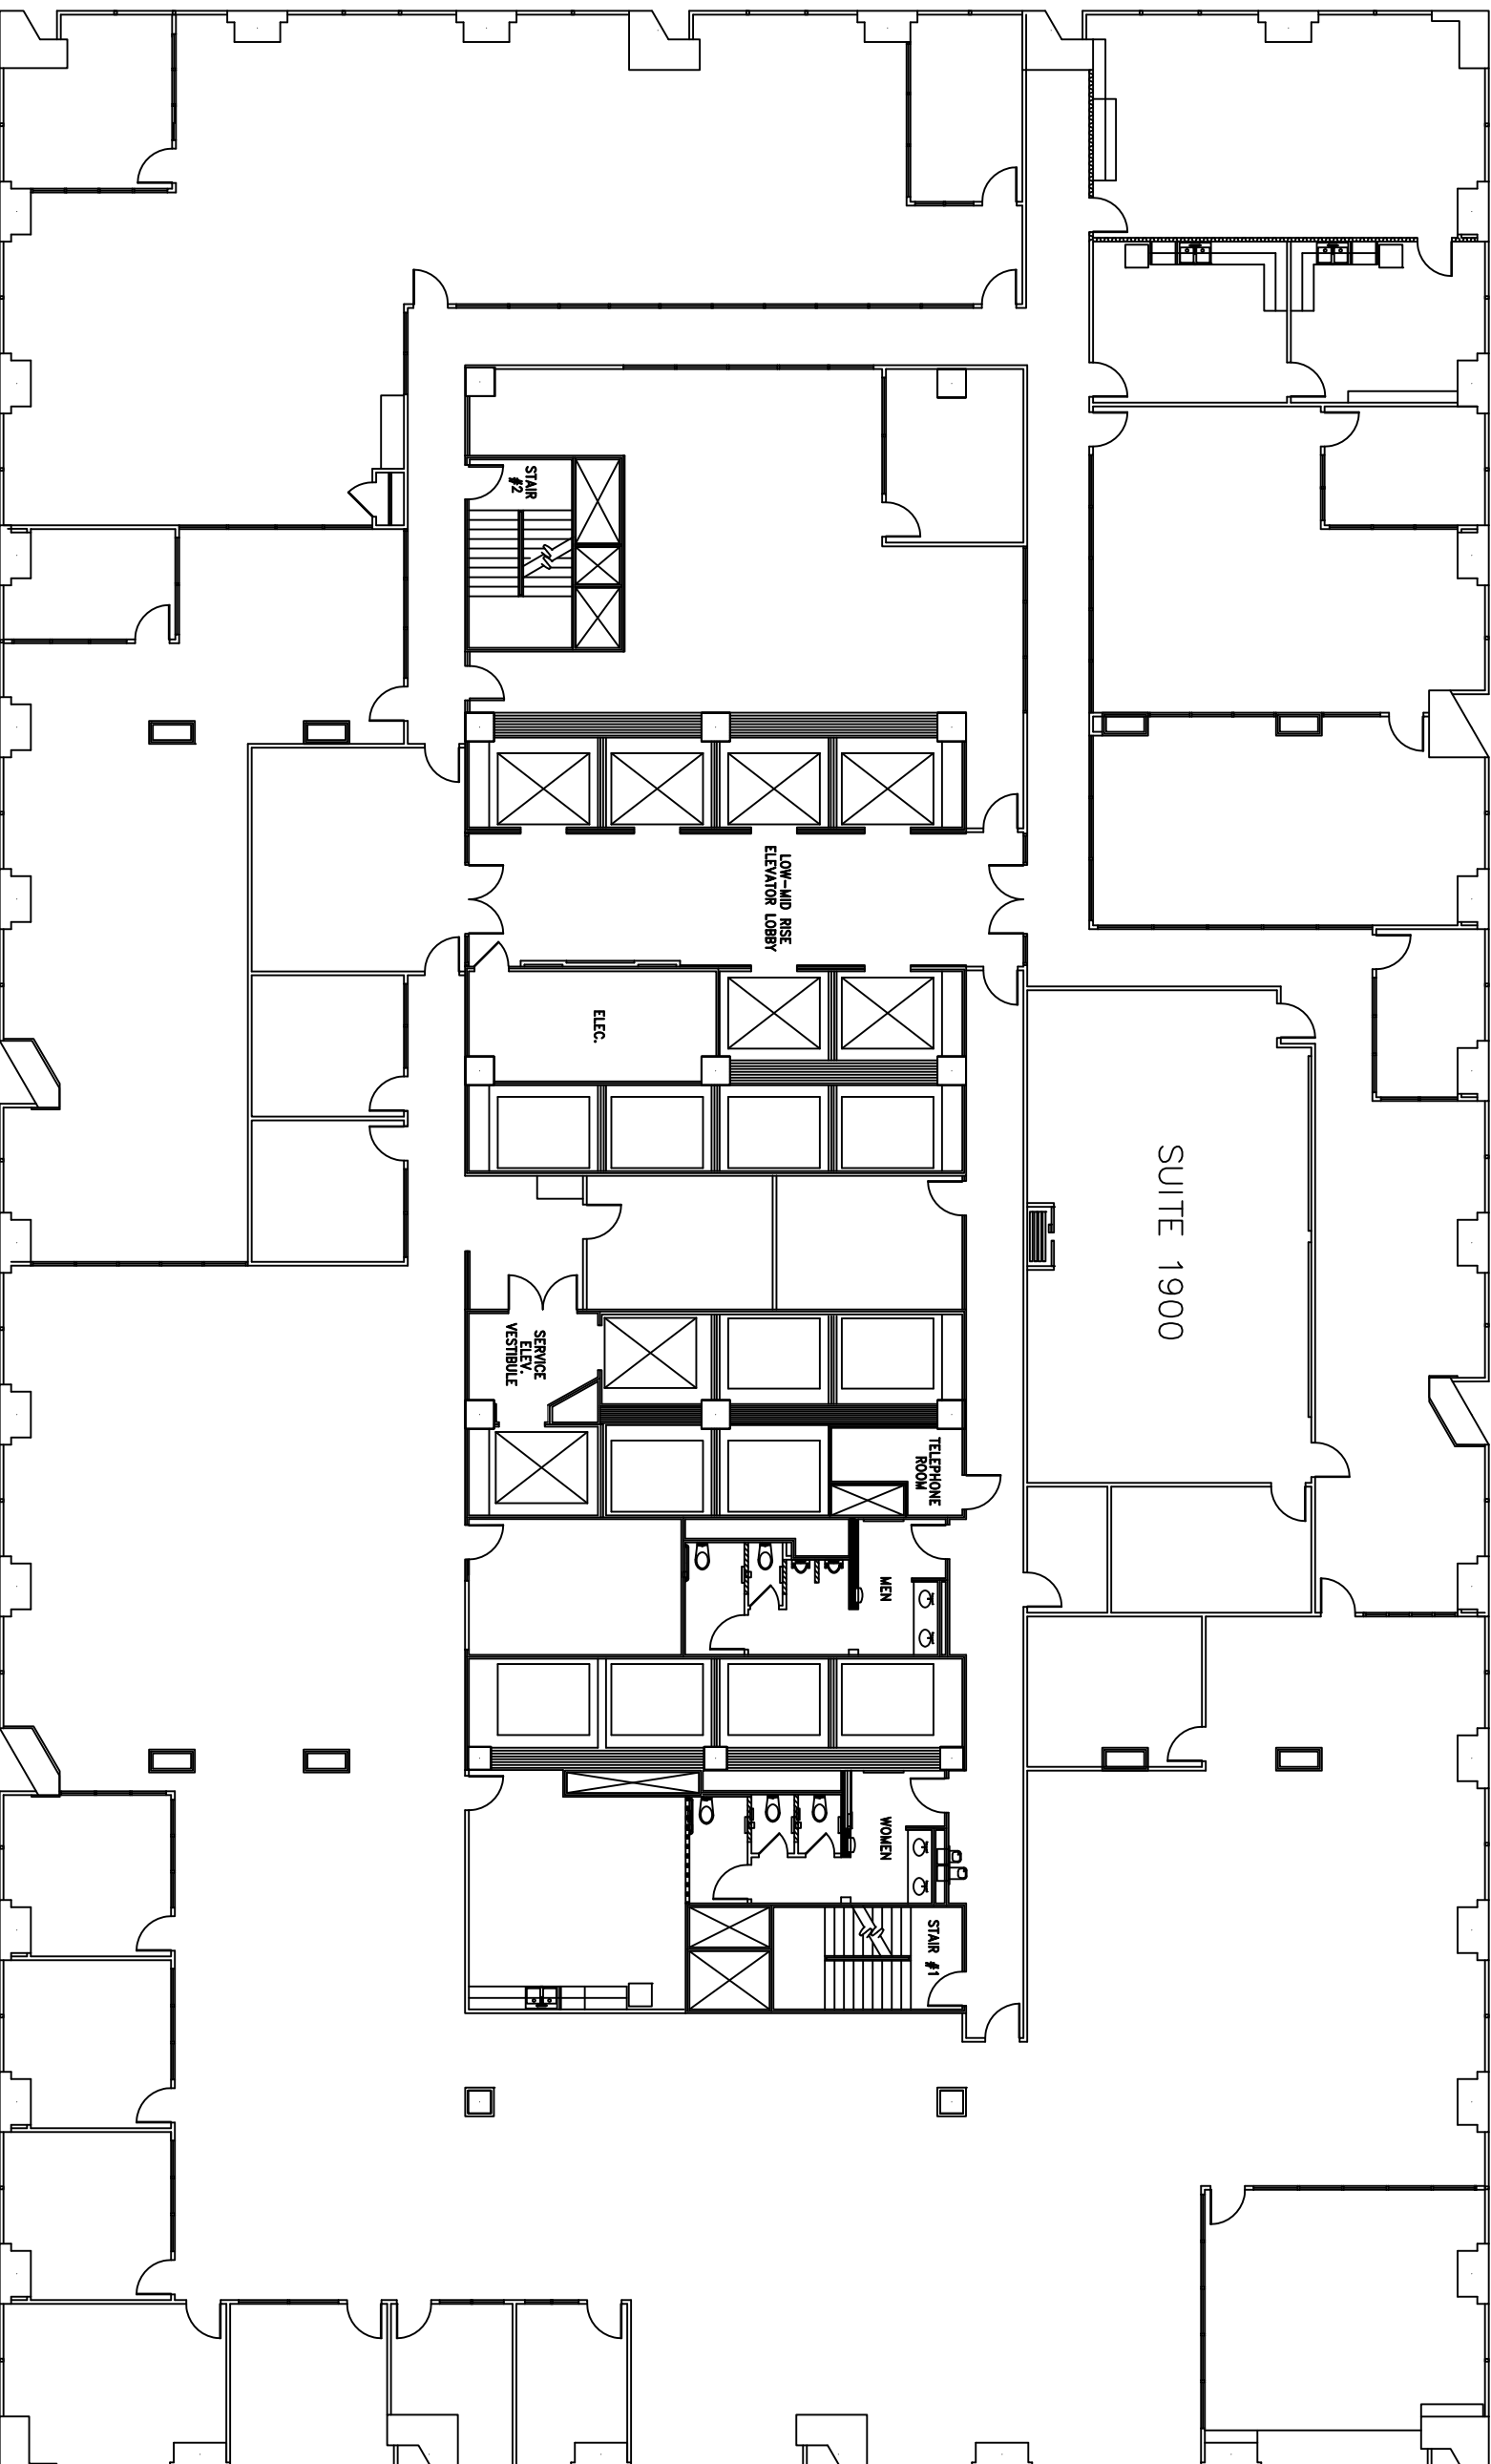

*Note That All Dimensions Are Approximate and subject to change without notice

 Suite 1900
SCALE: 1/16"=1'-0"

SQUARE FOOTAGE IS APPROXIMATE
27,654 RSF

Revision	Issue	date	Emssion

Title:
19th Floor Plan
Suite 1900

Scale: N.T.S.
Drawn By:

1700 PACIFIC
DALLAS, TX, 75201
TEL: 1-888-OLYMBEC
WWW.OLYMBEC.COM

Date:
Project Name and Location:
1700 Pacific
Dallas, TX
Room #:
#1900