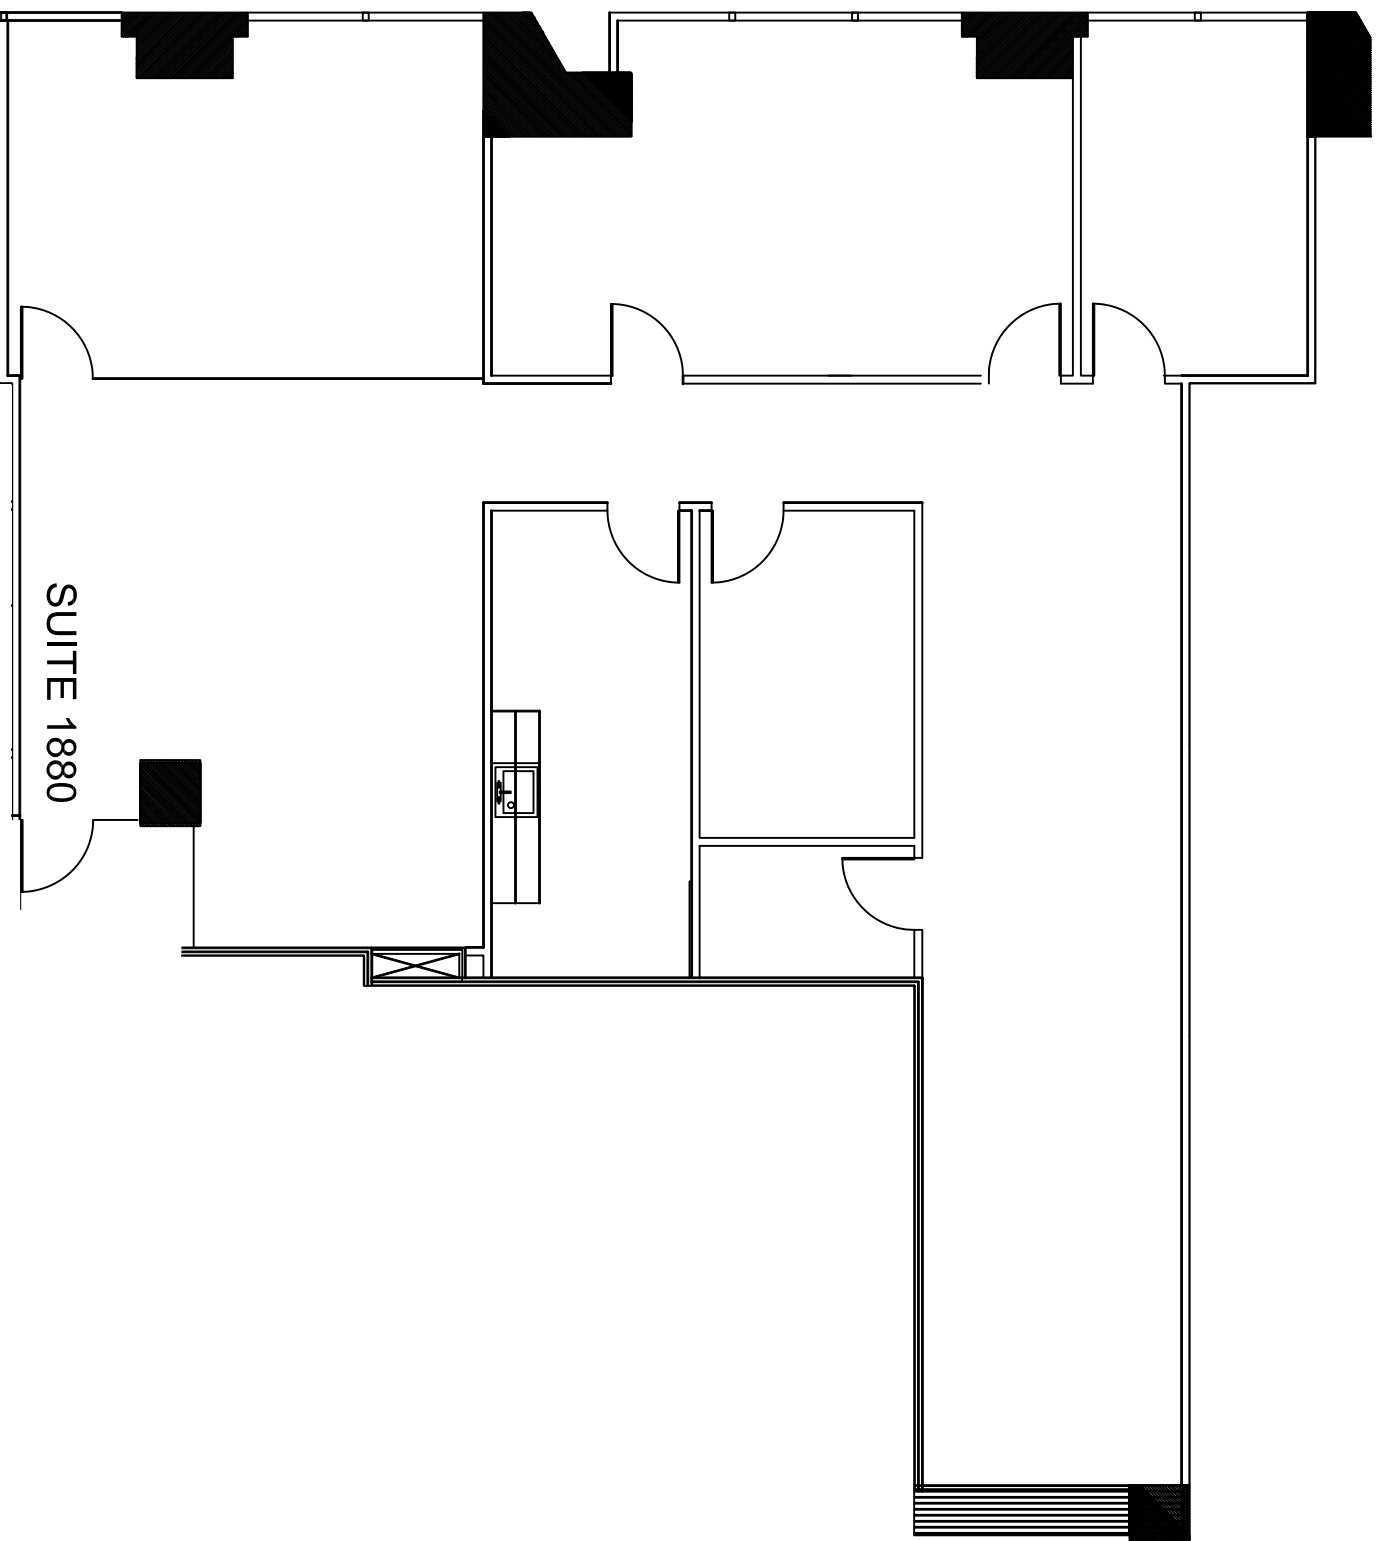

Revision	Revision	
no.	Issue	date

Title:  
18th Floor Plan  
Suite 1880

**1700 PACIFIC**

**OLYMBEC USA**

1700 PACIFIC  
DALLAS, TX, 75201  
TEL: 1-888-OLYMBEC  
WWW.OLYMBEC.COM

Scale: N.T.S.  
Drawn By:

Date:  
Project Name and Location:  
1700 Pacific  
Dallas, TX

Room #:  
#1880

**1700 Pacific**  
SCALE: 1/8"=1'-0"  
(11"x17")

SQUARE FOOTAGE IS APPROXIMATE  
2,609 RSF

\*Note That All Dimensions Are Approximate and subject to change without notice