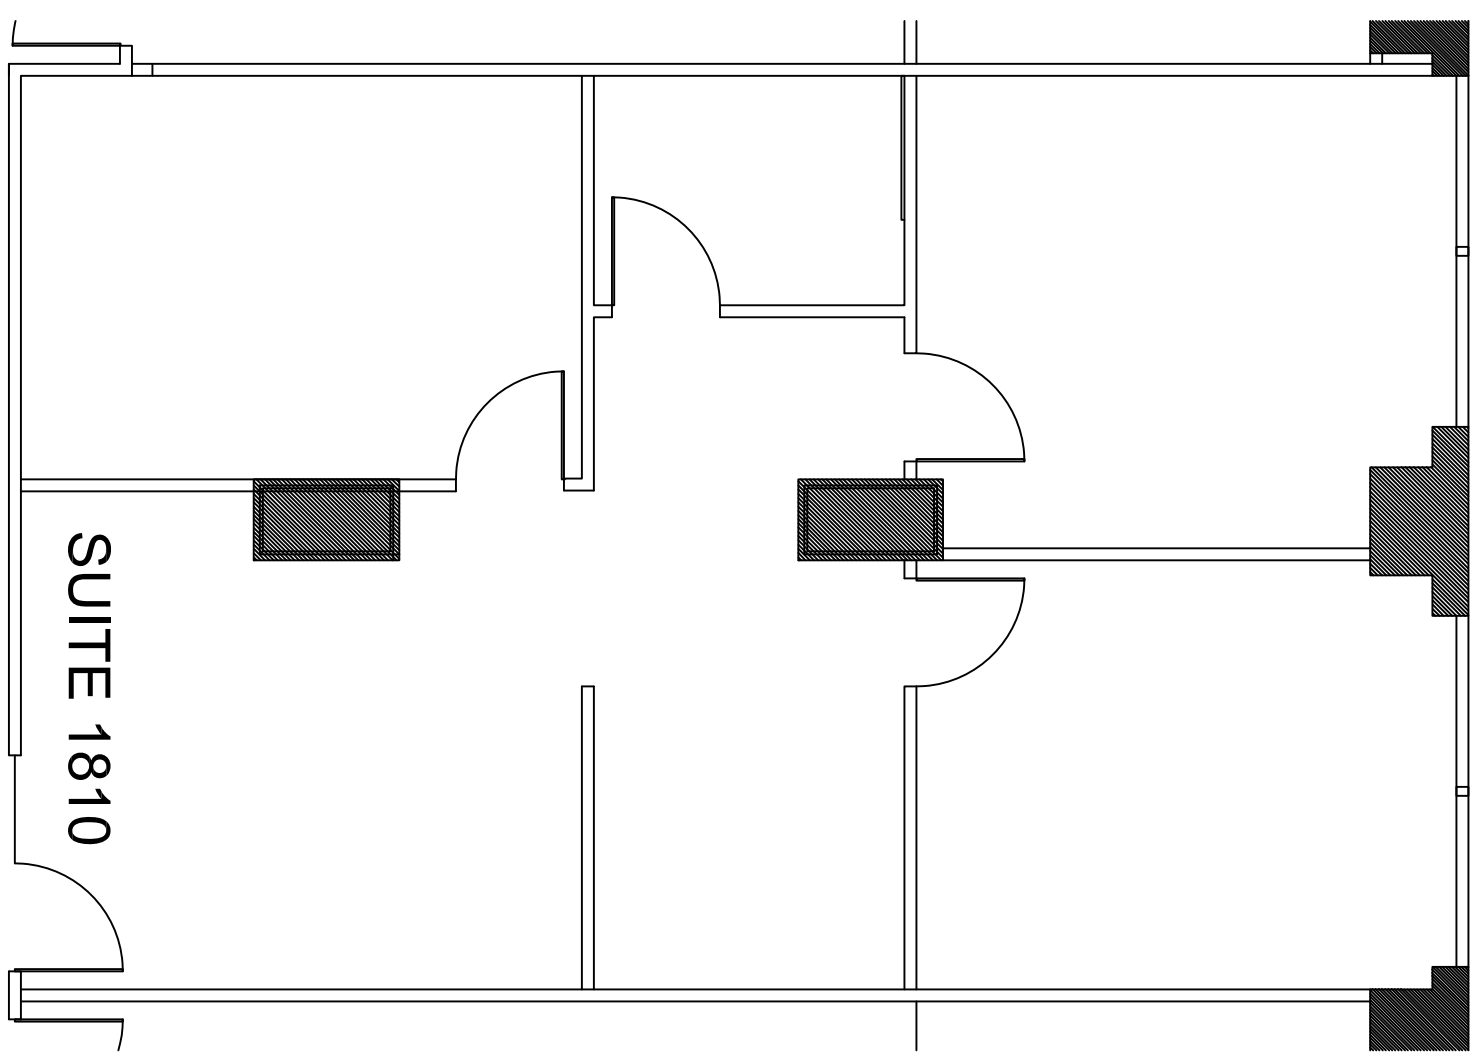

Revision	Erection	
no.	Issue	date

Title:  
18th Floor Plan  
Suite 1810

1700 PACIFIC  
DALLAS, TX, 75201  
TEL: 1-888-OLYMBEC  
WWW.OLYMBEC.COM

Scale: N.T.S.  
Drawn By:

Date:  
Project Name and Location:  
1700 Pacific  
Dallas, TX

Room #:  
#1810

 Suite 1810  
SCALE: 3/16"=1'-0"  
(11"x17")

SQUARE FOOTAGE IS APPROXIMATE  
1,220 RSF

\*Note That All Dimensions Are Approximate and subject to change without notice