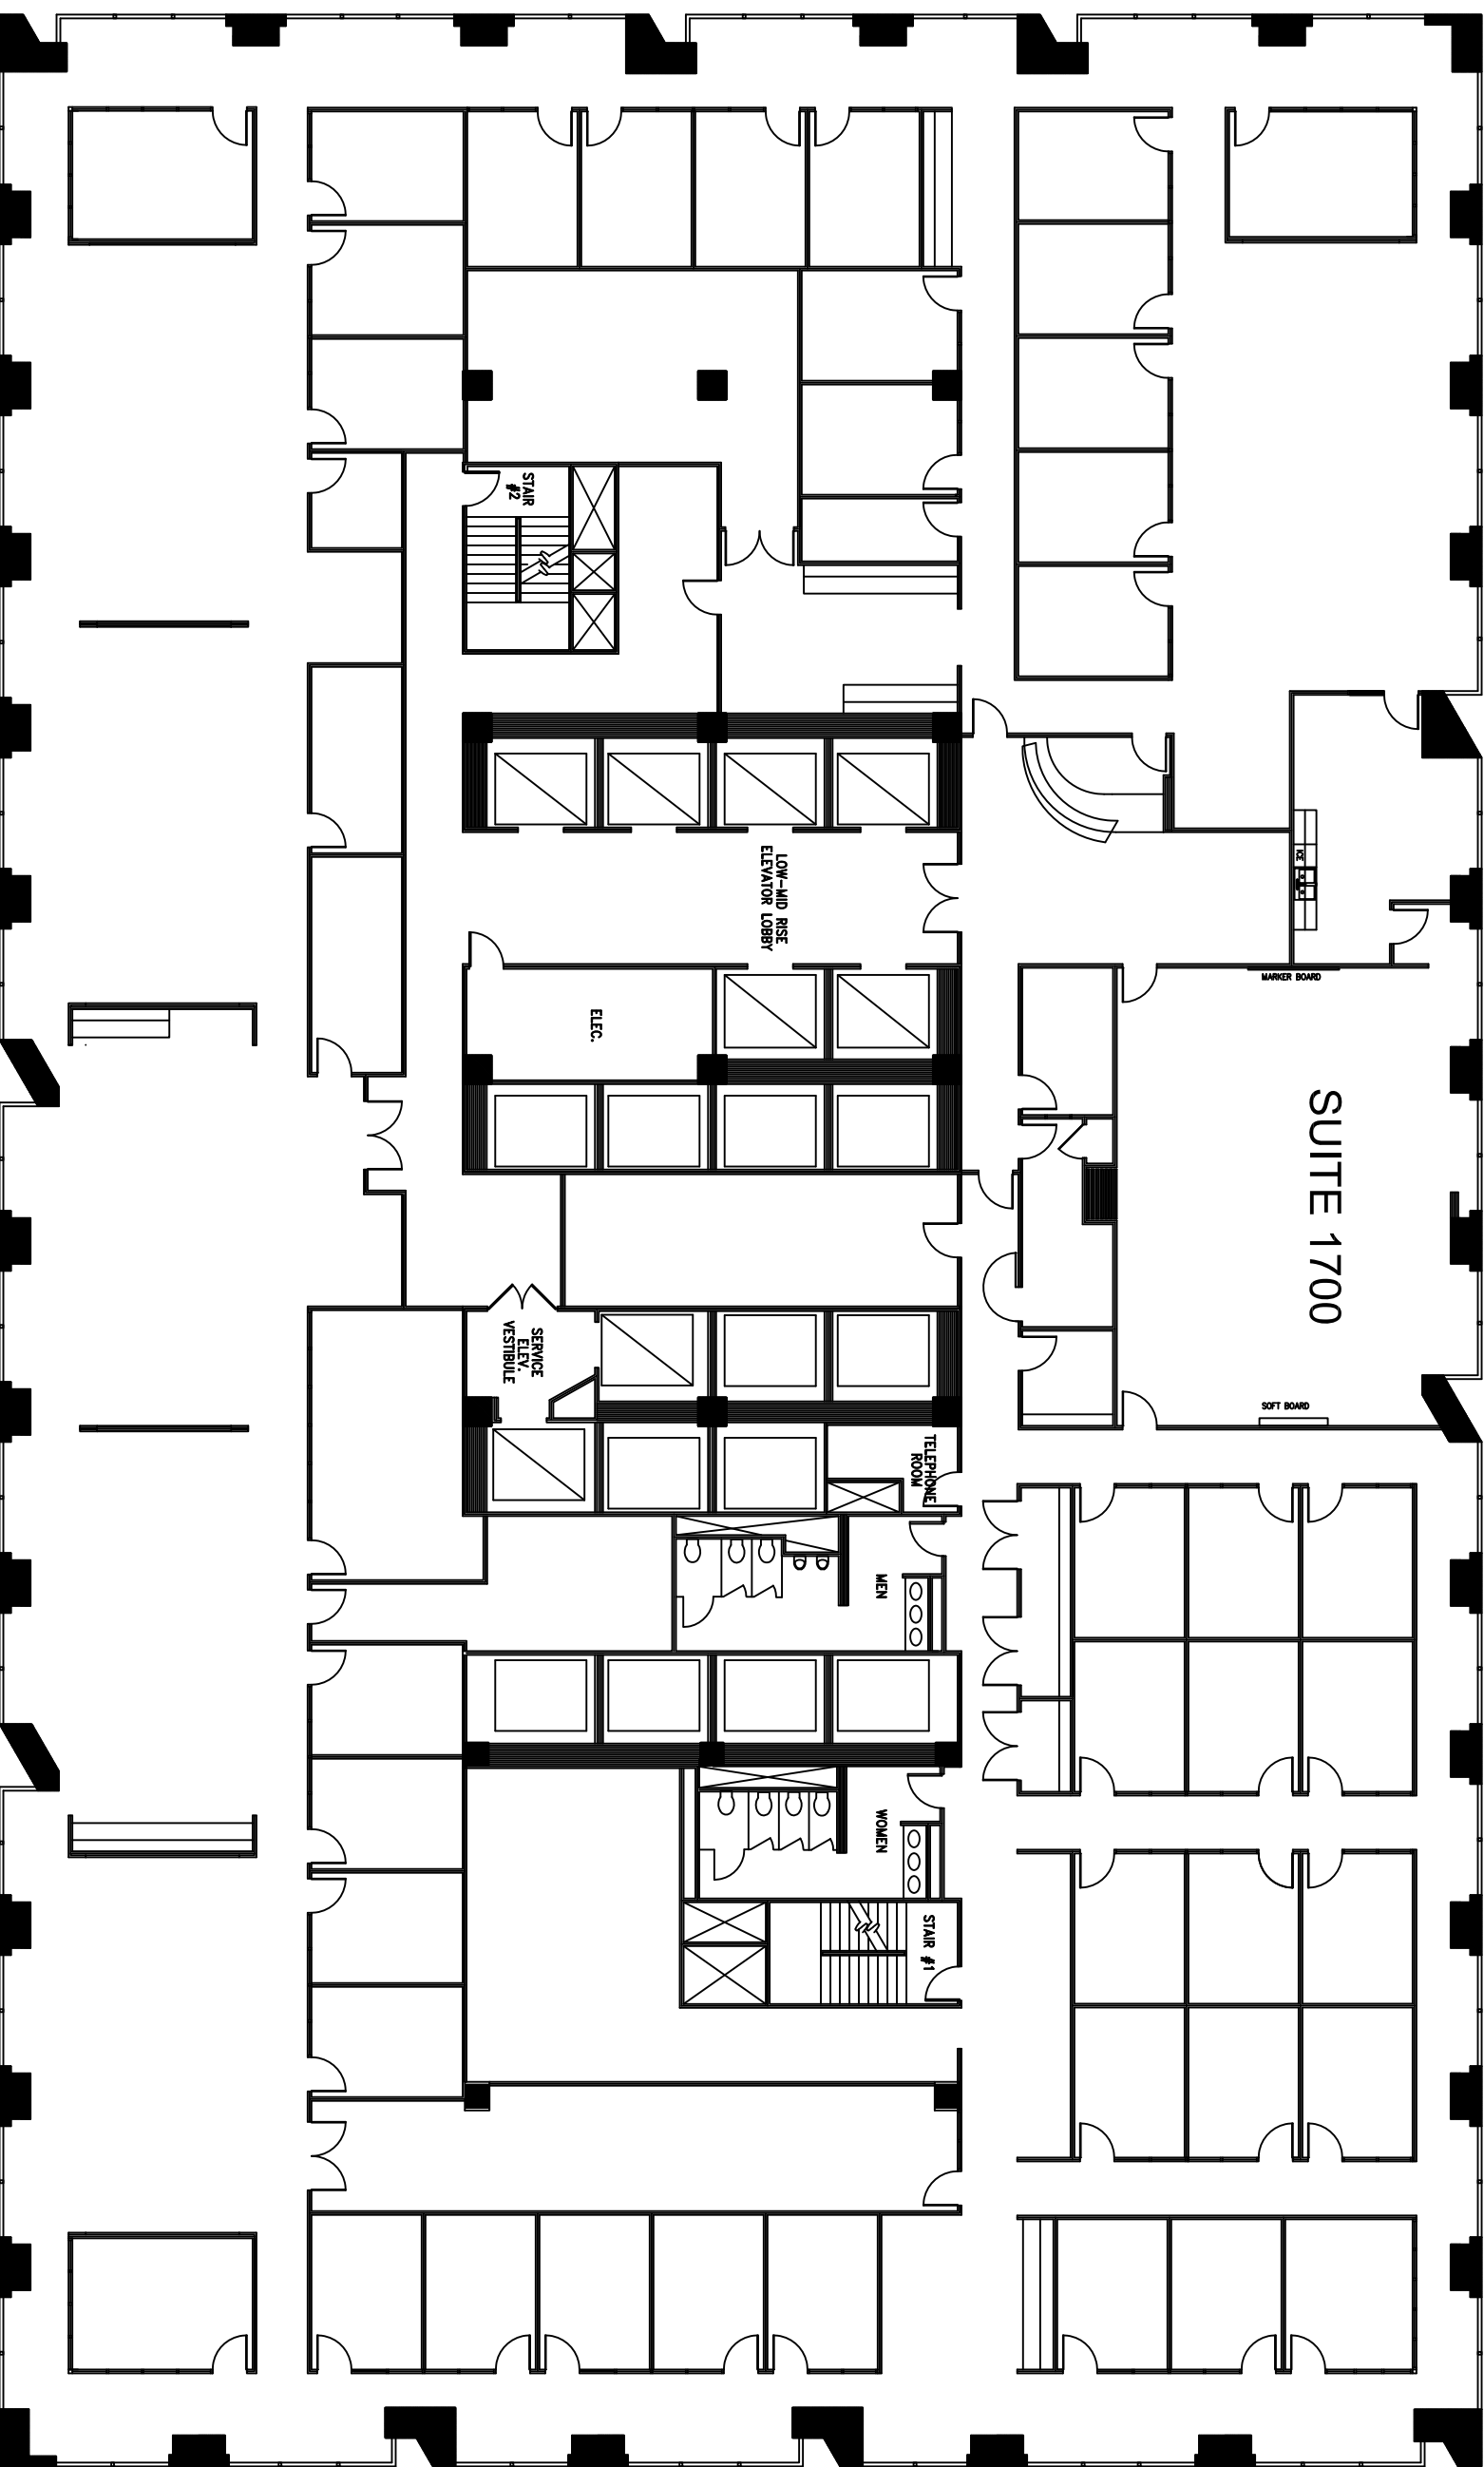

\*Note That All Dimensions Are Approximate and subject to change without notice

**Suite 1700**  
SCALE: 1/16"=1'-0"

SQUARE FOOTAGE IS APPROXIMATE  
27,445 RSF

Revision	Issue	date	Emssion

Title:  
17th Floor Plan  
Suite 1700

Scale: N.T.S.  
Drawn By:  
Date:  
Project Name and Location:  
1700 Pacific  
Dallas, TX  
Room #:  
#1700