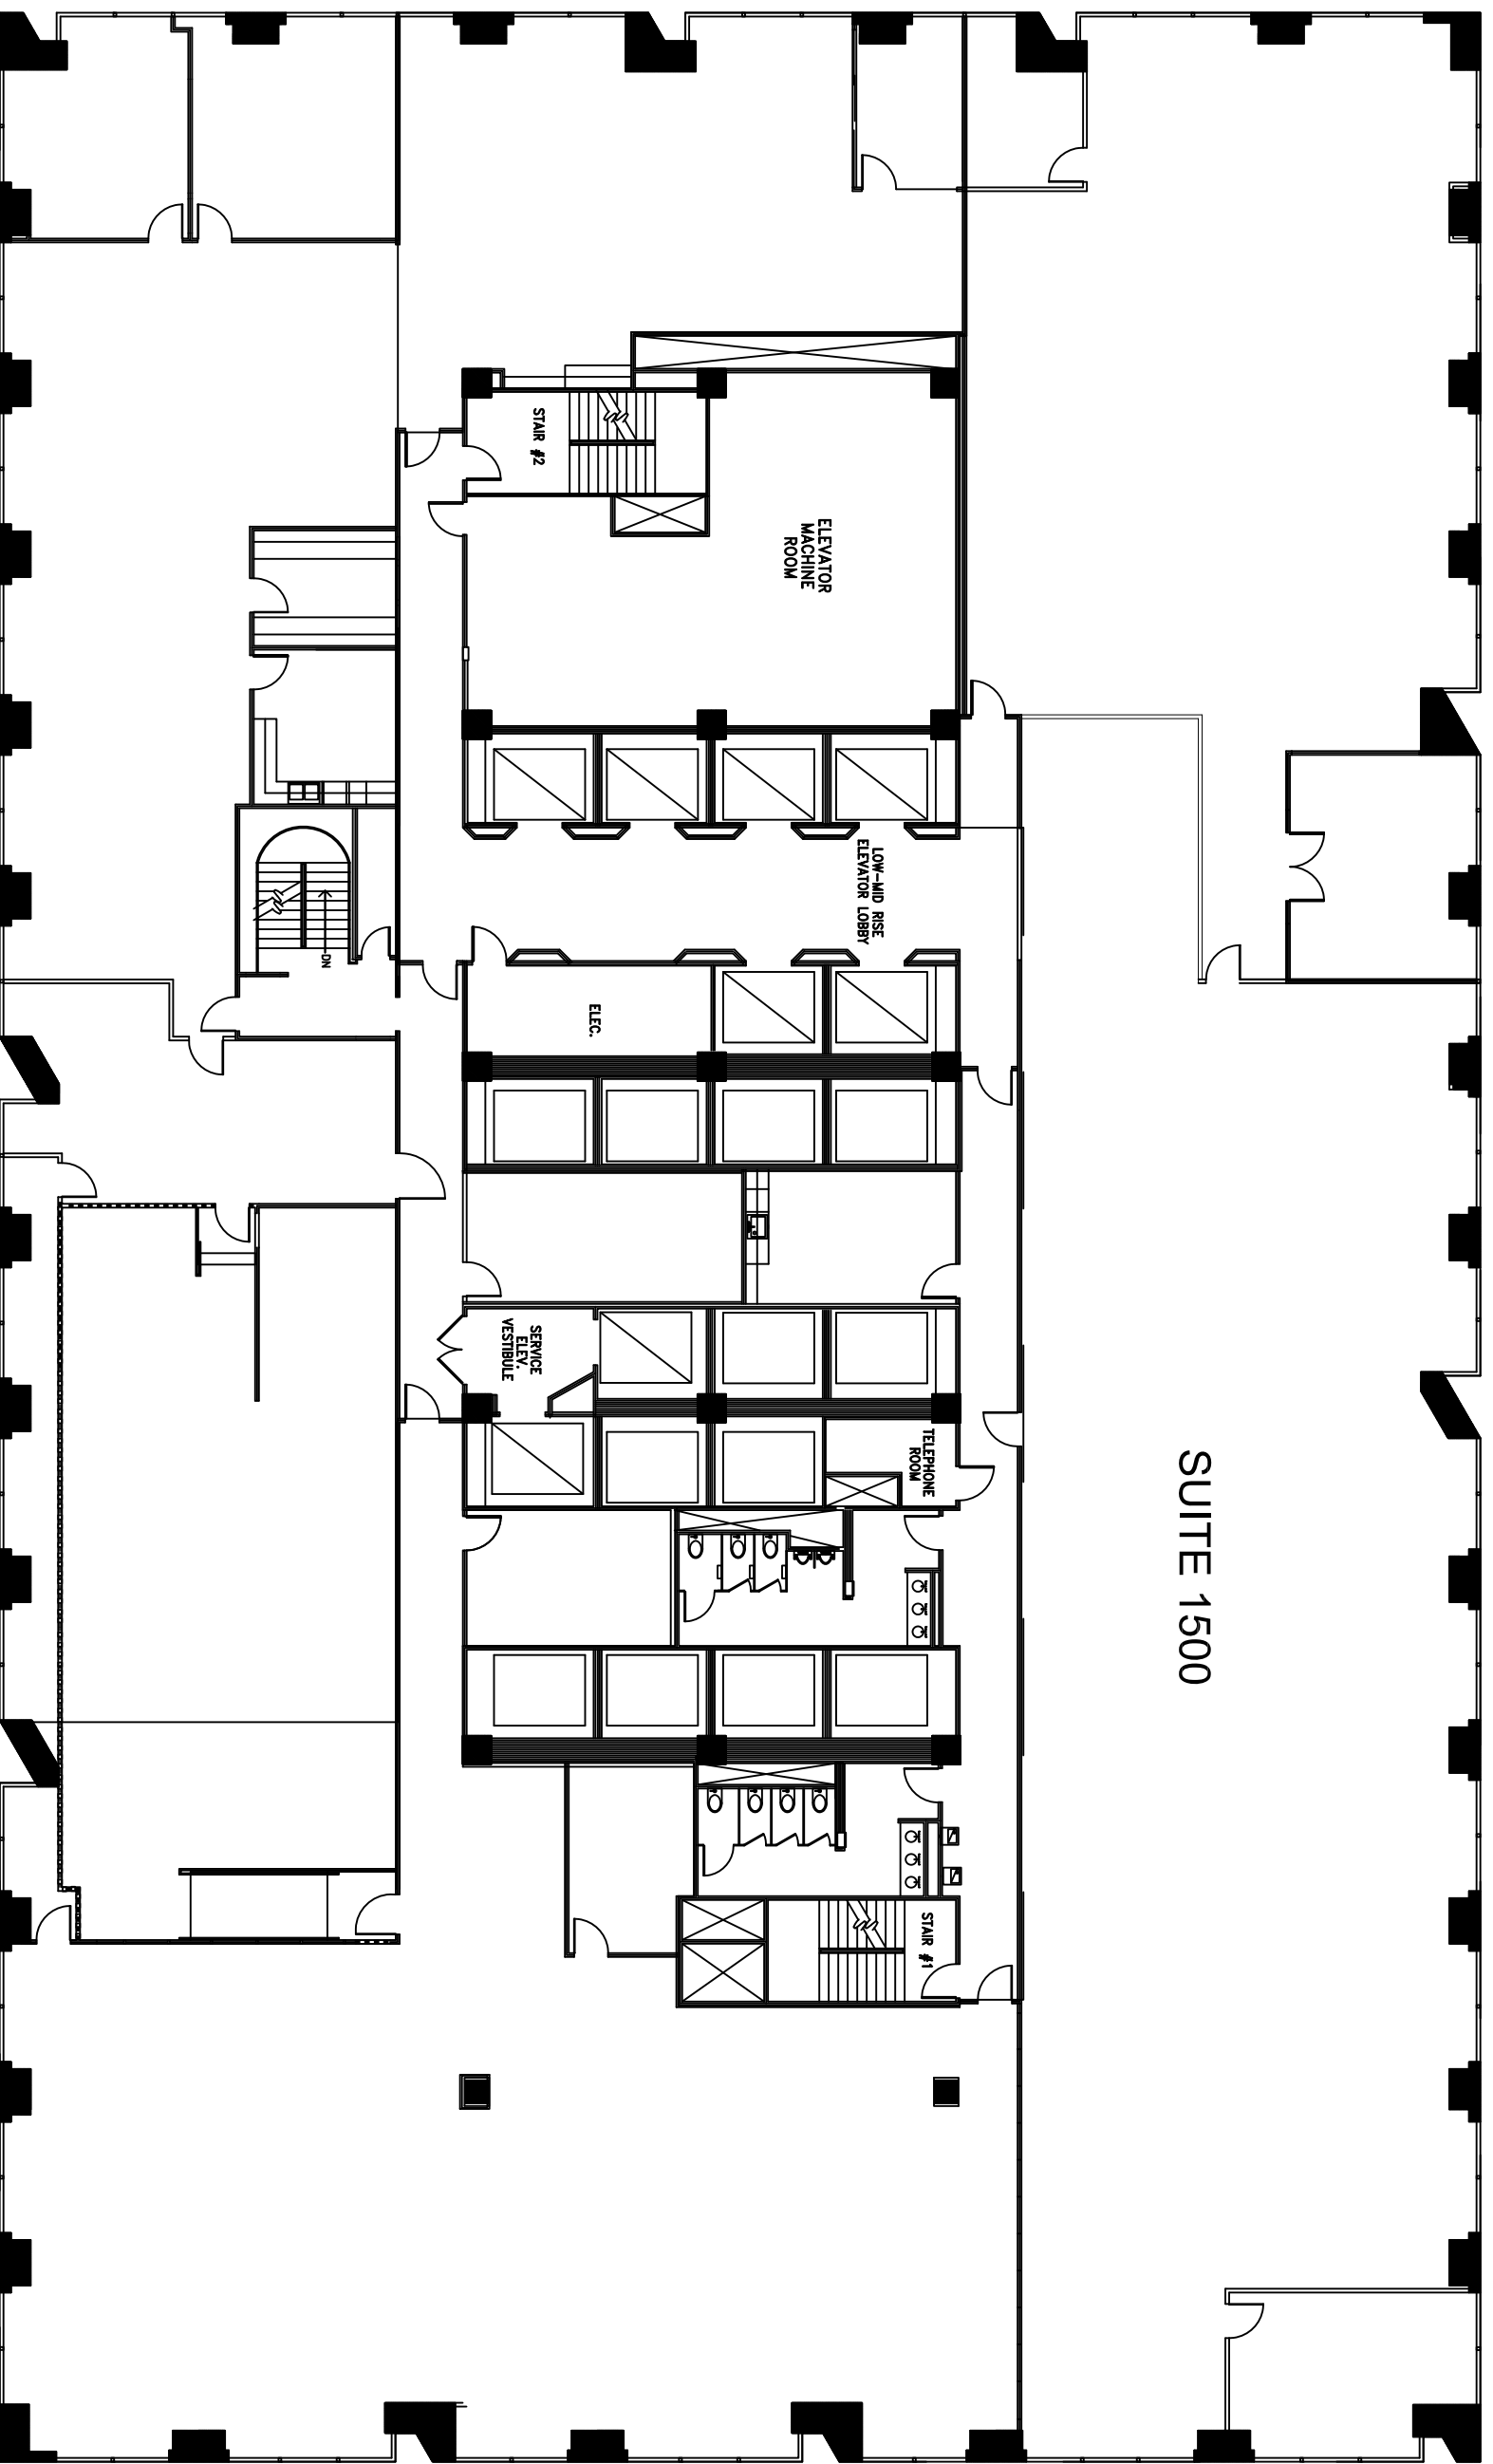

*Note That All Dimensions Are Approximate and subject to change without notice

SUITE 1500

 Suite 1500
SCALE: 1/16"=1'-0"

SQUARE FOOTAGE IS APPROXIMATE
26,091 RSF

Revision	date	Issue	no.

Title:
15th Floor Plan
Suite 1500

1700 PACIFIC
DALLAS, TX, 75201
TEL: 1-888-OLYMBEC
WWW.OLYMBEC.COM

Scale: N.T.S.
Drawn By:
Date:
Project Name and Location:
1700 Pacific
Dallas, TX
Room #:
#1500