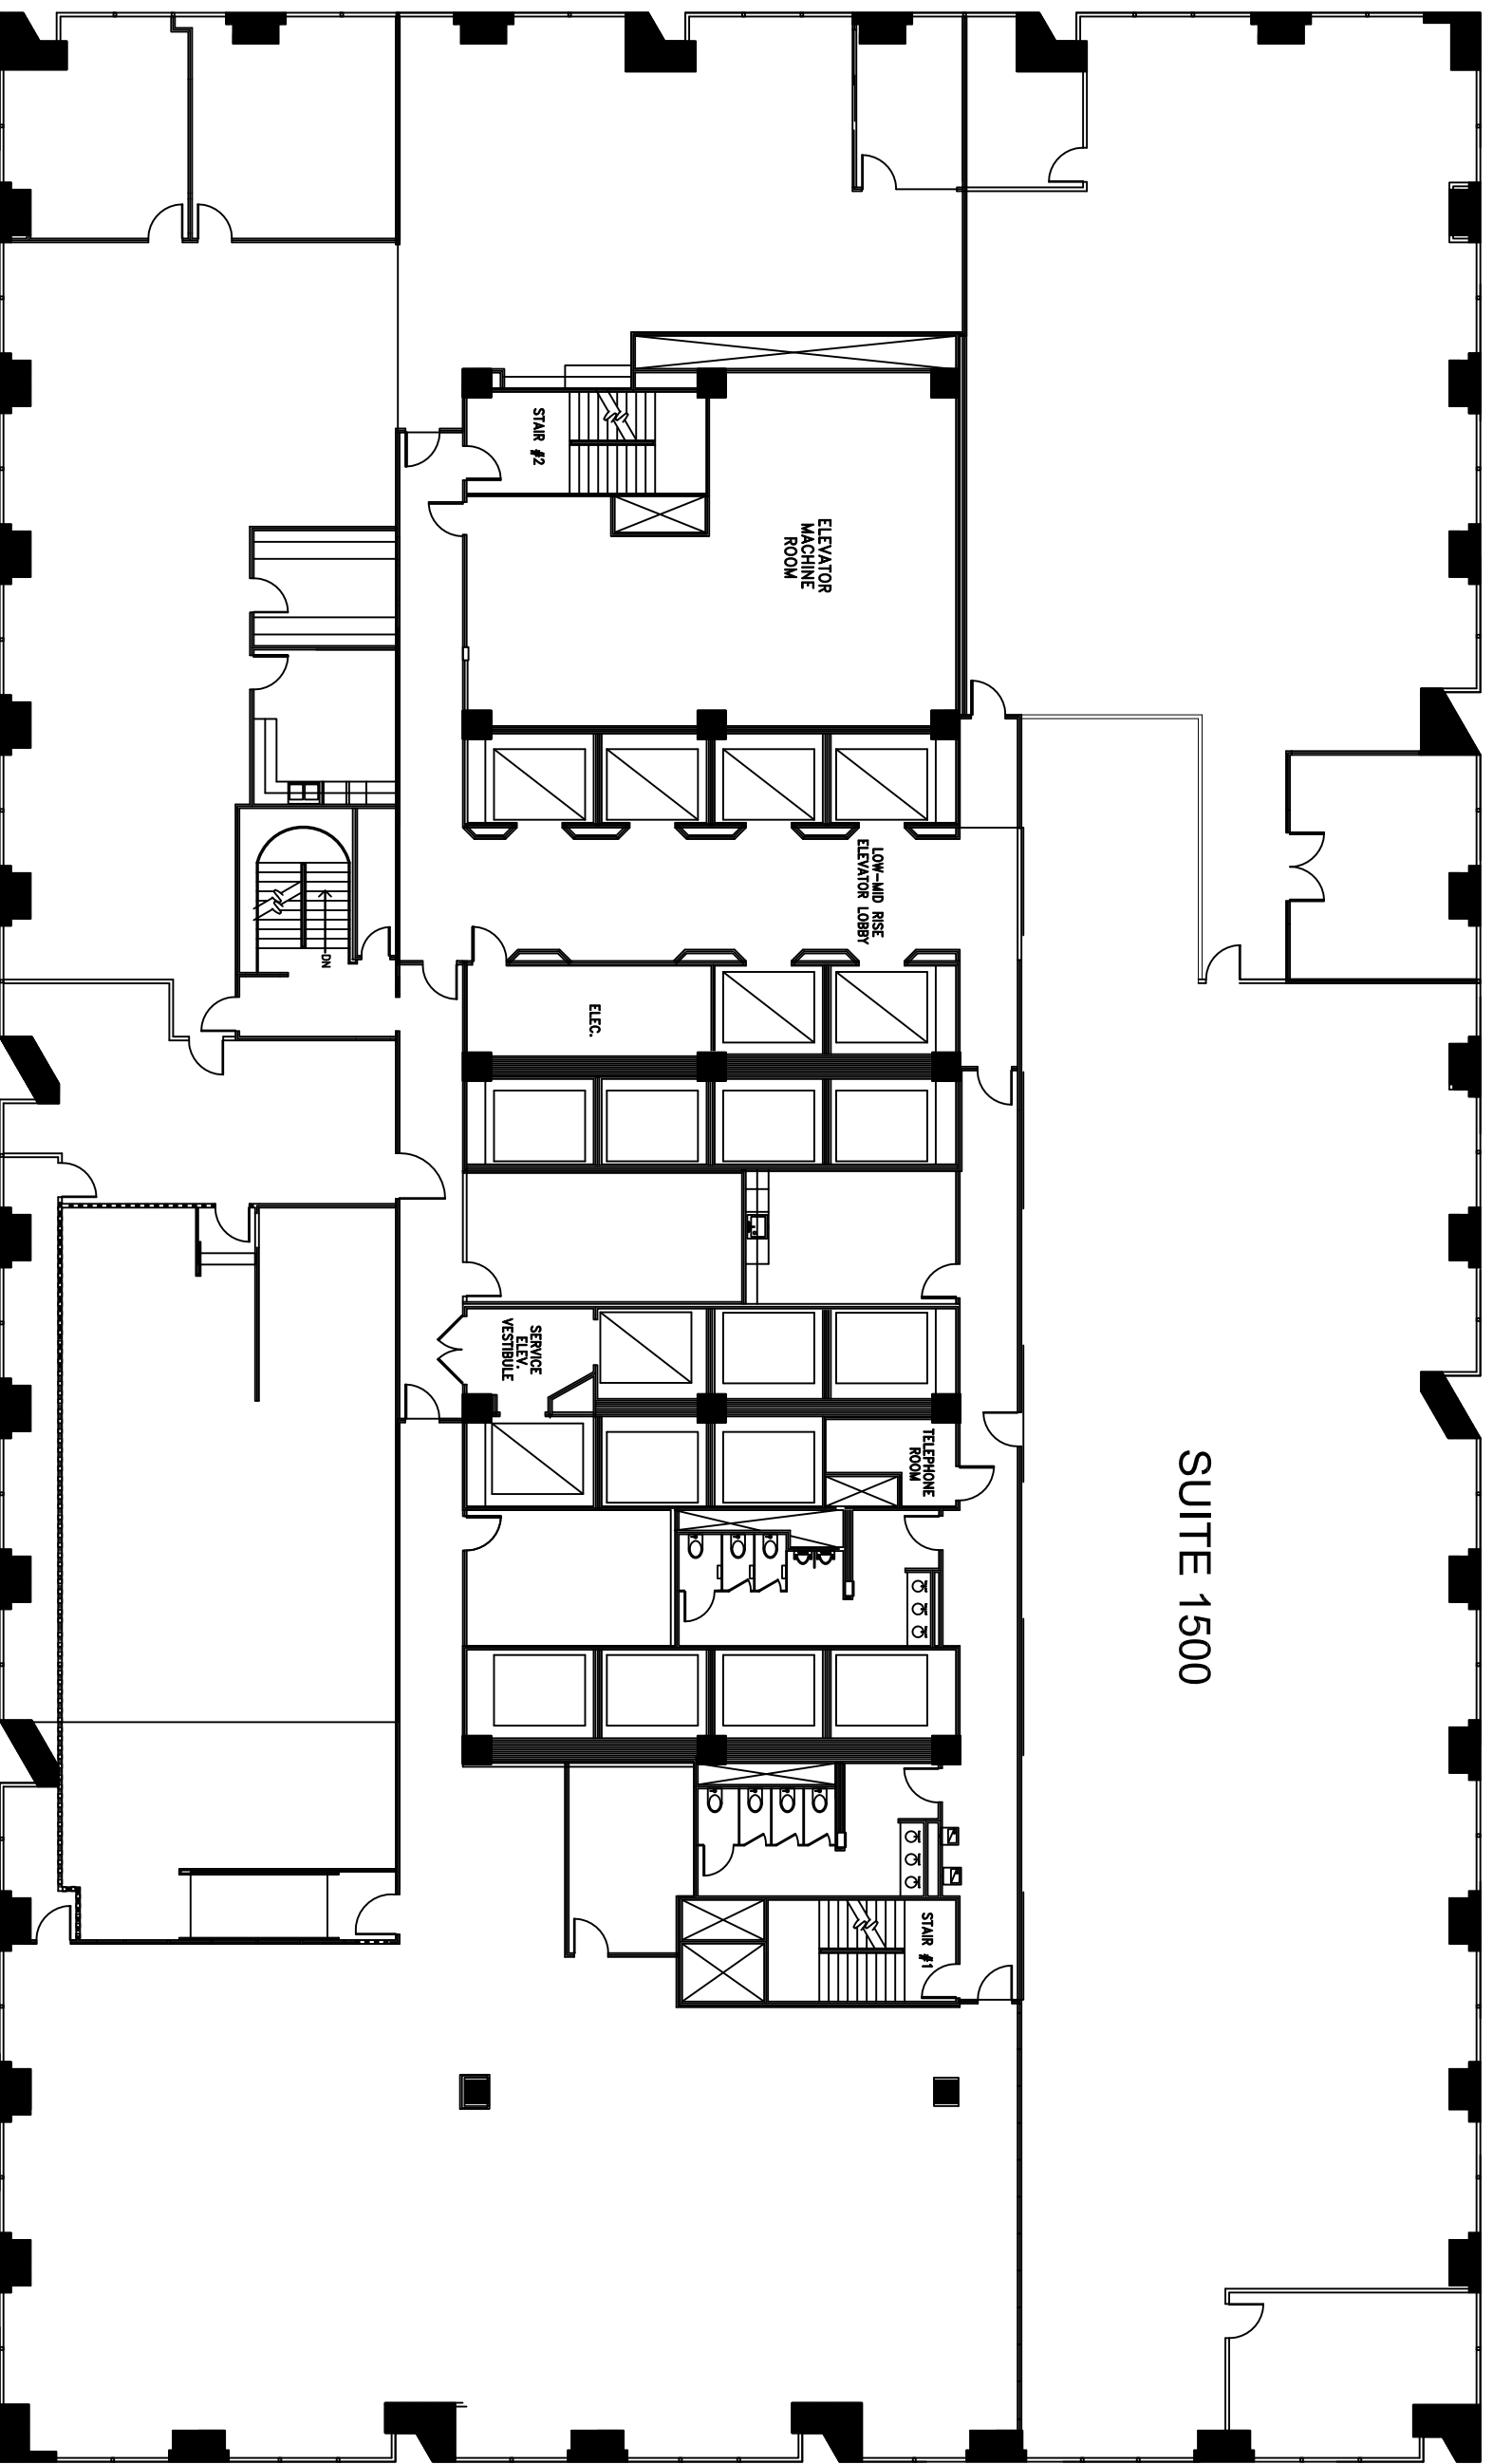

*Note That All Dimensions Are Approximate and subject to change without notice

SUITE 1500

 Suite 1500
SCALE: 1/16"=1'-0"

SQUARE FOOTAGE IS APPROXIMATE
26,091 RSF

Revision	Issued	date

Title:
15th Floor Plan
Suite 1500

Scale: N.T.S.
Drawn By:

1700 PACIFIC
DALLAS, TX, 75201
TEL: 1-888-OLYMBEC
WWW.OLYMBEC.COM

Date:
Project Name and Location:
1700 Pacific
Dallas, TX
Room #:
#1500