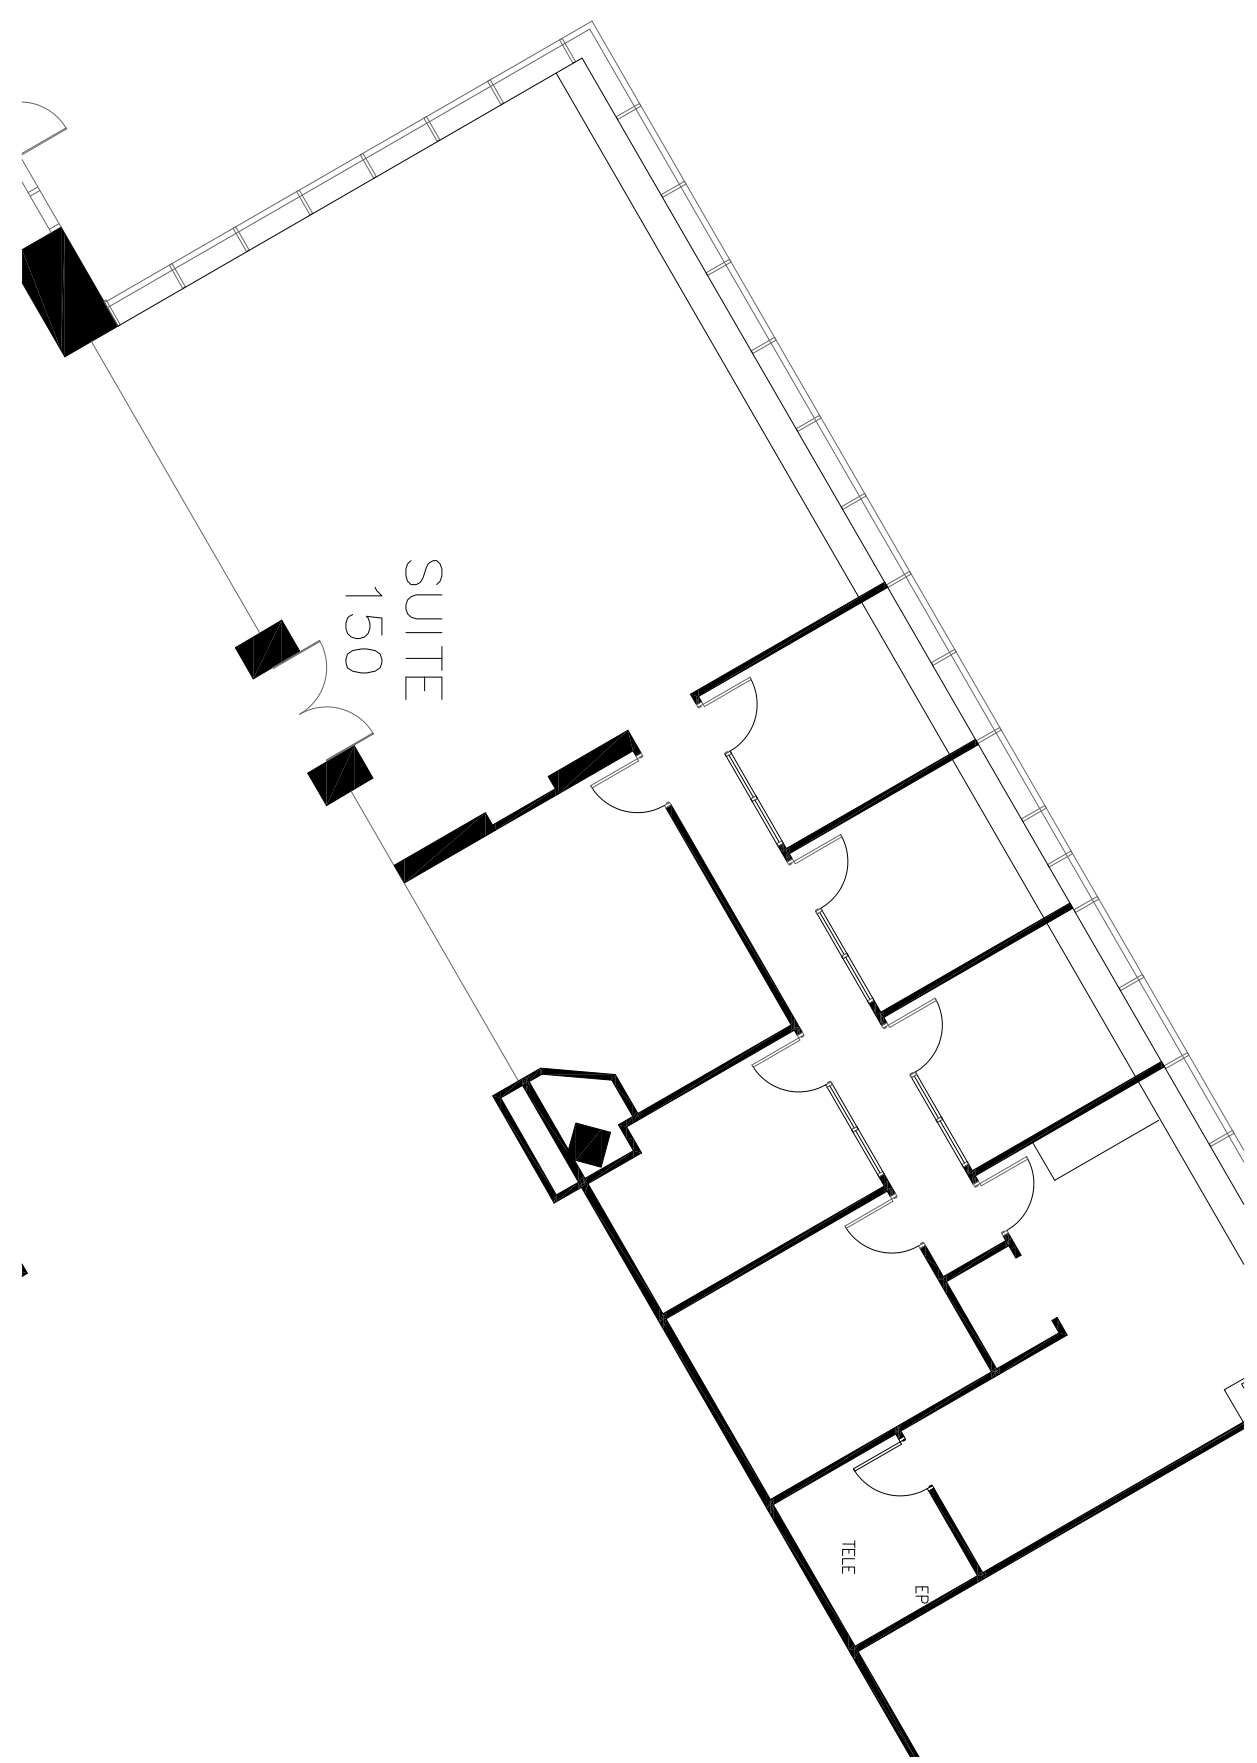

Dimensions Are Approximate and subject to change without notice

**SUITE 150**  
 SCALE: NTS  
 (1/16"=1'-0")

3,041 RSF  
 SQUARE FOOTAGE IS APPROXIMATE

Title: <b>SUITE 150</b>	
	 1700 PACIFIC DALLAS, TX, 75201 TEL: 7888-OLYMBEC WWW.OLYMBEC.COM
Scale: N.T.S.	
Drawn By:	
Date:	
Project Name and Location: 1700 Pacific Dallas, TX	
Room #:	