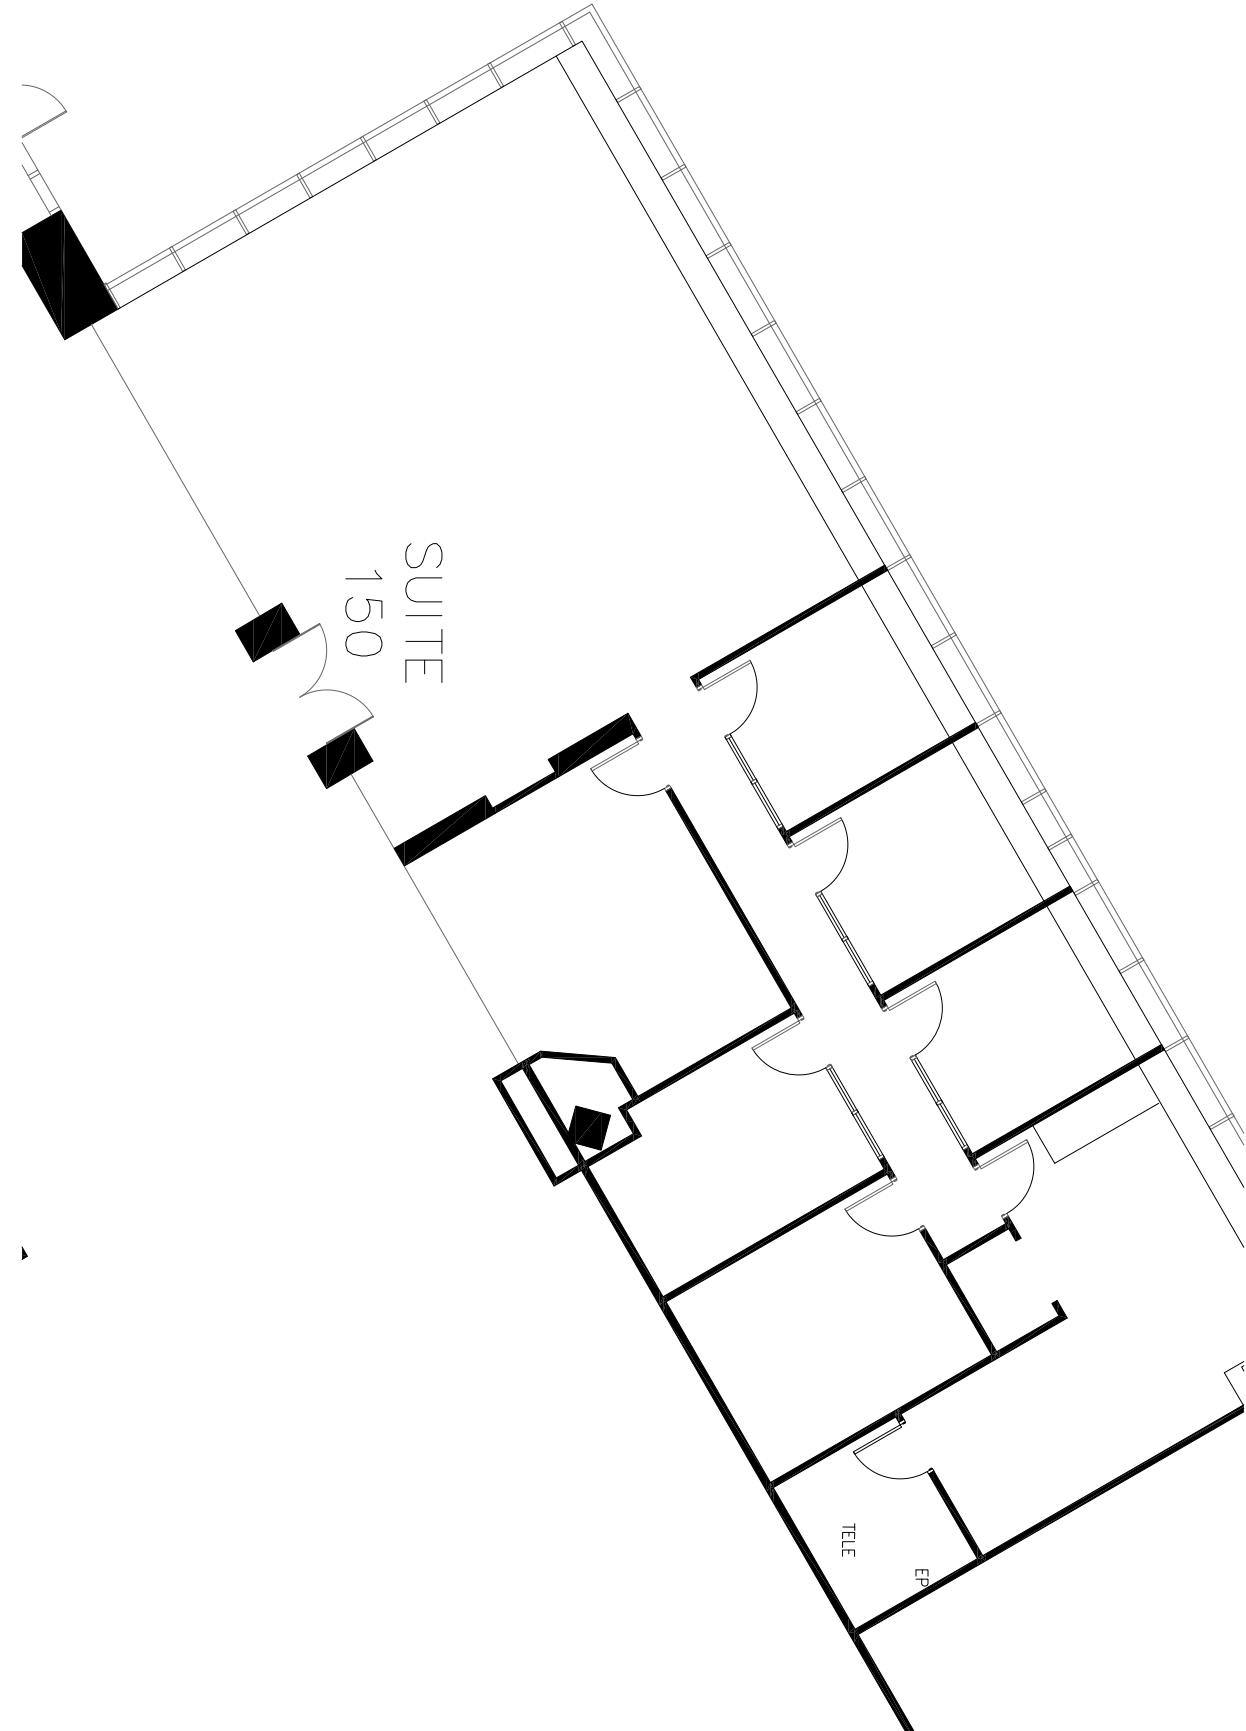

Dimensions Are Approximate and subject to change without notice

SUITE 150
 SCALE: NTS
 (11x17)

3,041 RSF
 SQUARE FOOTAGE IS APPROXIMATE

<p>Title: SUITE 150</p>	
	 <p> <small>1700 PACIFIC DALLAS, TX, 75201 TEL: 7888-OLYMBEC WWW.OLYMBEC.COM</small> </p>
<p>Scale: N.T.S.</p>	
<p>Drawn By:</p>	
<p>Date:</p>	
<p>Project Name and Location: 1700 Pacific Dallas, TX</p>	
<p>Room #:</p>	