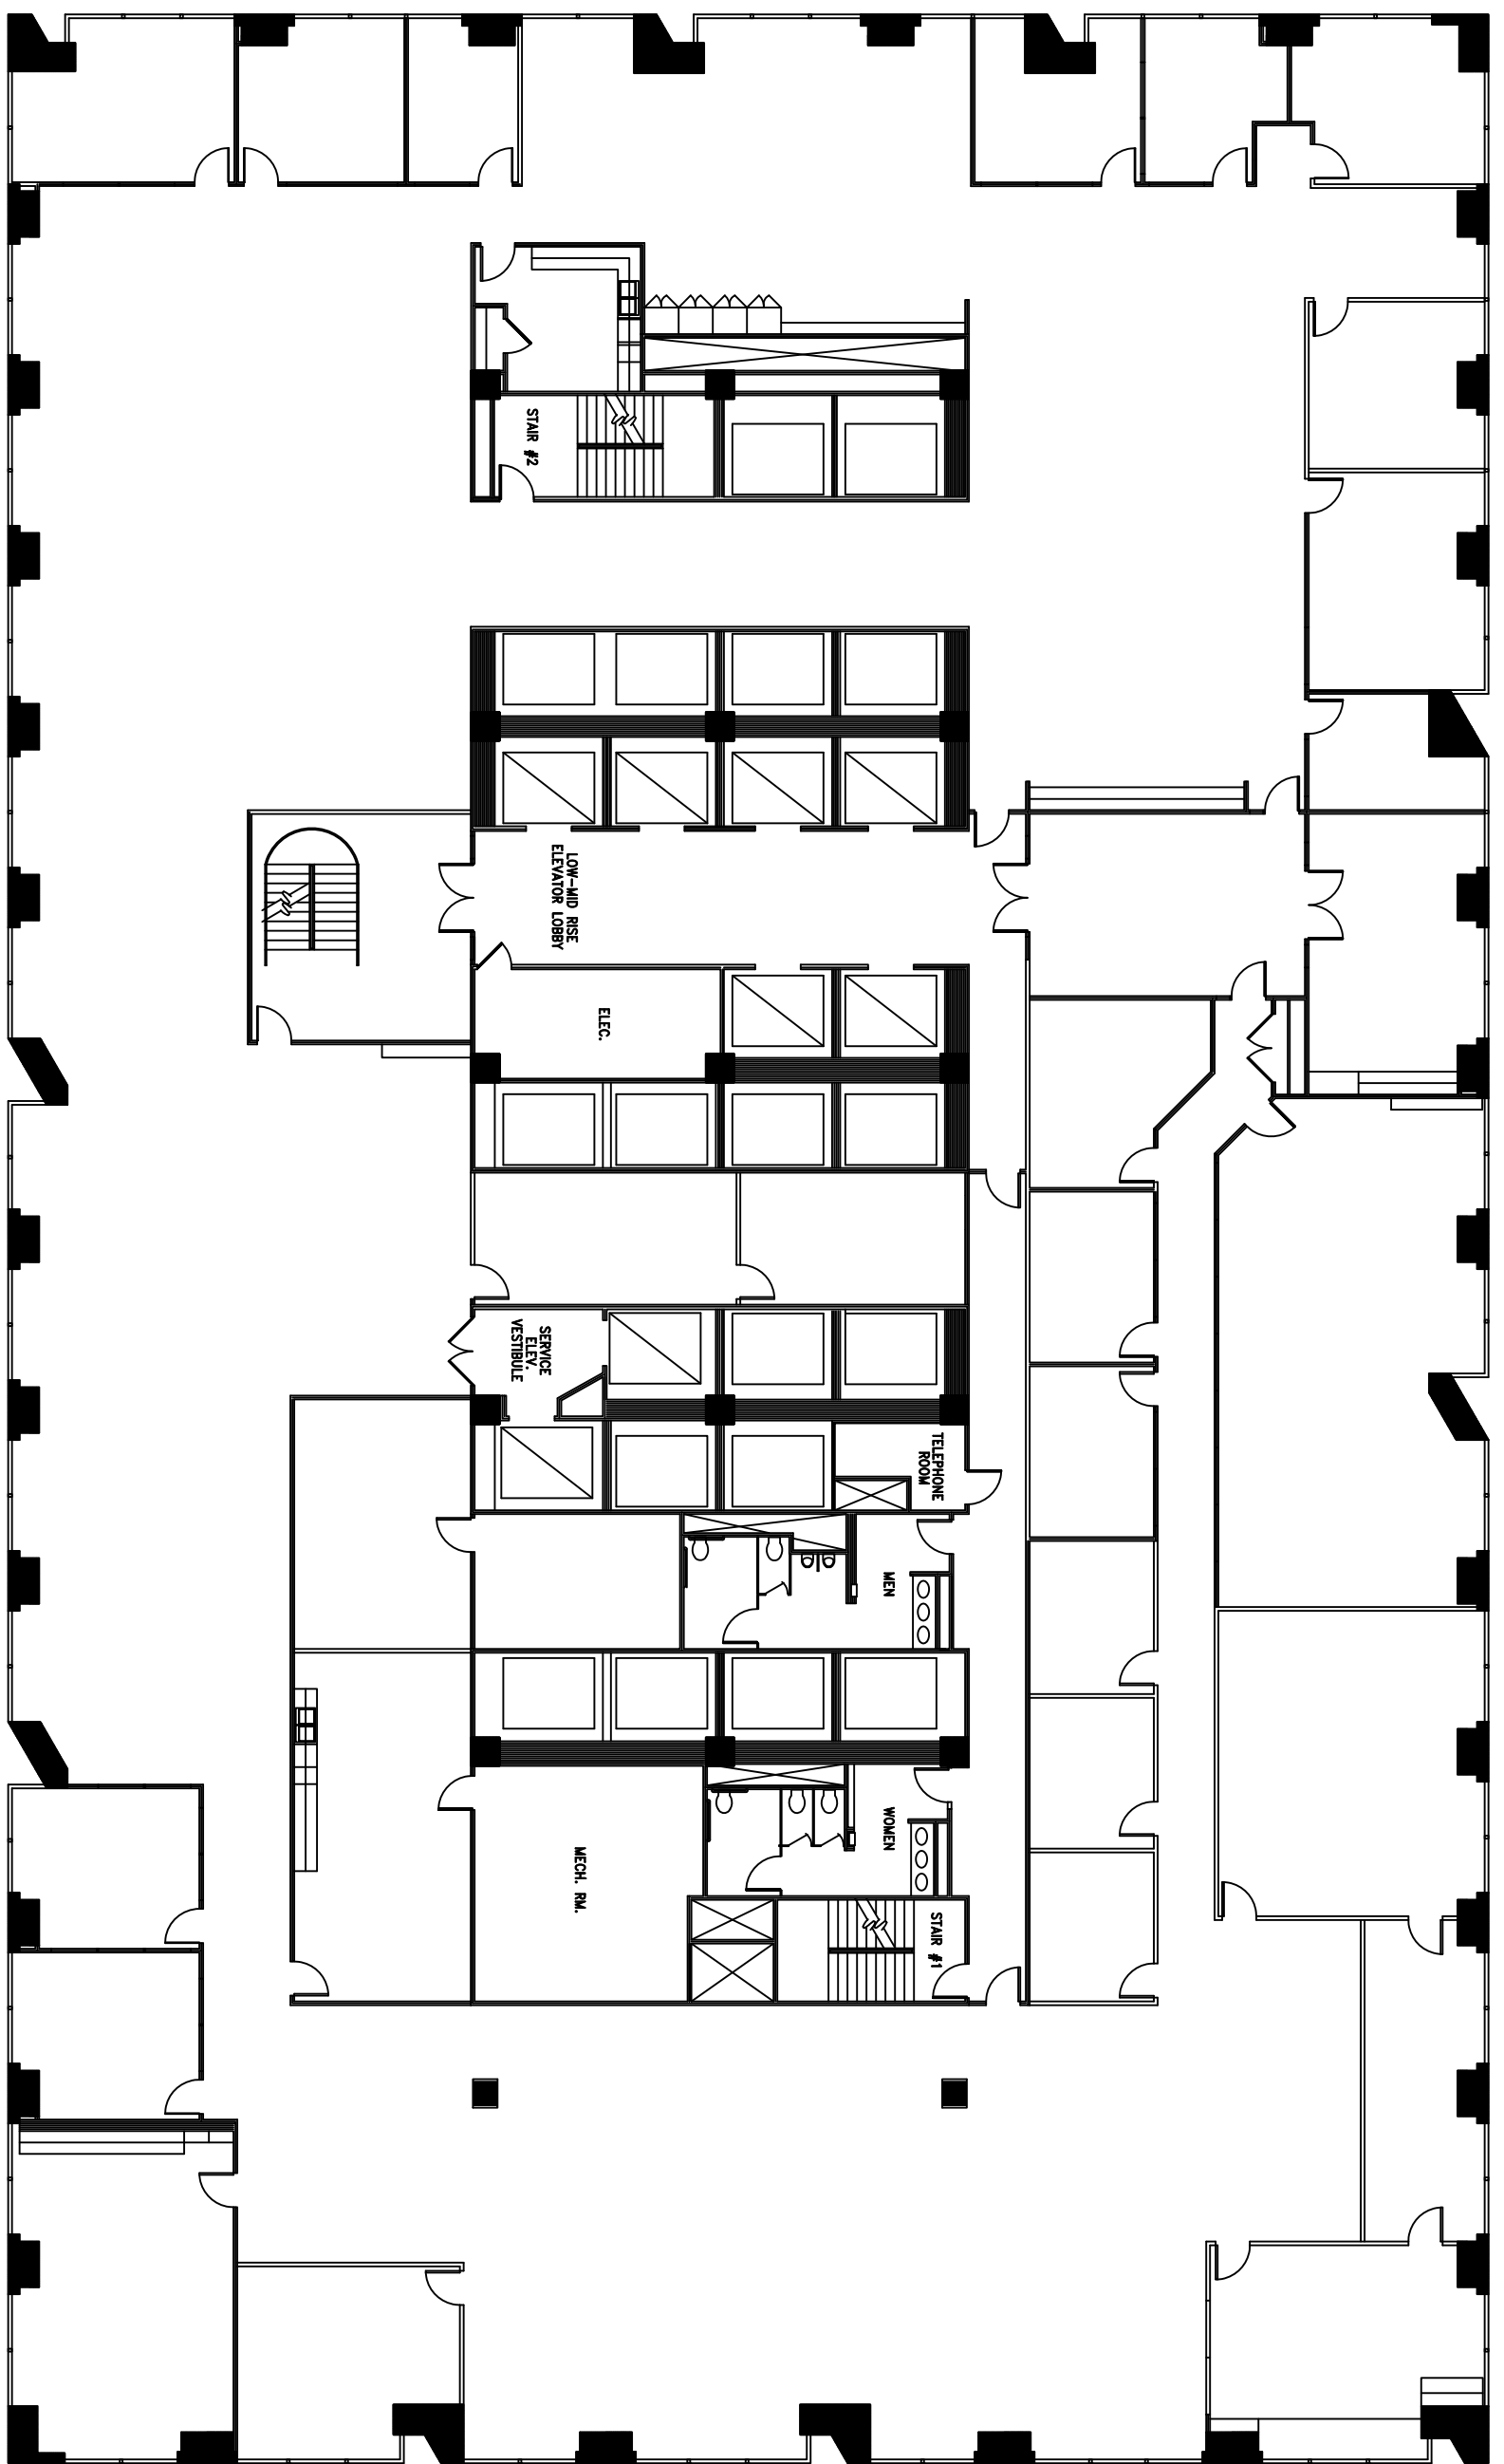

*Note That All Dimensions Are Approximate and subject to change without notice

Suite 1400
 SCALE: 1/16" = 1'-0"
 (11x17)

SQUARE FOOTAGE IS APPROXIMATE
 26,720 RSF

Revision	Issued	By	Date

Title: 14th Floor Plan
 Suite 1400

Scale: N.T.S.
 Drawn By:

Date:

Project Name and Location:
 1700 Pacific
 Dallas, TX

Room #: #1400

**1700
PACIFIC**

**OLYMBEC
USA**

1700 PACIFIC
 DALLAS, TX, 75201
 TEL: 1-888-OLYMBEC
 WWW.OLYMBEC.COM