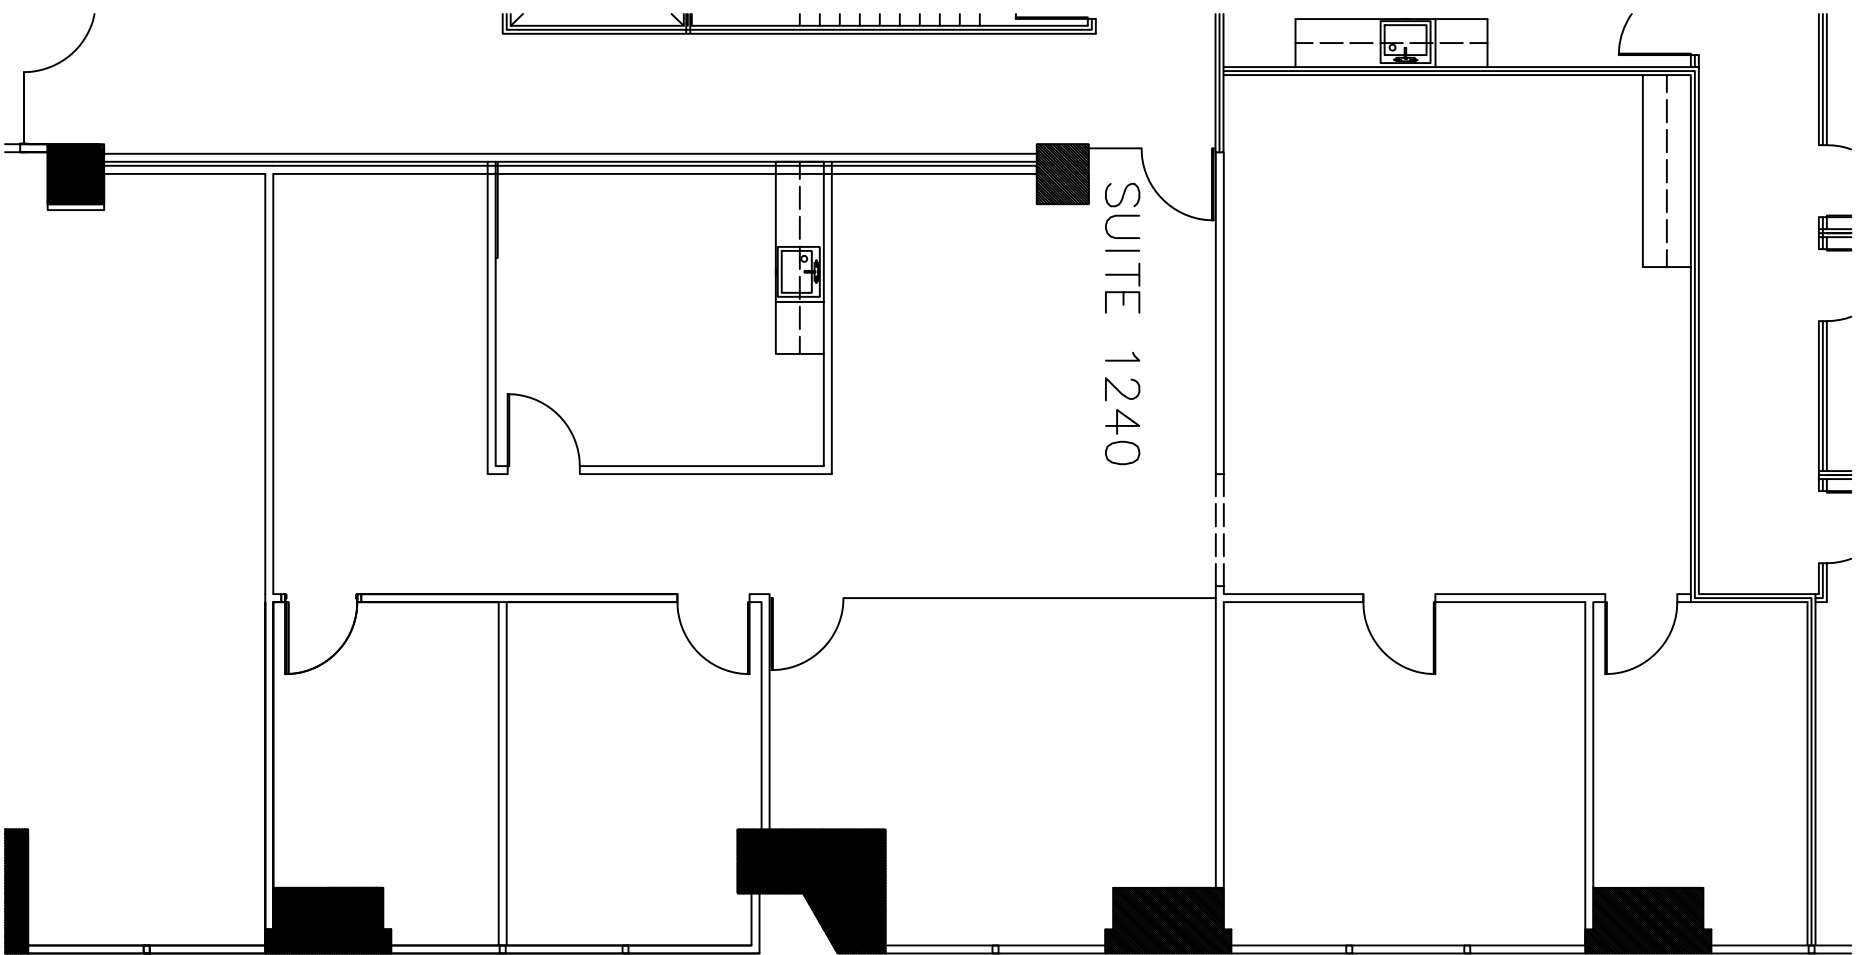

*Note That All Dimensions Are Approximate and subject to change without notice

 **Suite 1240**
SCALE: 1/8" = 1'-0"
(11x17)

2,482 RSF
SQUARE FOOTAGE IS APPROXIMATE
AND MUST BE FIELD VERIFIED

Revision	Revision	
no.	Issue	date

Key Plan

Title:
12th Floor Plan
Suite 1240

1700 PACIFIC
DALLAS, TX, 75201
TEL: 1-888-OLYMBEC
WWW.OLYMBEC.COM

Scale: N.T.S.
Drawn By:

Date:
Project Name and Location:
1700 Pacific
Dallas, TX

Room #:
#1240