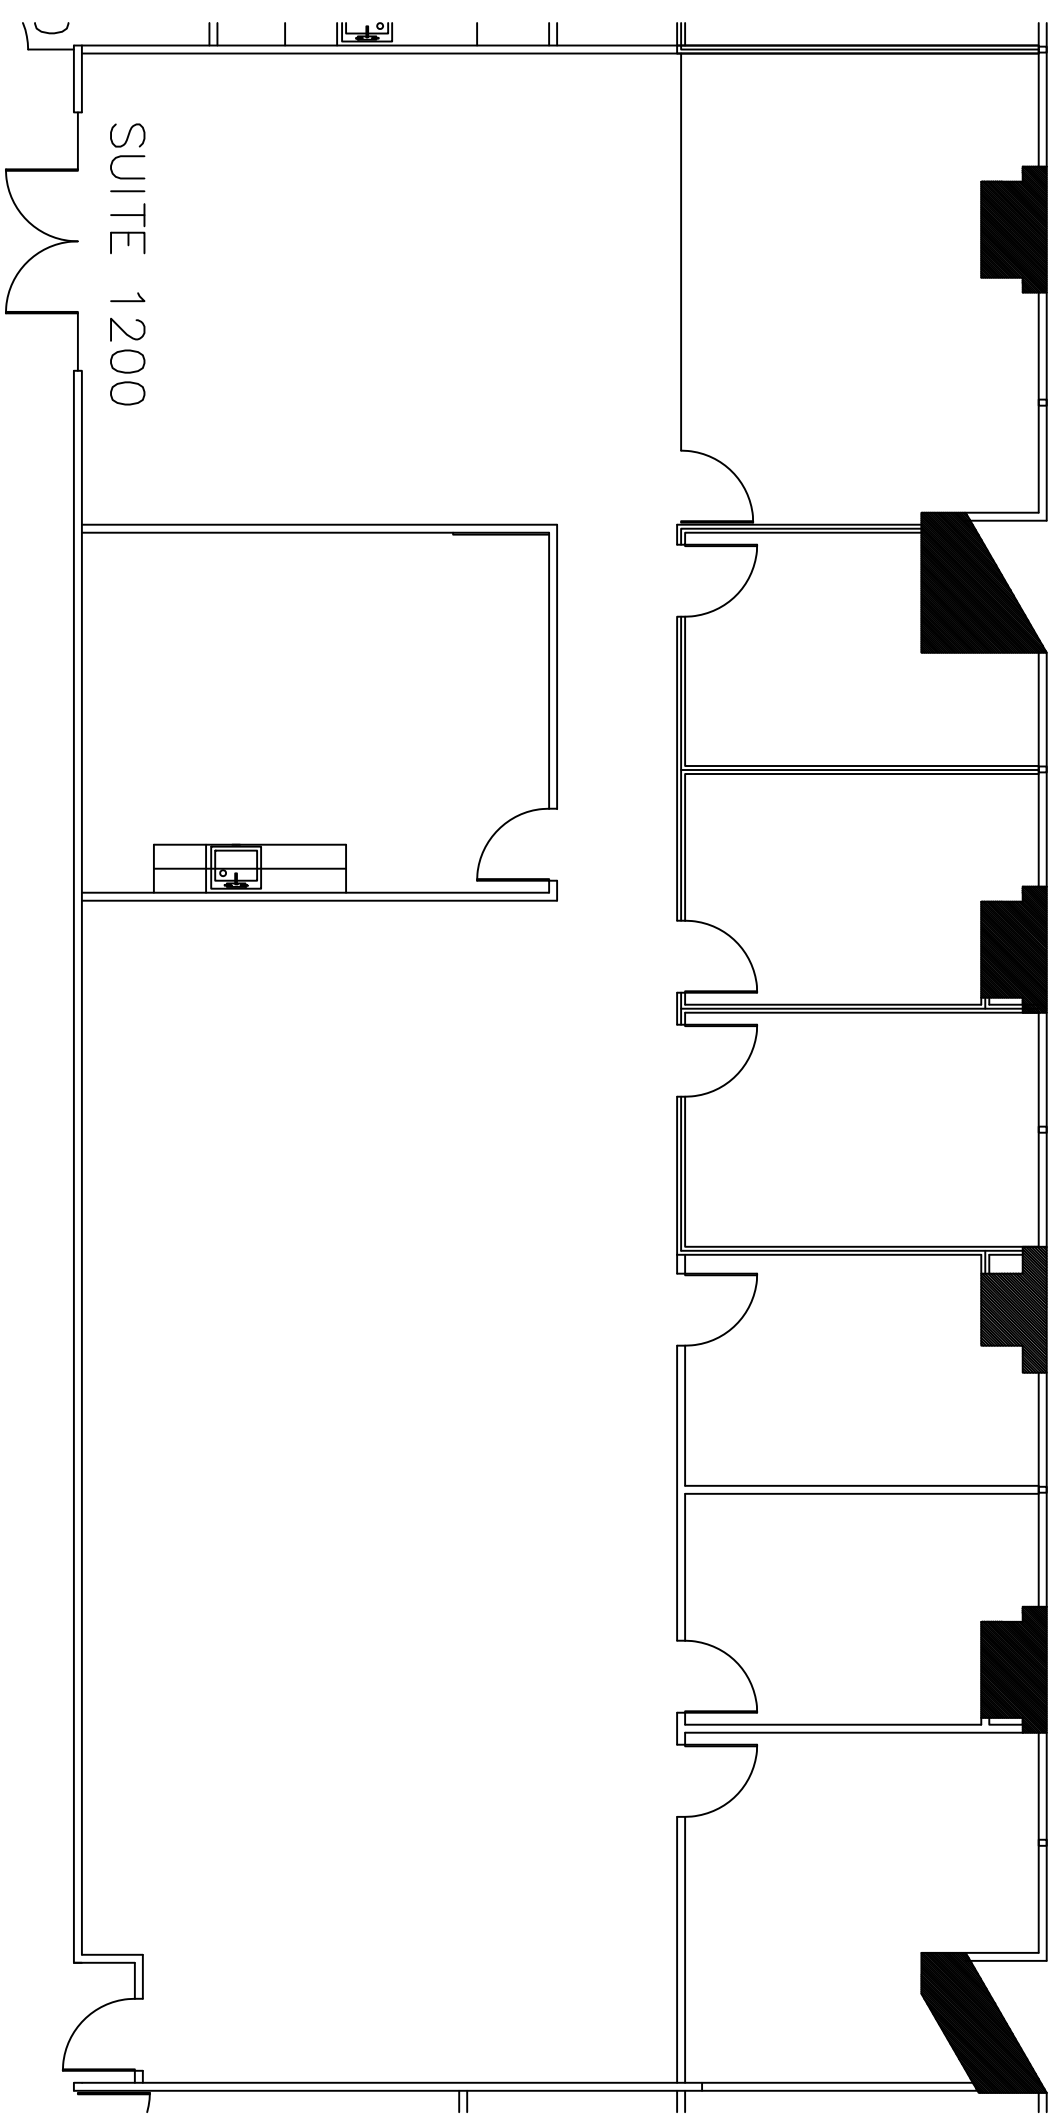

Revision	Revision	
no.	Issue	date

Suite 1200
 SCALE: 1/8" = 1'-0"
 (11x17)

4,005 RSF
 SQUARE FOOTAGE IS APPROXIMATE
 AND MUST BE FIELD VERIFIED

Title:
 12th Floor Plan
 Suite 1200

1700 PACIFIC
 DALLAS, TX, 75201
 TEL: 1-888-OLYMBEC
 WWW.OLYMBEC.COM

Scale: N.T.S.
Drawn By: _____

Date: _____
 Project Name and Location:
 1700 Pacific
 Dallas, TX

Room #:
 #1200

*Note That All Dimensions Are Approximate and subject to change without notice