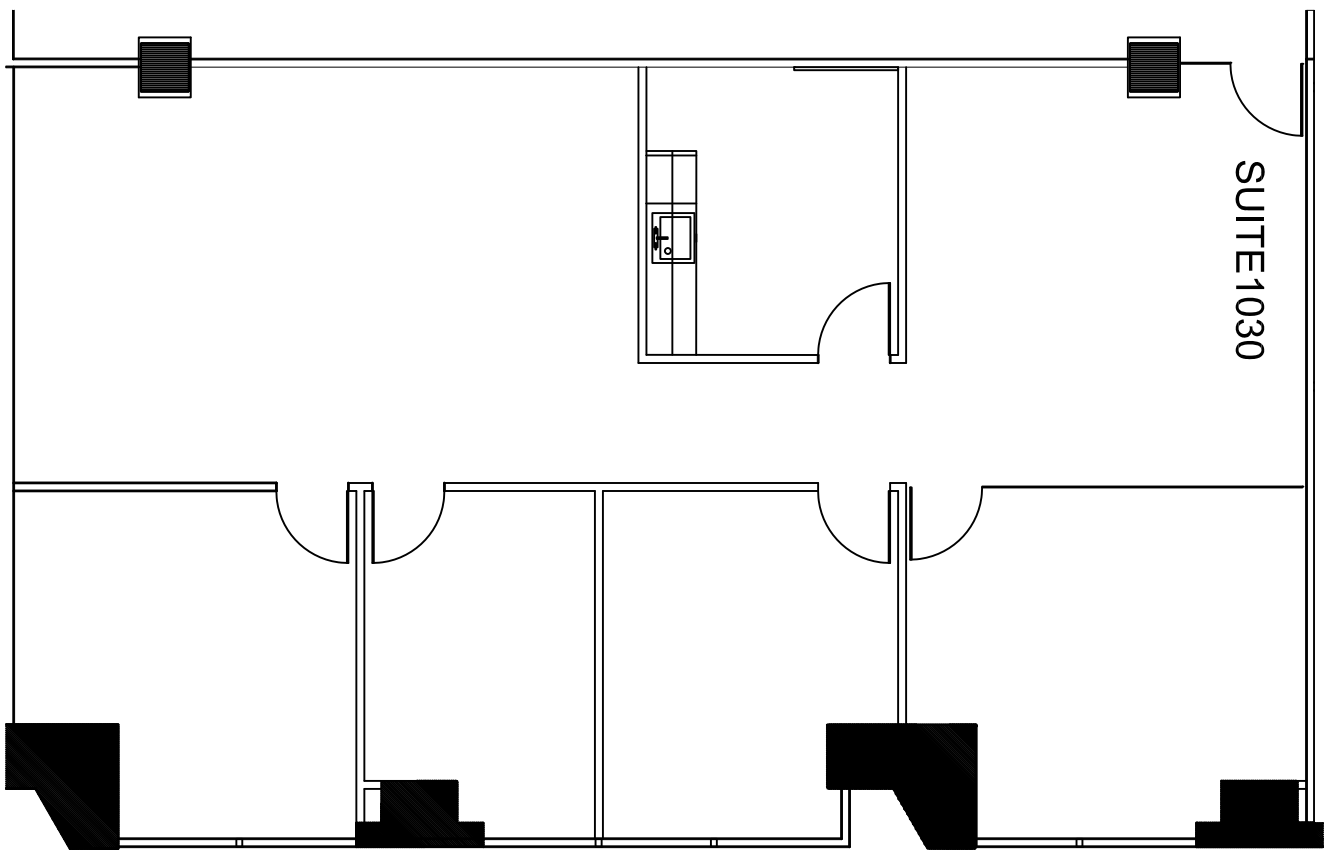

Revision	Revision	
no.	issue	date

Title:
10th Floor Plan
Suite 1030

1700 PACIFIC

OLYMBEC USA

1700 PACIFIC
DALLAS, TX, 75201
TEL: 1-888-OLYMBEC
WWW.OLYMBEC.COM

Scale: N.T.S.
Drawn By:

Date:
Project Name and Location:
1700 Pacific
Dallas, TX

Room #:
#1030

 **Suite 1030**
SCALE: 1/8" = 1'-0"
(11x17)

SQUARE FOOTAGE IS APPROXIMATE
2,066 RSF

*Note That All Dimensions Are Approximate and subject to change without notice