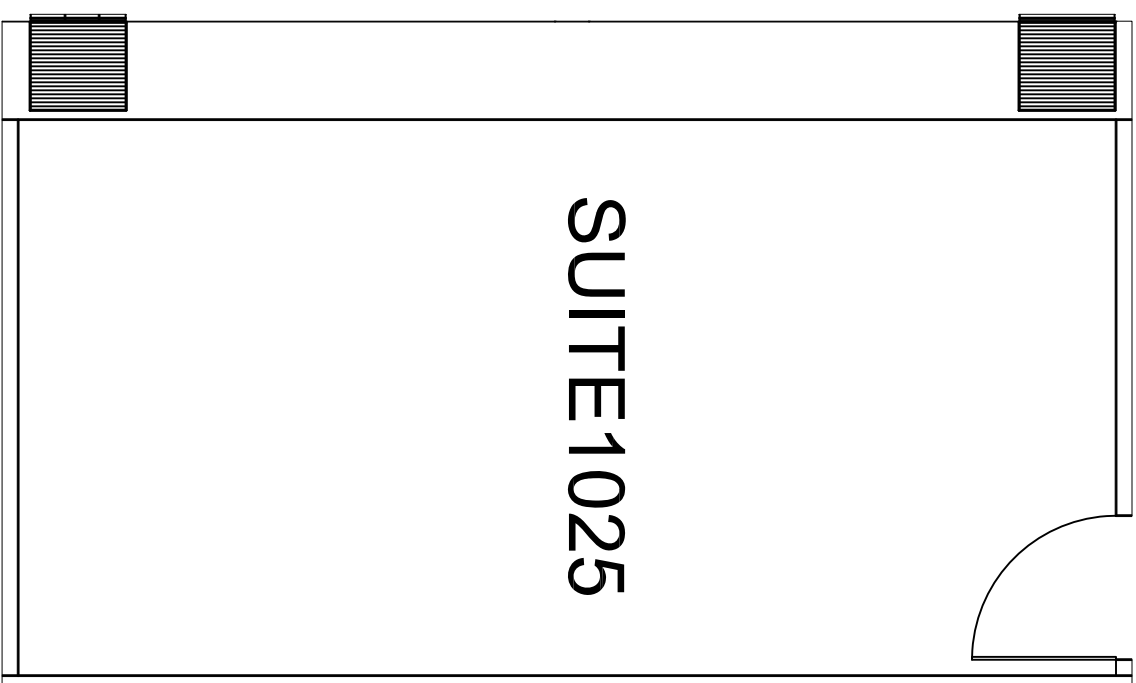

Revision	Erection	
no.	issue	date

SUITE 1025

Key Plan

Title:
10th Floor Plan
Suite 1025

1700 PACIFIC
 DALLAS, TX, 75201
 TEL: 1-888-OLYMBEC
 WWW.OLYMBEC.COM

Scale: N.T.S.
Drawn By:

Date:
Project Name and Location:
1700 Pacific
Dallas, TX

Room #:
#1025

I Suite 1025
SCALE: 1/4" = 1'-0"
(11x17)

313 RSF
SQUARE FOOTAGE IS APPROXIMATE

*Note That All Dimensions Are Approximate and subject to change without notice